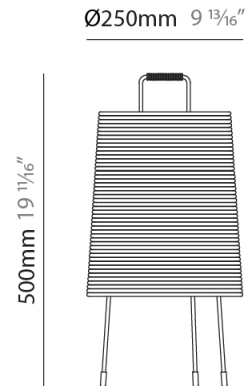

TALI PORTABLE

D54004-

base number   Finish
Options

1. To build a product code in our configurator select the specify button on the base model # product page
2. To build a manual product code on this datasheet choose from the options listed below in blue font and add the suffix to the base model #

GENERAL

Series: Tali _____
Brand: Fambuena _____
Division: Design _____
Mounting Type: Portable _____
Mounting Location: Table _____
Subcategory: Table _____

PHYSICAL

Shape: Cylinder _____
Diameter (mm): 250 _____
Diameter (in): 9 ¹³/₁₆ _____
Height (mm): 500 _____
Height (in): 19 ¹¹/₁₆ _____
Light Distribution: Direct _____
Diffuser: Rope Shade _____
Fixture Finish: [BEI / WHI](#) _____
Fixture Material: Fabric Cord _____

ELECTRICAL

Number of Lamps: 1 _____
Lamp Type: LED Retrofit _____
Lamp Shape: A19 _____
Bulb Included: Bulb Not Included _____
Max. Wattage Per Lamp (W): 7 _____
Lamp Base: E26 _____
Input Voltage (V): 120 _____

LED

OPTICAL

RATINGS AND CERTIFICATIONS

Certified By: Certified for North American Standards _____
IP rating: IP20 _____