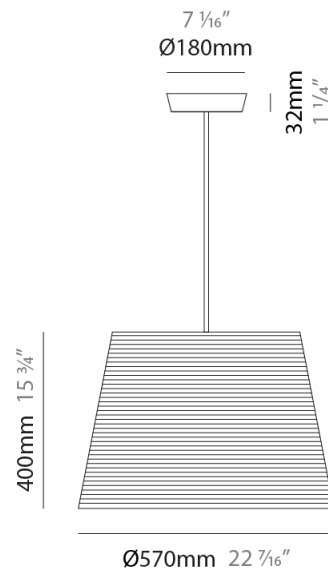

PROJECT	_____
TYPE	_____
SPECIFIER	_____
QUANTITY	_____
DATE	_____

TALI SUSPENSION

D51019-

base number   Finish
Options

1. To build a product code in our configurator select the specify button on the base model # product page
2. To build a manual product code on this datasheet choose from the options listed below in blue font and add the suffix to the base model #

GENERAL

Series: Tali
Brand: Fambuena
Division: Design
Mounting Type: Suspension
Mounting Location: Ceiling
Subcategory: Pendant

PHYSICAL

Shape: Cylinder
Diameter (mm): 570
Diameter (in): 22 7/16
Height (mm): 400
Height (in): 15 3/4
Light Distribution: Direct
Diffuser: Rope Shade
Fixture Finish: [BEI / WHI](#)
Fixture Material: Fabric Cord
Cable Details: Cable length 2000mm / 79"

ELECTRICAL

Number of Lamps: 1
Lamp Type: LED Retrofit
Lamp Shape: A19
Bulb Included: Bulb Not Included
Max. Wattage Per Lamp (W): 15
Lamp Base: E26
Input Voltage (V): 120
Upon Request: 277Vac / GU24

LED

OPTICAL

RATINGS AND CERTIFICATIONS

Certified By: Certified for North American Standards
IP rating: IP20