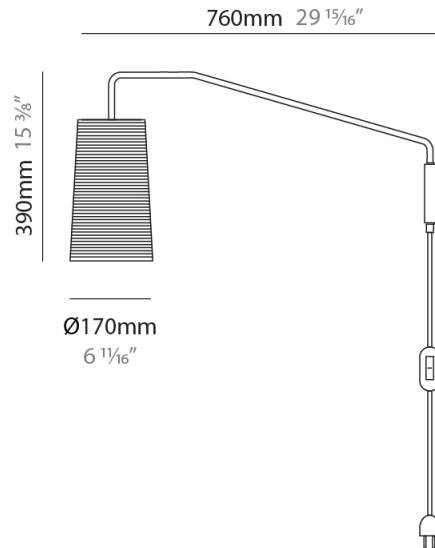

TALI SURFACE

D53010-

base number   Finish
Options

1. To build a product code in our configurator select the specify button on the base model # product page
2. To build a manual product code on this datasheet choose from the options listed below in blue font and add the suffix to the base model #

GENERAL

Series: Tali
Brand: Fambuena
Division: Design
Mounting Type: Surface
Mounting Location: Wall
Subcategory: Ambient

PHYSICAL

Shape: Cylinder
Diameter (mm): 170
Diameter (in): 6 ¹¹/₁₆
Height (mm): 390
Height (in): 15 ³/₈
Extension (mm): 760
Extension (in): 29 ¹⁵/₁₆
Light Distribution: Direct
Diffuser: Rope Shade
Fixture Finish: BEI / WHI
Fixture Material: Fabric Cord
Cable Details: Cable length 2000mm / 79"

ELECTRICAL

Number of Lamps: 1
Lamp Type: LED Retrofit
Lamp Shape: A15
Bulb Included: Bulb Not Included
Max. Wattage Per Lamp (W): 5
Lamp Base: E26
Input Voltage (V): 120
Upon Request: 277Vac / GU24

LED

OPTICAL

RATINGS AND CERTIFICATIONS

Certified By: Certified for North American Standards
IP rating: IP20

PROJECT
TYPE
SPECIFIER
QUANTITY
DATE