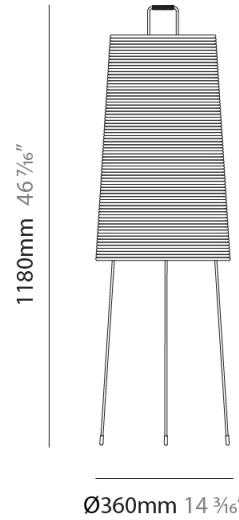

TALI PORTABLE

D54005-

base number   Finish
Options

1. To build a product code in our configurator select the specify button on the base model # product page
2. To build a manual product code on this datasheet choose from the options listed below in blue font and add the suffix to the base model #

GENERAL

Series: Tali
Brand: Fambuena
Division: Design
Mounting Type: Portable
Mounting Location: Floor
Subcategory: Floor

PHYSICAL

Shape: Cylinder
Diameter (mm): 360
Diameter (in): 14 ³/₁₆
Height (mm): 1180
Height (in): 46 ⁷/₁₆
Light Distribution: Direct
Diffuser: Rope Shade
Fixture Finish: [BEI / WHI](#)
Fixture Material: Fabric Cord

ELECTRICAL

Number of Lamps: 1
Lamp Type: LED Retrofit
Lamp Shape: A19
Bulb Included: Bulb Not Included
Max. Wattage Per Lamp (W): 12
Lamp Base: E26
Input Voltage (V): 120

LED

OPTICAL

RATINGS AND CERTIFICATIONS

Certified By: Certified for North American Standards
IP rating: IP20

PROJECT
TYPE
SPECIFIER
QUANTITY
DATE