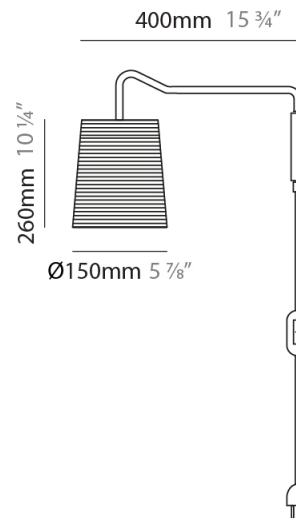

TALI SURFACE

D53009-

base number   Finish
Options

1. To build a product code in our configurator select the specify button on the base model # product page
2. To build a manual product code on this datasheet choose from the options listed below in blue font and add the suffix to the base model #

GENERAL

Series: Tali
Brand: Fambuena
Division: Design
Mounting Type: Surface
Mounting Location: Wall
Subcategory: Ambient

PHYSICAL

Shape: Cylinder
Diameter (mm): 150
Diameter (in): 5 7/8
Height (mm): 260
Height (in): 10 1/4
Extension (mm): 400
Extension (in): 15 3/4
Light Distribution: Direct
Diffuser: Rope Shade
Fixture Finish: BEI / WHI
Fixture Material: Fabric Cord
Cable Details: Cable length 2000mm / 79"

ELECTRICAL

Number of Lamps: 1
Lamp Type: LED Retrofit
Lamp Shape: A19
Bulb Included: Bulb Not Included
Max. Wattage Per Lamp (W): 5
Lamp Base: E26
Input Voltage (V): 120
Upon Request: 277Vac / GU24

LED

OPTICAL

RATINGS AND CERTIFICATIONS

Certified By: Certified for North American Standards
IP rating: IP20

PROJECT	_____
TYPE	_____
SPECIFIER	_____
QUANTITY	_____
DATE	_____