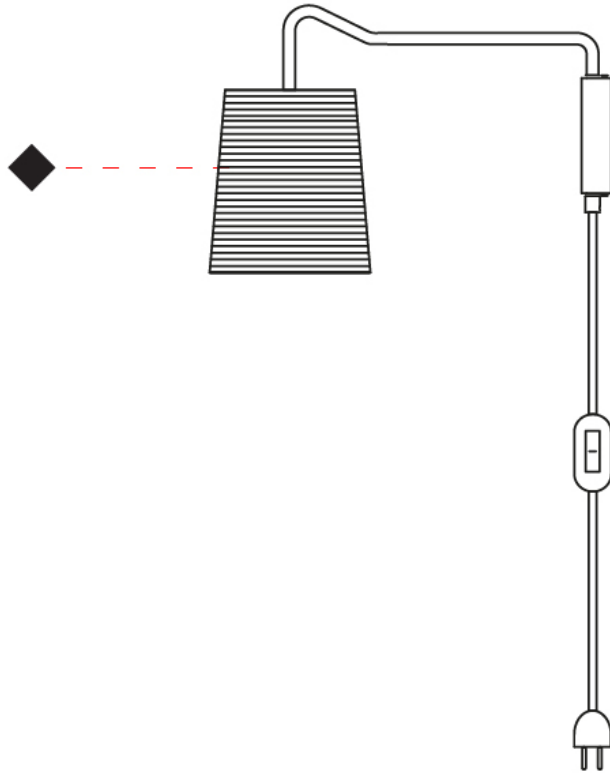

PROJECT

TYPE

SPECIFIER

QUANTITY

DATE