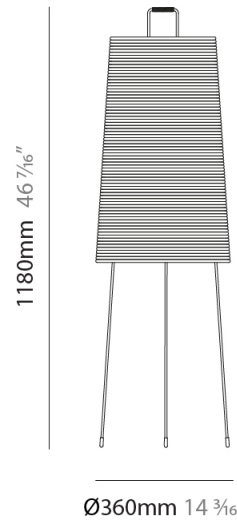

TALI PORTABLE

D54005-

base number   Finish
Options

1. To build a product code in our configurator select the specify button on the base model # product page
2. To build a manual product code on this datasheet choose from the options listed below in blue font and add the suffix to the base model #

GENERAL

Series: Tali
Brand: Fambuena
Division: Design
Mounting Type: Portable
Mounting Location: Floor
Subcategory: Floor

PHYSICAL

Shape: Cylinder
Diameter (mm): 360
Diameter (in): 14 $\frac{3}{16}$
Height (mm): 1180
Height (in): 46 $\frac{7}{16}$
Light Distribution: Direct
Diffuser: Rope Shade
Fixture Finish: [BEI / WHI](#)
Fixture Material: Fabric Cord

ELECTRICAL

Number of Lamps: 1
Lamp Type: LED Retrofit
Lamp Shape: A19
Bulb Included: Bulb Not Included
Max. Wattage Per Lamp (W): 12
Lamp Base: E26
Input Voltage (V): 120

LED

OPTICAL

RATINGS AND CERTIFICATIONS

Certified By: Certified for North American Standards
IP rating: IP20

PROJECT
TYPE
SPECIFIER
QUANTITY
DATE