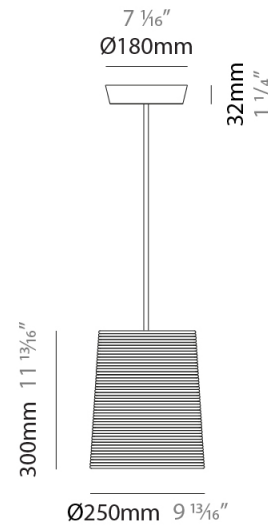

PROJECT
TYPE
SPECIFIER
QUANTITY
DATE

TALI SUSPENSION

D51017-

base number   Finish
Options

1. To build a product code in our configurator select the specify button on the base model # product page
2. To build a manual product code on this datasheet choose from the options listed below in blue font and add the suffix to the base model #

GENERAL

Series: Tali
Brand: Fambuena
Division: Design
Mounting Type: Suspension
Mounting Location: Ceiling
Subcategory: Pendant

PHYSICAL

Shape: Cylinder
Diameter (mm): 250
Diameter (in): 9 ¹³/₁₆
Height (mm): 300
Height (in): 11 ¹³/₁₆
Light Distribution: Direct
Diffuser: Rope Shade
Fixture Finish: [BEI / WHI](#)
Fixture Material: Fabric Cord
Cable Details: Cable length 2000mm / 79"

ELECTRICAL

Number of Lamps: 1
Lamp Type: LED Retrofit
Lamp Shape: A19
Bulb Included: Bulb Not Included
Max. Wattage Per Lamp (W): 7
Lamp Base: E26
Input Voltage (V): 120
Upon Request: 277Vac / GU24

LED

OPTICAL

RATINGS AND CERTIFICATIONS

Certified By: Certified for North American Standards
IP rating: IP20