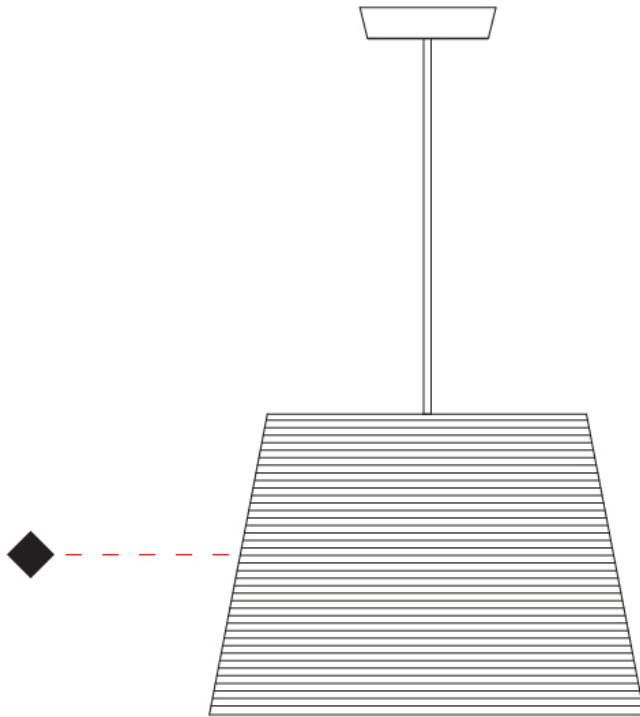

TALI SUSPENSION

D51019-

PROJECT

TYPE

SPECIFIER

QUANTITY

DATE

D