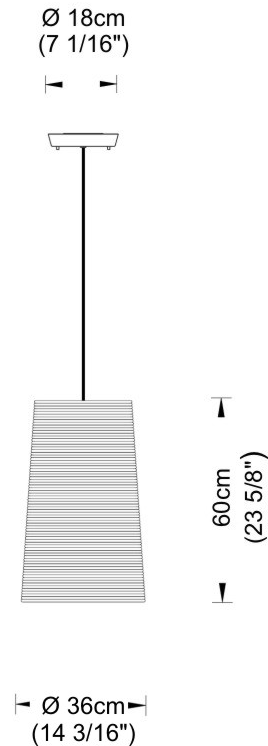

TALI SUSPENSION

D51018- : D51018-BEI

base number

1. To build a product code in our configurator select the specify button on the base model # product page
2. To build a manual product code on this datasheet choose from the options listed below in blue font and add the suffix to the base model #

GENERAL

Series: Tali
Partner: Fambuena
Division: Design
Installation: Suspension
Product Type: Pendant
Mounting Location: Ceiling

PHYSICAL

Shape: Cylinder
Diameter (mm): 360
Diameter (in): 14 ³/₁₆
Height (mm): 600
Height (in): 23 ⁵/₈
Fixture Material: Fabric Cord
Primary Material: Cord
Cable Details: Cable length 2m / 79"

ELECTRICAL

Lamp Type: LED Retrofit
Max. Wattage Per Lamp (W): 15
Driver Included: No

LED

OPTICAL

RATINGS AND CERTIFICATIONS

Certified By: Certified for North American Standards
IP rating: IP20

PROJECT
TYPE
SPECIFIER
QUANTITY
DATE