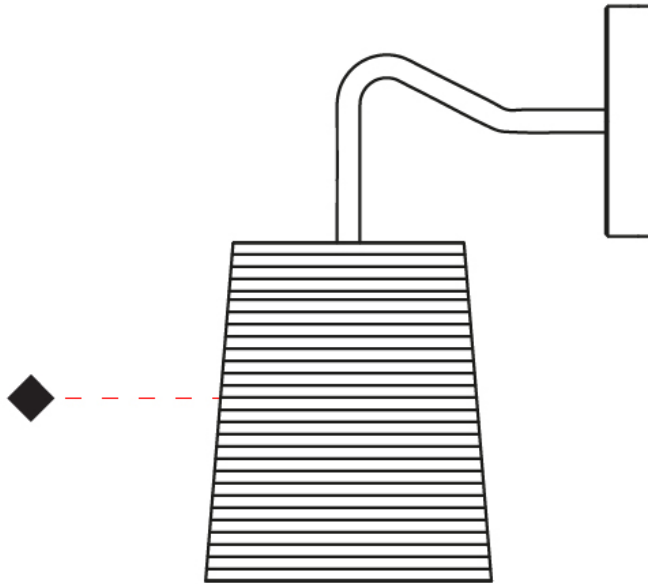

TALI SURFACE

D53008-

PROJECT _____

TYPE _____

SPECIFIER _____

QUANTITY _____

DATE _____

D