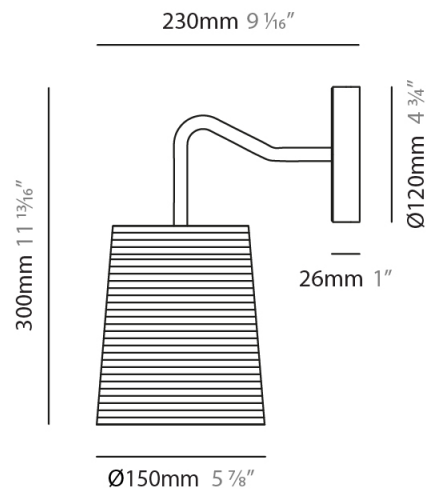

TALI SURFACE

D53008-

base number   Finish
Options

1. To build a product code in our configurator select the specify button on the base model # product page
2. To build a manual product code on this datasheet choose from the options listed below in blue font and add the suffix to the base model #

GENERAL

Series: Tali
Partner: Fambuena
Division: Design
Installation: Surface
Product Type: Wall Surface
Mounting Location: Wall

PHYSICAL

Shape: Cylinder
Diameter (mm): 150
Diameter (in): 5 7/8
Height (mm): 300
Height (in): 11 13/16
Extension (mm): 230
Extension (in): 9 1/16
Diffuser: Rope Shade
Fixture Finish: [BEI / WHI](#)
Fixture Material: Fabric Cord
Primary Material: Fabric

ELECTRICAL

Number of Lamps: 1
Lamp Type: LED Retrofit
Lamp Shape: A19
Bulb Included: Bulb Not Included
Max. Wattage Per Lamp (W): 5
Lamp Base: E26
Input Voltage (V): 120
Upon Request: 277Vac / GU24

LED

OPTICAL

RATINGS AND CERTIFICATIONS

Certified By: Certified for North American Standards
IP rating: IP20

PROJECT	_____
TYPE	_____
SPECIFIER	_____
QUANTITY	_____
DATE	_____