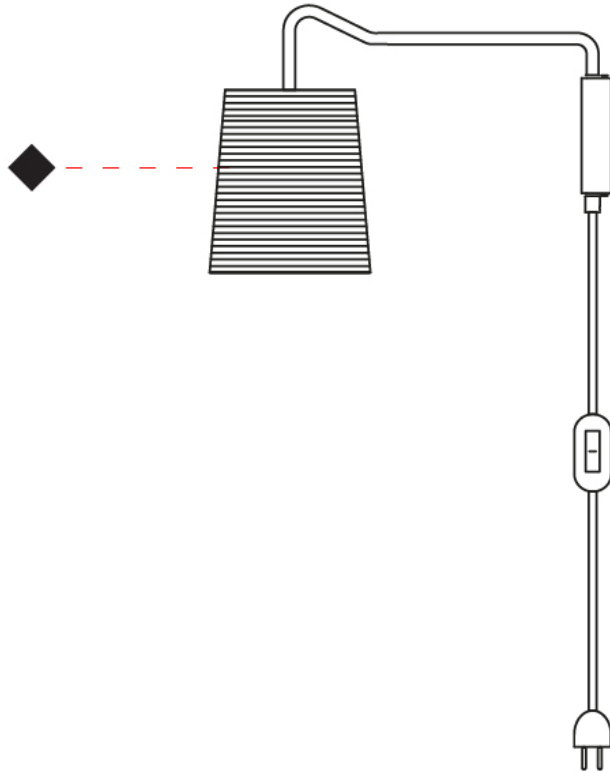

D53009-

PROJECT

TYPE

SPECIFIER

QUANTITY

DATE

D