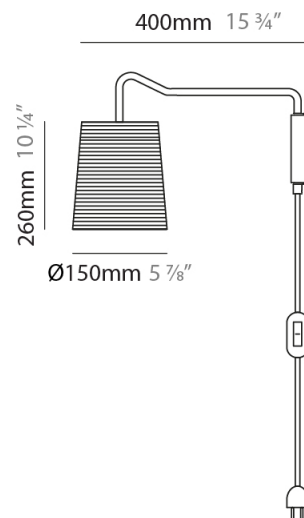

TALI SURFACE

D53009-

base number   Finish
Options

1. To build a product code in our configurator select the specify button on the base model # product page
2. To build a manual product code on this datasheet choose from the options listed below in blue font and add the suffix to the base model #

GENERAL

Series: Tali
Brand: Fambuena
Division: Design
Mounting Type: Surface
Mounting Location: Wall
Subcategory: Ambient

PHYSICAL

Shape: Cylinder
Diameter (mm): 150
Diameter (in): 5 7/8
Height (mm): 260
Height (in): 10 1/4
Extension (mm): 400
Extension (in): 15 3/4
Light Distribution: Direct
Diffuser: Rope Shade
Fixture Finish: BEI / WHI
Fixture Material: Fabric Cord
Cable Details: Cable length 2000mm / 79"

ELECTRICAL

Number of Lamps: 1
Lamp Type: LED Retrofit
Lamp Shape: A19
Bulb Included: Bulb Not Included
Max. Wattage Per Lamp (W): 5
Lamp Base: E26
Input Voltage (V): 120
Upon Request: 277Vac / GU24

LED

OPTICAL

RATINGS AND CERTIFICATIONS

Certified By: Certified for North American Standards
IP rating: IP20

PROJECT	_____
TYPE	_____
SPECIFIER	_____
QUANTITY	_____
DATE	_____