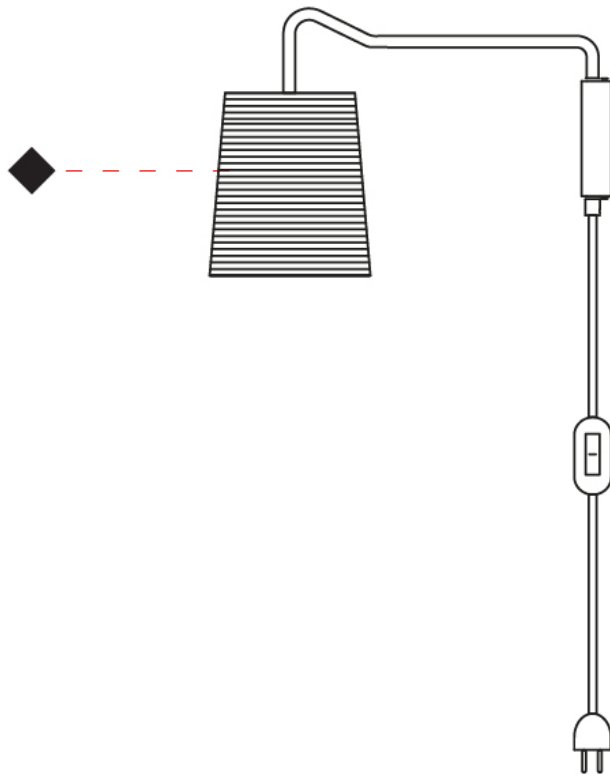

D53009-

PROJECT

TYPE

SPECIFIER

QUANTITY

DATE

D