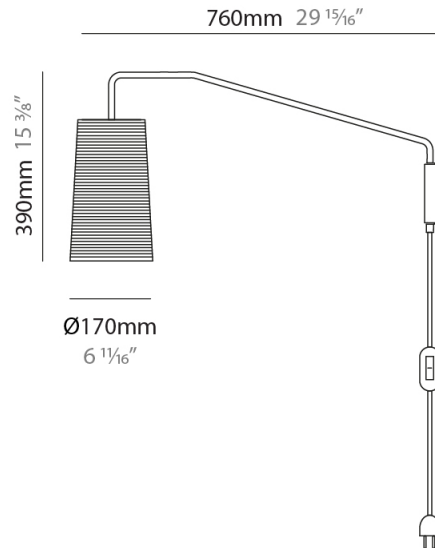

PROJECT
TYPE
SPECIFIER
QUANTITY
DATE

TALI SURFACE

D53010-

base number   Finish
Options

1. To build a product code in our configurator select the specify button on the base model # product page
2. To build a manual product code on this datasheet choose from the options listed below in blue font and add the suffix to the base model #

GENERAL

Series: Tali
Brand: Fambuena
Division: Design
Mounting Type: Surface
Mounting Location: Wall
Subcategory: Ambient

PHYSICAL

Shape: Cylinder
Diameter (mm): 170
Diameter (in): 6 ¹¹/₁₆
Height (mm): 390
Height (in): 15 ³/₈
Extension (mm): 760
Extension (in): 29 ¹⁵/₁₆
Light Distribution: Direct
Diffuser: Rope Shade
Fixture Finish: BEI / WHI
Fixture Material: Fabric Cord
Cable Details: Cable length 2000mm / 79"

ELECTRICAL

Number of Lamps: 1
Lamp Type: LED Retrofit
Lamp Shape: A15
Bulb Included: Bulb Not Included
Max. Wattage Per Lamp (W): 5
Lamp Base: E26
Input Voltage (V): 120
Upon Request: 277Vac / GU24

LED

OPTICAL

RATINGS AND CERTIFICATIONS

Certified By: Certified for North American Standards
IP rating: IP20