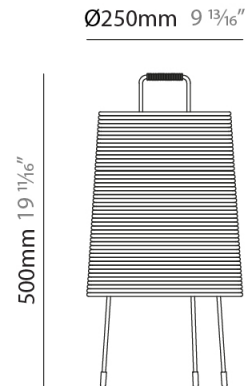

PROJECT
TYPE
SPECIFIER
QUANTITY
DATE

TALI PORTABLE

D54004-

base number   Finish
Options

1. To build a product code in our configurator select the specify button on the base model # product page
2. To build a manual product code on this datasheet choose from the options listed below in blue font and add the suffix to the base model #

GENERAL

Series: Tali
Brand: Fambuena
Division: Design
Mounting Type: Portable
Mounting Location: Table
Subcategory: Table

PHYSICAL

Shape: Cylinder
Diameter (mm): 250
Diameter (in): 9 ¹³/₁₆
Height (mm): 500
Height (in): 19 ¹¹/₁₆
Light Distribution: Direct
Diffuser: Rope Shade
Fixture Finish: [BEI / WHI](#)
Fixture Material: Fabric Cord

ELECTRICAL

Number of Lamps: 1
Lamp Type: LED Retrofit
Lamp Shape: A19
Bulb Included: Bulb Not Included
Max. Wattage Per Lamp (W): 7
Lamp Base: E26
Input Voltage (V): 120

LED

OPTICAL

RATINGS AND CERTIFICATIONS

Certified By: Certified for North American Standards
IP rating: IP20