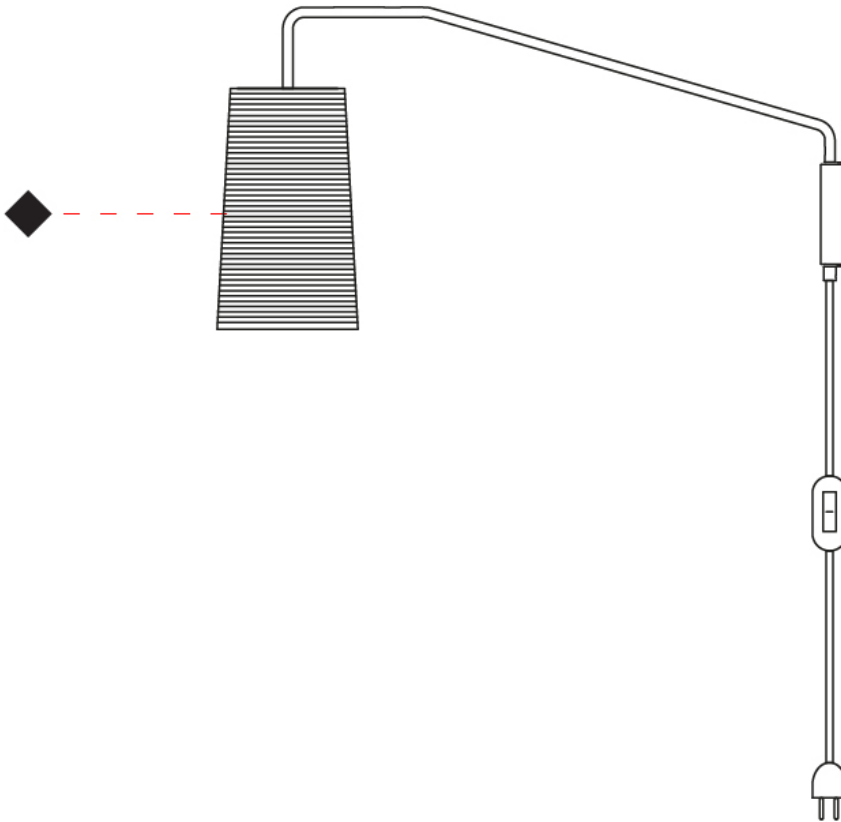

D53010-

PROJECT

TYPE

SPECIFIER

QUANTITY

DATE

D