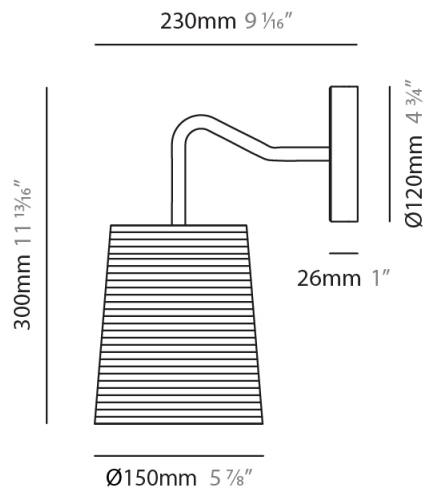

PROJECT	
TYPE	
SPECIFIER	
QUANTITY	
DATE	

TALI SURFACE

D53008-

base number   Finish
Options

1. To build a product code in our configurator select the specify button on the base model # product page
2. To build a manual product code on this datasheet choose from the options listed below in blue font and add the suffix to the base model #

GENERAL

Series: Tali
Brand: Fambuena
Division: Design
Mounting Type: Surface
Mounting Location: Wall
Subcategory: Ambient

PHYSICAL

Shape: Cylinder
Diameter (mm): 150
Diameter (in): 5 7/8
Height (mm): 300
Height (in): 11 13/16
Extension (mm): 230
Extension (in): 9 1/16
Light Distribution: Direct
Diffuser: Rope Shade
Fixture Finish: BEI / WHI
Fixture Material: Fabric Cord

ELECTRICAL

Number of Lamps: 1
Lamp Type: LED Retrofit
Lamp Shape: A19
Bulb Included: Bulb Not Included
Max. Wattage Per Lamp (W): 5
Lamp Base: E26
Input Voltage (V): 120
Upon Request: 277Vac / GU24

LED

OPTICAL

RATINGS AND CERTIFICATIONS

Certified By: Certified for North American Standards
IP rating: IP20