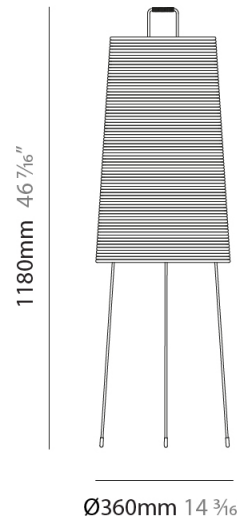

TALI PORTABLE

D54005-

base number   Finish
Options

1. To build a product code in our configurator select the specify button on the base model # product page
2. To build a manual product code on this datasheet choose from the options listed below in blue font and add the suffix to the base model #

GENERAL

Series: Tali
Brand: Fambuena
Division: Design
Mounting Type: Portable
Mounting Location: Floor
Subcategory: Floor

PHYSICAL

Shape: Cylinder
Diameter (mm): 360
Diameter (in): 14 ³/₁₆
Height (mm): 1180
Height (in): 46 ⁷/₁₆
Light Distribution: Direct
Diffuser: Rope Shade
Fixture Finish: [BEI / WHI](#)
Fixture Material: Fabric Cord

ELECTRICAL

Number of Lamps: 1
Lamp Type: LED Retrofit
Lamp Shape: A19
Bulb Included: Bulb Not Included
Max. Wattage Per Lamp (W): 12
Lamp Base: E26
Input Voltage (V): 120

LED

OPTICAL

RATINGS AND CERTIFICATIONS

Certified By: Certified for North American Standards
IP rating: IP20

PROJECT
TYPE
SPECIFIER
QUANTITY
DATE