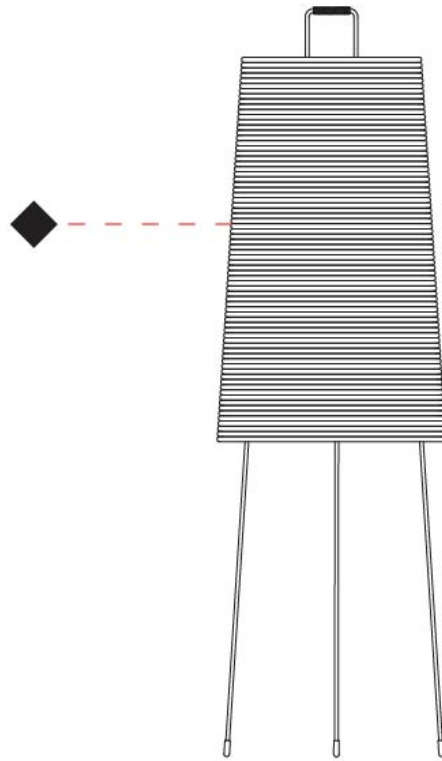

TALI PORTABLE

D54005-

PROJECT

TYPE

SPECIFIER

QUANTITY

DATE

D