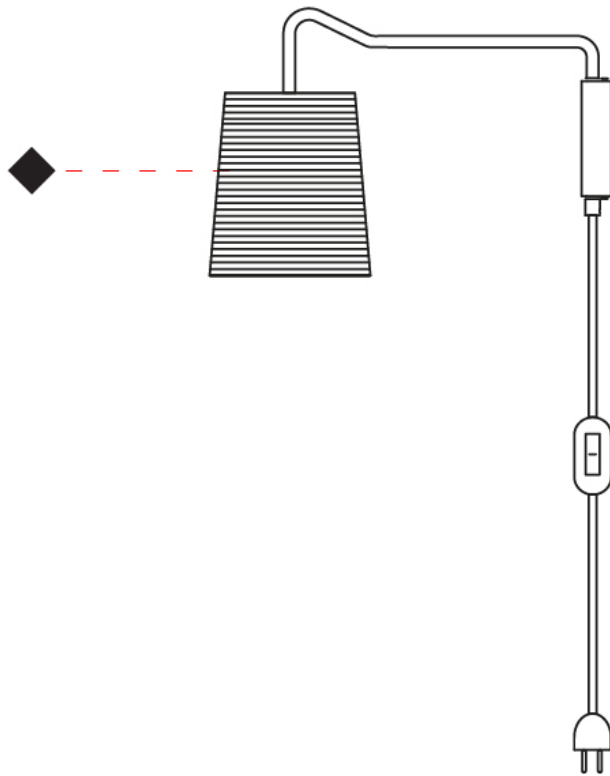

TALI SURFACE

D53009-

PROJECT _____

TYPE _____

SPECIFIER _____

QUANTITY _____

DATE _____

D