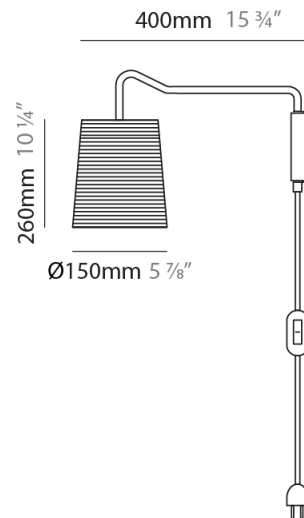

TALI SURFACE

D53009-

base number   Finish
Options

1. To build a product code in our configurator select the specify button on the base model # product page
2. To build a manual product code on this datasheet choose from the options listed below in blue font and add the suffix to the base model #

GENERAL

Series: Tali
Brand: Fambuena
Division: Design
Mounting Type: Surface
Mounting Location: Wall
Subcategory: Ambient

PHYSICAL

Shape: Cylinder
Diameter (mm): 150
Diameter (in): 5 7/8
Height (mm): 260
Height (in): 10 1/4
Extension (mm): 400
Extension (in): 15 3/4
Light Distribution: Direct
Diffuser: Rope Shade
Fixture Finish: BEI / WHI
Fixture Material: Fabric Cord
Cable Details: Cable length 2000mm / 79"

ELECTRICAL

Number of Lamps: 1
Lamp Type: LED Retrofit
Lamp Shape: A19
Bulb Included: Bulb Not Included
Max. Wattage Per Lamp (W): 5
Lamp Base: E26
Input Voltage (V): 120
Upon Request: 277Vac / GU24

LED

OPTICAL

RATINGS AND CERTIFICATIONS

Certified By: Certified for North American Standards
IP rating: IP20

PROJECT	_____
TYPE	_____
SPECIFIER	_____
QUANTITY	_____
DATE	_____