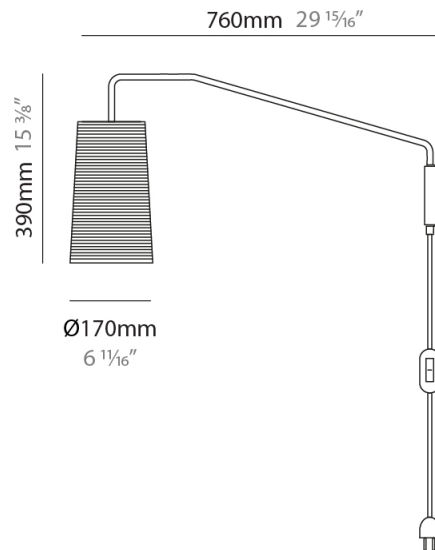

TALI SURFACE

D53010-

base number   Finish
Options

1. To build a product code in our configurator select the specify button on the base model # product page
2. To build a manual product code on this datasheet choose from the options listed below in blue font and add the suffix to the base model #

GENERAL

Series: Tali
Brand: Fambuena
Division: Design
Mounting Type: Surface
Mounting Location: Wall
Subcategory: Ambient

PHYSICAL

Shape: Cylinder
Diameter (mm): 170
Diameter (in): 6 ¹¹/₁₆
Height (mm): 390
Height (in): 15 ³/₈
Extension (mm): 760
Extension (in): 29 ¹⁵/₁₆
Light Distribution: Direct
Diffuser: Rope Shade
Fixture Finish: BEI / WHI
Fixture Material: Fabric Cord
Cable Details: Cable length 2000mm / 79"

ELECTRICAL

Number of Lamps: 1
Lamp Type: LED Retrofit
Lamp Shape: A15
Bulb Included: Bulb Not Included
Max. Wattage Per Lamp (W): 5
Lamp Base: E26
Input Voltage (V): 120
Upon Request: 277Vac / GU24

LED

OPTICAL

RATINGS AND CERTIFICATIONS

Certified By: Certified for North American Standards
IP rating: IP20

PROJECT
TYPE
SPECIFIER
QUANTITY
DATE