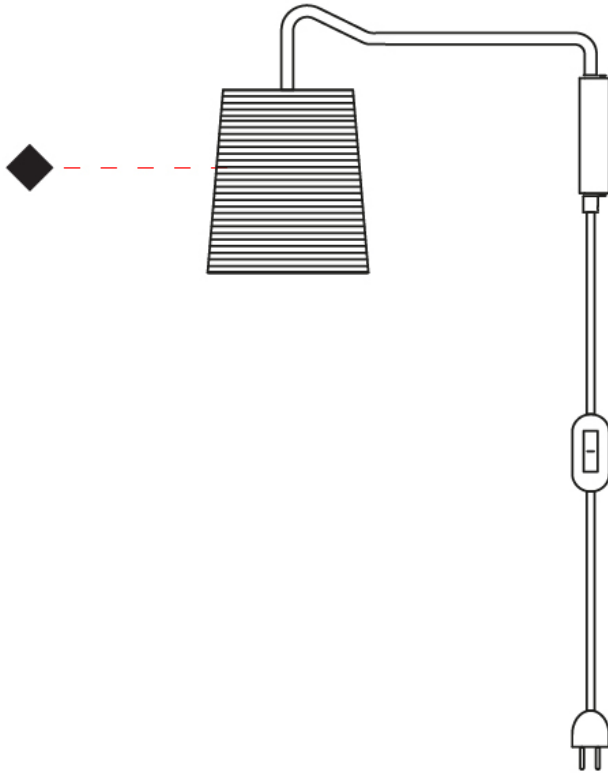

TALI SURFACE

D53009-

PROJECT

TYPE

SPECIFIER

QUANTITY

DATE

D