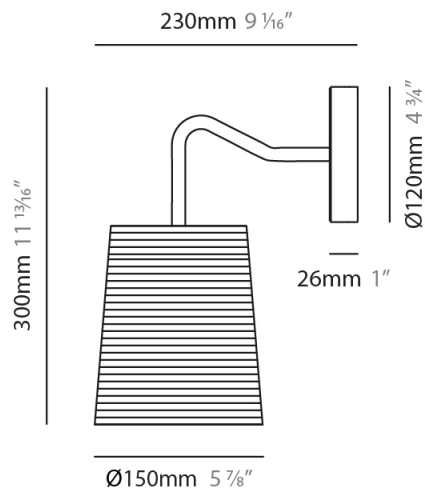

TALI SURFACE

D53008-

base number   Finish
Options

1. To build a product code in our configurator select the specify button on the base model # product page
2. To build a manual product code on this datasheet choose from the options listed below in blue font and add the suffix to the base model #

GENERAL

Series: Tali _____
Brand: Fambuena _____
Division: Design _____
Mounting Type: Surface _____
Mounting Location: Wall _____
Subcategory: Ambient _____

PHYSICAL

Shape: Cylinder _____
Diameter (mm): 150 _____
Diameter (in): 5 7/8 _____
Height (mm): 300 _____
Height (in): 11 13/16 _____
Extension (mm): 230 _____
Extension (in): 9 1/16 _____
Light Distribution: Direct _____
Diffuser: Rope Shade _____
Fixture Finish: [BEI / WHI](#) _____
Fixture Material: Fabric Cord _____

ELECTRICAL

Number of Lamps: 1 _____
Lamp Type: LED Retrofit _____
Lamp Shape: A19 _____
Bulb Included: Bulb Not Included _____
Max. Wattage Per Lamp (W): 5 _____
Lamp Base: E26 _____
Input Voltage (V): 120 _____
Upon Request: 277Vac / GU24 _____

LED

OPTICAL

RATINGS AND CERTIFICATIONS

Certified By: Certified for North American Standards _____
IP rating: IP20 _____