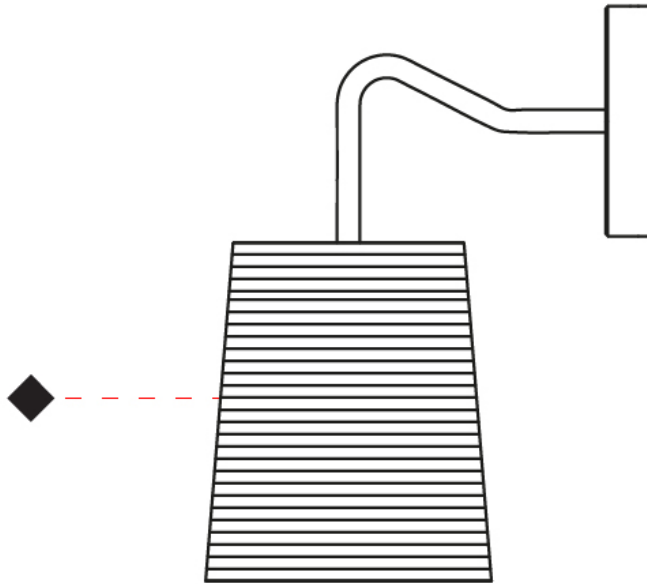

D53008-

PROJECT _____

TYPE _____

SPECIFIER _____

QUANTITY _____

DATE _____