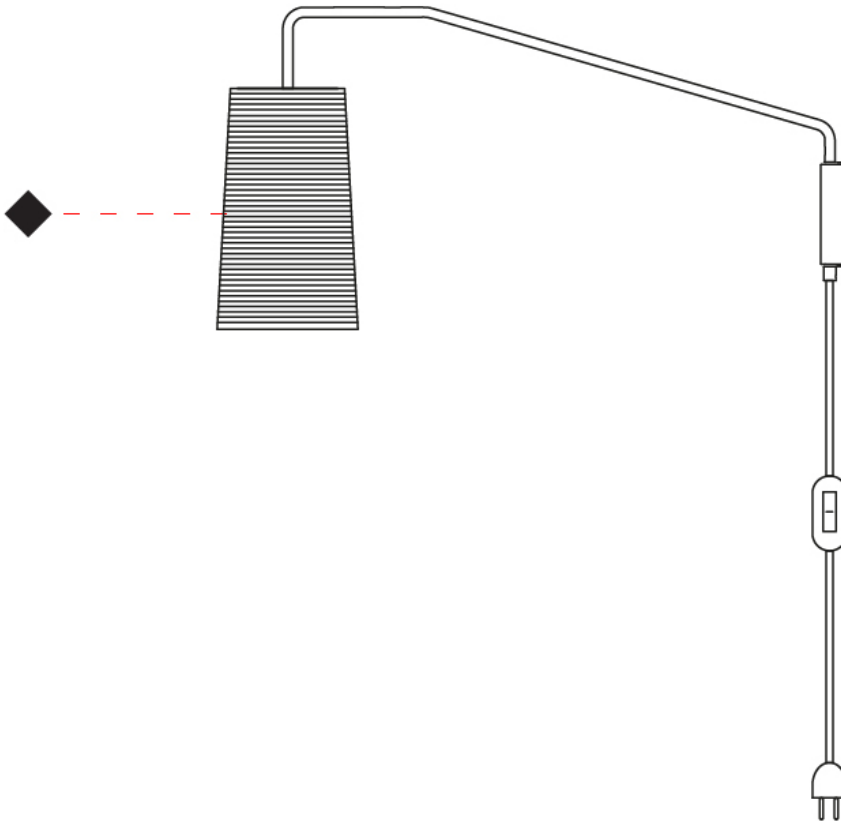

D53010-

PROJECT _____

TYPE _____

SPECIFIER _____

QUANTITY _____

DATE _____

D