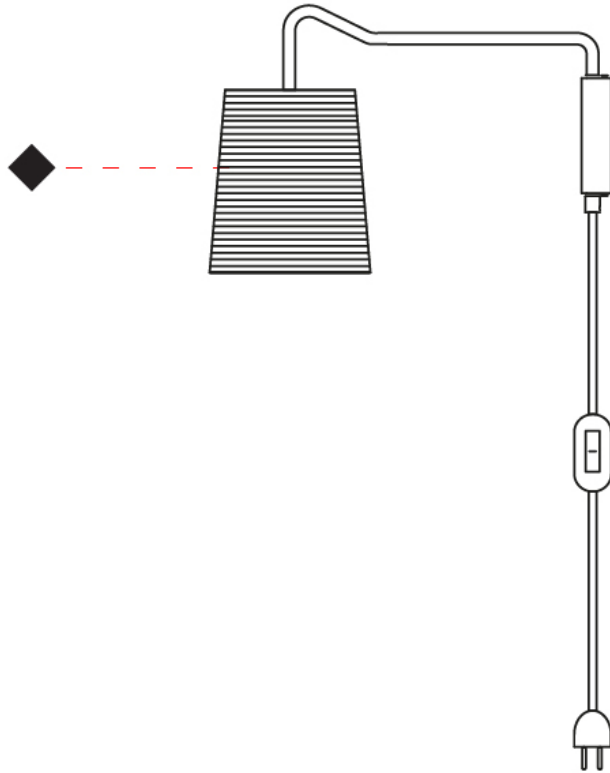

TALI SURFACE

D53009-

PROJECT

TYPE

SPECIFIER

QUANTITY

DATE

D