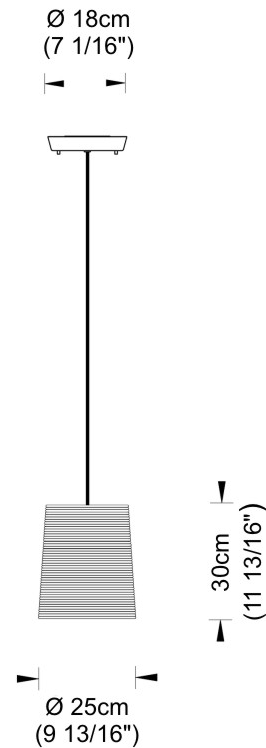

TALI SUSPENSION

D51017- : D51017-WHI

base number

1. To build a product code in our configurator select the specify button on the base model # product page
2. To build a manual product code on this datasheet choose from the options listed below in blue font and add the suffix to the base model #

GENERAL

Series: Tali
Partner: Fambuena
Division: Design
Installation: Suspension
Product Type: Pendant
Mounting Location: Ceiling

PHYSICAL

Shape: Cylinder
Diameter (mm): 2509
Diameter (in): 98 ³/₄
Height (mm): 300
Height (in): 11 ¹³/₁₆
Fixture Material: Fabric Cord
Primary Material: Cord
Cable Details: Cable length 2m / 79"

ELECTRICAL

Lamp Type: LED Retrofit
Max. Wattage Per Lamp (W): 7
Driver Included: No

LED

OPTICAL

RATINGS AND CERTIFICATIONS

Certified By: Certified for North American Standards
IP rating: IP20

PROJECT	_____
TYPE	_____
SPECIFIER	_____
QUANTITY	_____
DATE	_____