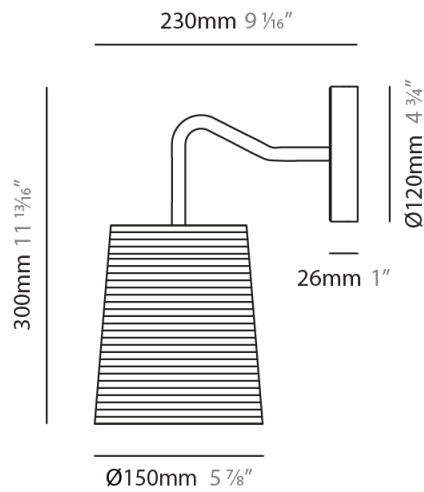

TALI SURFACE

D53008-

base number   Finish
Options

1. To build a product code in our configurator select the specify button on the base model # product page
2. To build a manual product code on this datasheet choose from the options listed below in blue font and add the suffix to the base model #

GENERAL

Series: Tali
Partner: Fambuena
Division: Design
Installation: Surface
Product Type: Wall Surface
Mounting Location: Wall

PHYSICAL

Shape: Cylinder
Diameter (mm): 150
Diameter (in): 5 ⁷/₈
Height (mm): 300
Height (in): 11 ¹³/₁₆
Extension (mm): 230
Extension (in): 9 ¹/₁₆
Diffuser: Rope Shade
Fixture Finish: [BEI / WHI](#)
Fixture Material: Fabric Cord
Primary Material: Fabric

ELECTRICAL

Number of Lamps: 1
Lamp Type: LED Retrofit
Lamp Shape: A19
Bulb Included: Bulb Not Included
Max. Wattage Per Lamp (W): 5
Lamp Base: E26
Input Voltage (V): 120
Upon Request: 277Vac / GU24

LED

OPTICAL

RATINGS AND CERTIFICATIONS

Certified By: Certified for North American Standards
IP rating: IP20

PROJECT	_____
TYPE	_____
SPECIFIER	_____
QUANTITY	_____
DATE	_____