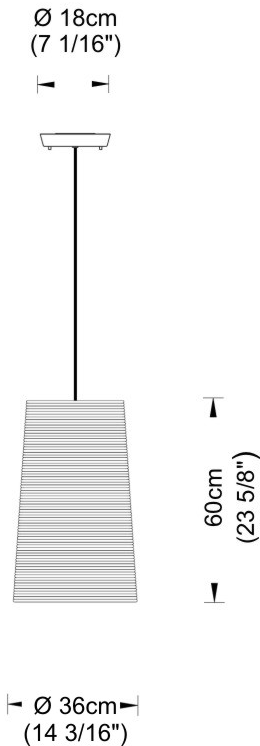

PROJECT	
TYPE	
SPECIFIER	
QUANTITY	
DATE	

TALI SUSPENSION

D51018- : D51018-BEI

base number

1. To build a product code in our configurator select the specify button on the base model # product page
2. To build a manual product code on this datasheet choose from the options listed below in blue font and add the suffix to the base model #

GENERAL

Series: Tali
Partner: Fambuena
Division: Design
Installation: Suspension
Product Type: Pendant
Mounting Location: Ceiling

PHYSICAL

Shape: Cylinder
Diameter (mm): 360
Diameter (in): 14 ³/₁₆
Height (mm): 600
Height (in): 23 ⁵/₈
Fixture Material: Fabric Cord
Primary Material: Cord
Cable Details: Cable length 2m / 79"

ELECTRICAL

Lamp Type: LED Retrofit
Max. Wattage Per Lamp (W): 15
Driver Included: No

LED

OPTICAL

RATINGS AND CERTIFICATIONS

Certified By: Certified for North American Standards
IP rating: IP20