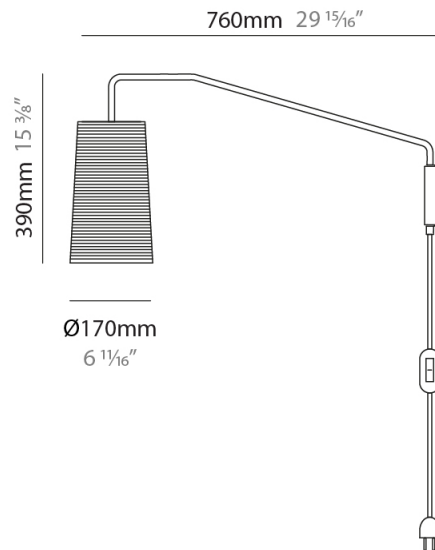

TALI SURFACE

D53010-

base number   Finish
Options

1. To build a product code in our configurator select the specify button on the base model # product page
2. To build a manual product code on this datasheet choose from the options listed below in blue font and add the suffix to the base model #

GENERAL

Series: Tali
Partner: Fambuena
Division: Design
Installation: Surface
Product Type: Wall Surface
Mounting Location: Wall

PHYSICAL

Shape: Cylinder
Diameter (mm): 170
Diameter (in): 6 ¹¹/₁₆
Height (mm): 390
Height (in): 15 ³/₈
Extension (mm): 760
Extension (in): 29 ¹⁵/₁₆
Diffuser: Rope Shade
Fixture Finish: [BEI / WHI](#)
Fixture Material: Fabric Cord
Primary Material: Fabric
Cable Details: Cable length 2000mm / 79"

ELECTRICAL

Number of Lamps: 1
Lamp Type: LED Retrofit
Lamp Shape: A15
Bulb Included: Bulb Not Included
Max. Wattage Per Lamp (W): 5
Lamp Base: E26
Input Voltage (V): 120
Upon Request: 277Vac / GU24

LED

OPTICAL

RATINGS AND CERTIFICATIONS

Certified By: Certified for North American Standards
IP rating: IP20

PROJECT
TYPE
SPECIFIER
QUANTITY
DATE