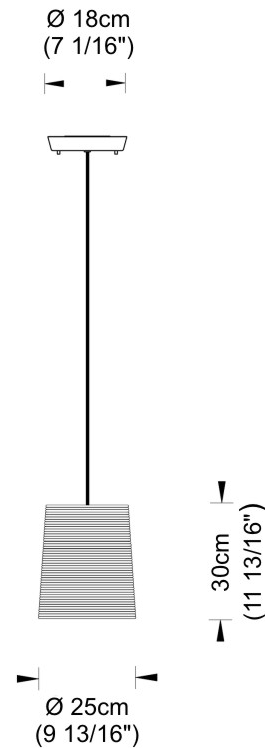

PROJECT	_____
TYPE	_____
SPECIFIER	_____
QUANTITY	_____
DATE	_____

TALI SUSPENSION

D51017- : D51017-WHI

base number

1. To build a product code in our configurator select the specify button on the base model # product page
2. To build a manual product code on this datasheet choose from the options listed below in blue font and add the suffix to the base model #

GENERAL

Series: Tali _____
Partner: Fambuena _____
Division: Design _____
Installation: Suspension _____
Product Type: Pendant _____
Mounting Location: Ceiling _____

PHYSICAL

Shape: Cylinder _____
Diameter (mm): 2509 _____
Diameter (in): 98 ³/₄ _____
Height (mm): 300 _____
Height (in): 11 ¹³/₁₆ _____
Fixture Material: Fabric Cord _____
Primary Material: Cord _____
Cable Details: Cable length 2m / 79" _____

ELECTRICAL

Lamp Type: LED Retrofit _____
Max. Wattage Per Lamp (W): 7 _____
Driver Included: No _____

LED

OPTICAL

RATINGS AND CERTIFICATIONS

Certified By: Certified for North American Standards _____
IP rating: IP20 _____