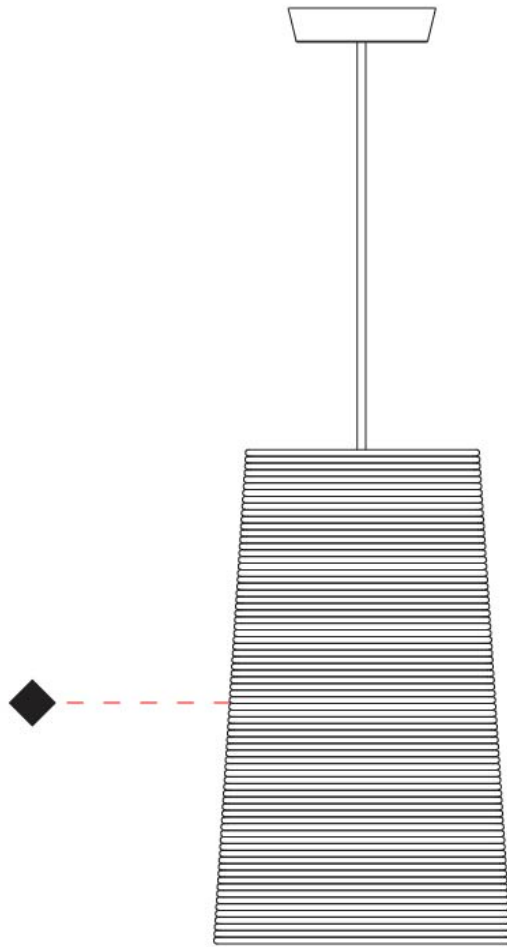

TALI SUSPENSION

D51018-

PROJECT _____

TYPE _____

SPECIFIER _____

QUANTITY _____

DATE _____