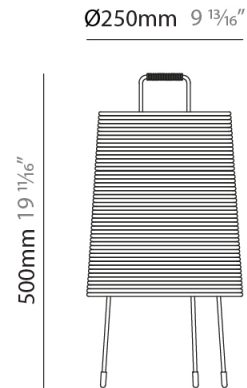

PROJECT	_____
TYPE	_____
SPECIFIER	_____
QUANTITY	_____
DATE	_____

TALI PORTABLE

D54004-

base number _____
Finish _____
Options _____

1. To build a product code in our configurator select the specify button on the base model # product page
2. To build a manual product code on this datasheet choose from the options listed below in blue font and add the suffix to the base model #

GENERAL

Series: Tali _____
Brand: Fambuena _____
Division: Design _____
Mounting Type: Portable _____
Mounting Location: Table _____
Subcategory: Table _____

PHYSICAL

Shape: Cylinder _____
Diameter (mm): 250 _____
Diameter (in): 9 ¹³/₁₆ _____
Height (mm): 500 _____
Height (in): 19 ¹¹/₁₆ _____
Light Distribution: Direct _____
Diffuser: Rope Shade _____
Fixture Finish: [BEI / WHI](#) _____
Fixture Material: Fabric Cord _____

ELECTRICAL

Number of Lamps: 1 _____
Lamp Type: LED Retrofit _____
Lamp Shape: A19 _____
Bulb Included: Bulb Not Included _____
Max. Wattage Per Lamp (W): 7 _____
Lamp Base: E26 _____
Input Voltage (V): 120 _____

LED

OPTICAL

RATINGS AND CERTIFICATIONS

Certified By: Certified for North American Standards _____
IP rating: IP20 _____