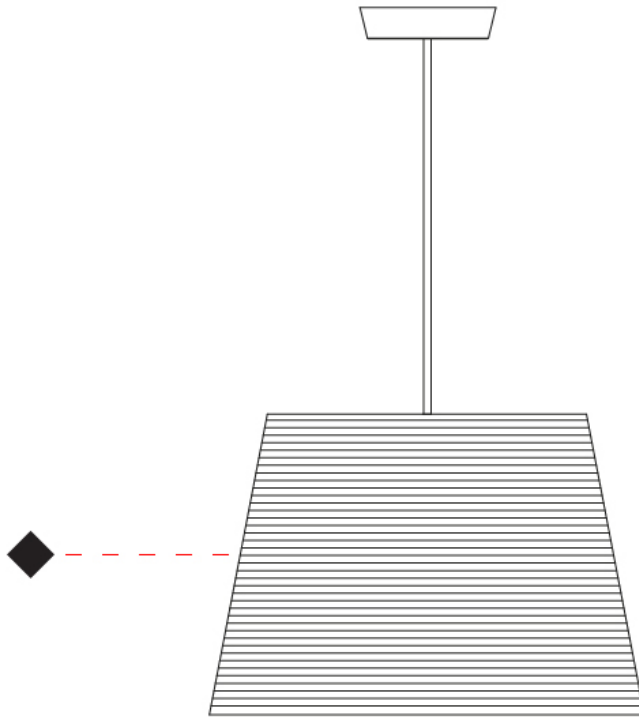

TALI SUSPENSION

D51019-

PROJECT

TYPE

SPECIFIER

QUANTITY

DATE

D