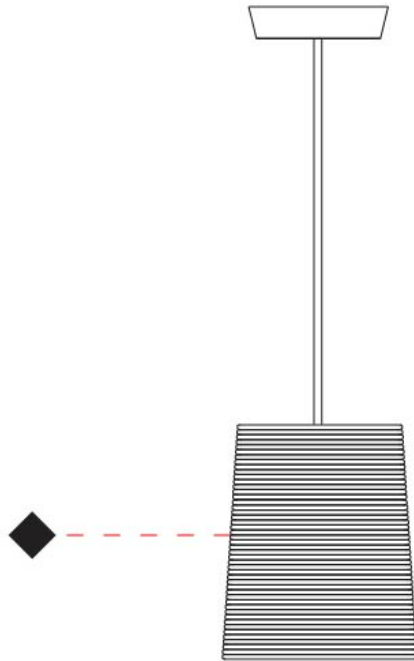

TALI SUSPENSION

D51017-

PROJECT

TYPE

SPECIFIER

QUANTITY

DATE

D