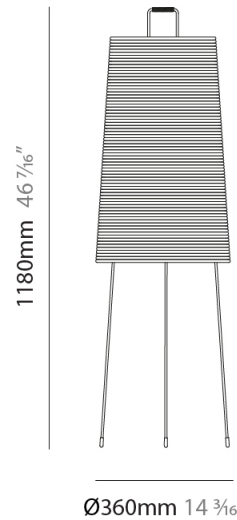

TALI PORTABLE

D54005-

base number   Finish
Options

1. To build a product code in our configurator select the specify button on the base model # product page
2. To build a manual product code on this datasheet choose from the options listed below in blue font and add the suffix to the base model #

GENERAL

Series: Tali
Brand: Fambuena
Division: Design
Mounting Type: Portable
Mounting Location: Floor
Subcategory: Floor

PHYSICAL

Shape: Cylinder
Diameter (mm): 360
Diameter (in): 14 ³/₁₆
Height (mm): 1180
Height (in): 46 ⁷/₁₆
Light Distribution: Direct
Diffuser: Rope Shade
[Fixture Finish: BEI / WHI](#)
Fixture Material: Fabric Cord

ELECTRICAL

Number of Lamps: 1
Lamp Type: LED Retrofit
Lamp Shape: A19
Bulb Included: Bulb Not Included
Max. Wattage Per Lamp (W): 12
Lamp Base: E26
Input Voltage (V): 120

LED

OPTICAL

RATINGS AND CERTIFICATIONS

Certified By: Certified for North American Standards
IP rating: IP20

PROJECT
TYPE
SPECIFIER
QUANTITY
DATE