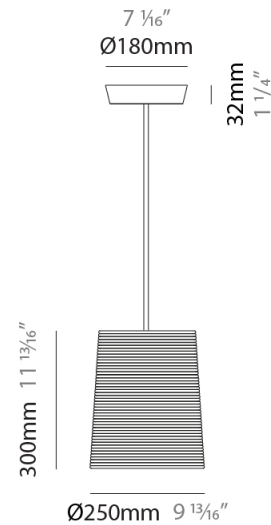

TALI SUSPENSION

D51017-

base number   Finish
Options

1. To build a product code in our configurator select the specify button on the base model # product page
2. To build a manual product code on this datasheet choose from the options listed below in blue font and add the suffix to the base model #

GENERAL

Series: Tali _____
Brand: Fambuena _____
Division: Design _____
Mounting Type: Suspension _____
Mounting Location: Ceiling _____
Subcategory: Pendant _____

PHYSICAL

Shape: Cylinder _____
Diameter (mm): 250 _____
Diameter (in): 9 ¹³/₁₆ _____
Height (mm): 300 _____
Height (in): 11 ¹³/₁₆ _____
Light Distribution: Direct _____
Diffuser: Rope Shade _____
Fixture Finish: [BEI / WHI](#) _____
Fixture Material: Fabric Cord _____
Cable Details: Cable length 2000mm / 79" _____

ELECTRICAL

Number of Lamps: 1 _____
Lamp Type: LED Retrofit _____
Lamp Shape: A19 _____
Bulb Included: Bulb Not Included _____
Max. Wattage Per Lamp (W): 7 _____
Lamp Base: E26 _____
Input Voltage (V): 120 _____
Upon Request: 277Vac / GU24 _____

LED

OPTICAL

RATINGS AND CERTIFICATIONS

Certified By: Certified for North American Standards _____
IP rating: IP20 _____