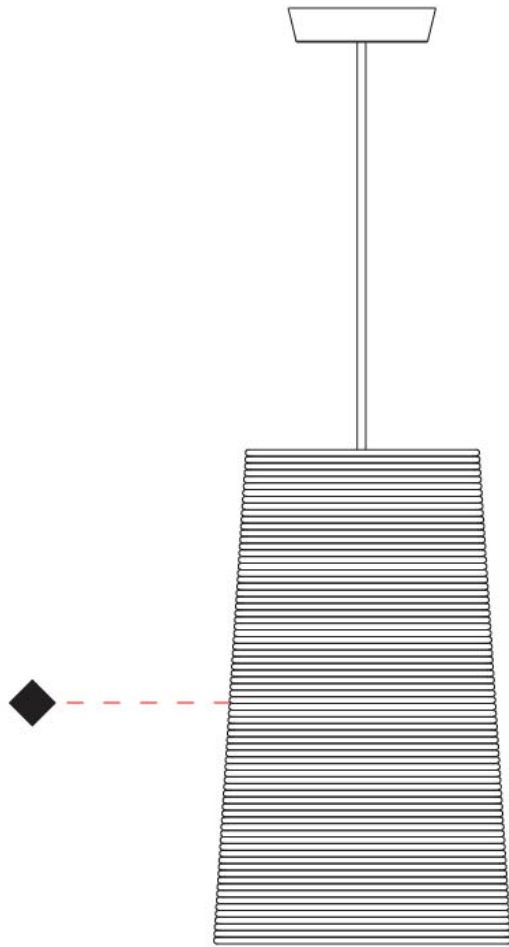

TALI SUSPENSION

D51018-

PROJECT	_____
TYPE	_____
SPECIFIER	_____
QUANTITY	_____
DATE	_____