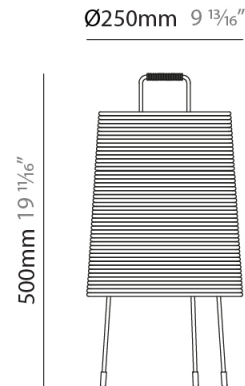

PROJECT
TYPE
SPECIFIER
QUANTITY
DATE

TALI PORTABLE

D54004-

base number   Finish
Options

1. To build a product code in our configurator select the specify button on the base model # product page
2. To build a manual product code on this datasheet choose from the options listed below in blue font and add the suffix to the base model #

GENERAL

Series: Tali
Brand: Fambuena
Division: Design
Mounting Type: Portable
Mounting Location: Table
Subcategory: Table

PHYSICAL

Shape: Cylinder
Diameter (mm): 250
Diameter (in): 9 ¹³/₁₆
Height (mm): 500
Height (in): 19 ¹¹/₁₆
Light Distribution: Direct
Diffuser: Rope Shade
[Fixture Finish: BEI / WHI](#)
Fixture Material: Fabric Cord

ELECTRICAL

Number of Lamps: 1
Lamp Type: LED Retrofit
Lamp Shape: A19
Bulb Included: Bulb Not Included
Max. Wattage Per Lamp (W): 7
Lamp Base: E26
Input Voltage (V): 120

LED

OPTICAL

RATINGS AND CERTIFICATIONS

Certified By: Certified for North American Standards
IP rating: IP20