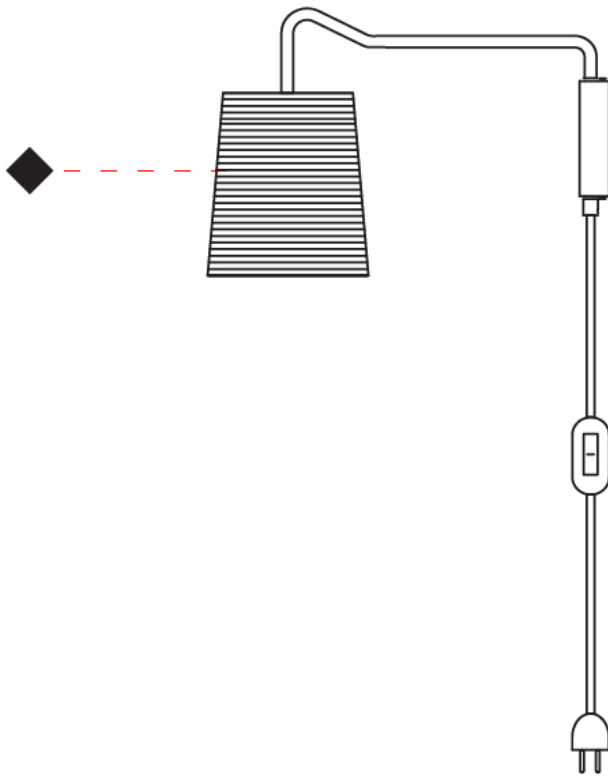

D53009-

PROJECT

TYPE

SPECIFIER

QUANTITY

DATE

D