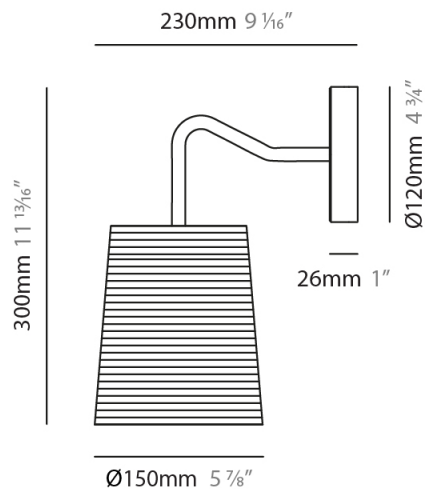

TALI SURFACE

D53008-

base number   Finish
Options

1. To build a product code in our configurator select the specify button on the base model # product page
2. To build a manual product code on this datasheet choose from the options listed below in blue font and add the suffix to the base model #

GENERAL

Series: Tali _____
Brand: Fambuena _____
Division: Design _____
Mounting Type: Surface _____
Mounting Location: Wall _____
Subcategory: Ambient _____

PHYSICAL

Shape: Cylinder _____
Diameter (mm): 150 _____
Diameter (in): 5 7/8 _____
Height (mm): 300 _____
Height (in): 11 13/16 _____
Extension (mm): 230 _____
Extension (in): 9 1/16 _____
Light Distribution: Direct _____
Diffuser: Rope Shade _____
Fixture Finish: BEI / WHI _____
Fixture Material: Fabric Cord _____

ELECTRICAL

Number of Lamps: 1 _____
Lamp Type: LED Retrofit _____
Lamp Shape: A19 _____
Bulb Included: Bulb Not Included _____
Max. Wattage Per Lamp (W): 5 _____
Lamp Base: E26 _____
Input Voltage (V): 120 _____
Upon Request: 277Vac / GU24 _____

LED

OPTICAL

RATINGS AND CERTIFICATIONS

Certified By: Certified for North American Standards _____
IP rating: IP20 _____