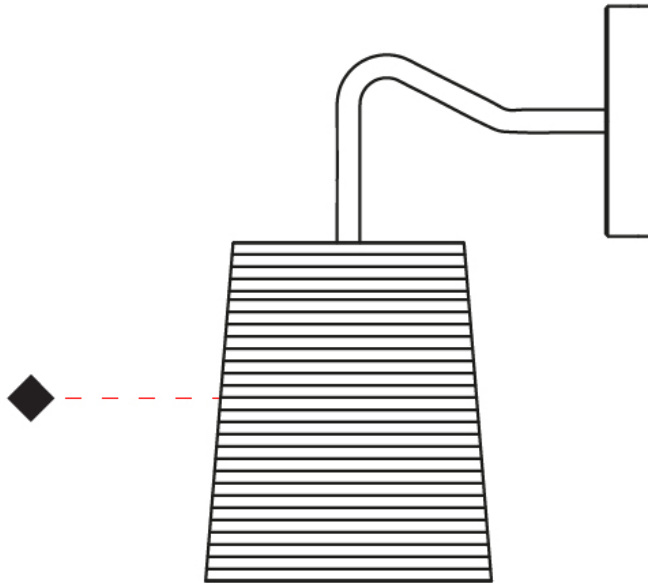

TALI SURFACE

D53008-

PROJECT	_____
TYPE	_____
SPECIFIER	_____
QUANTITY	_____
DATE	_____