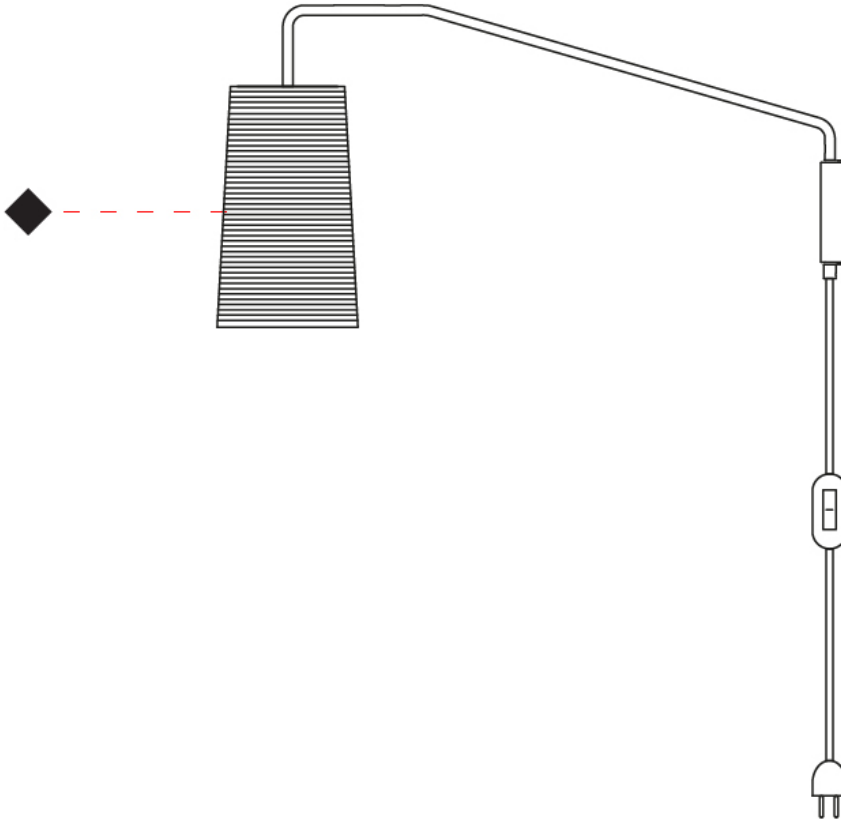

D53010-

PROJECT _____

TYPE _____

SPECIFIER _____

QUANTITY _____

DATE _____

D