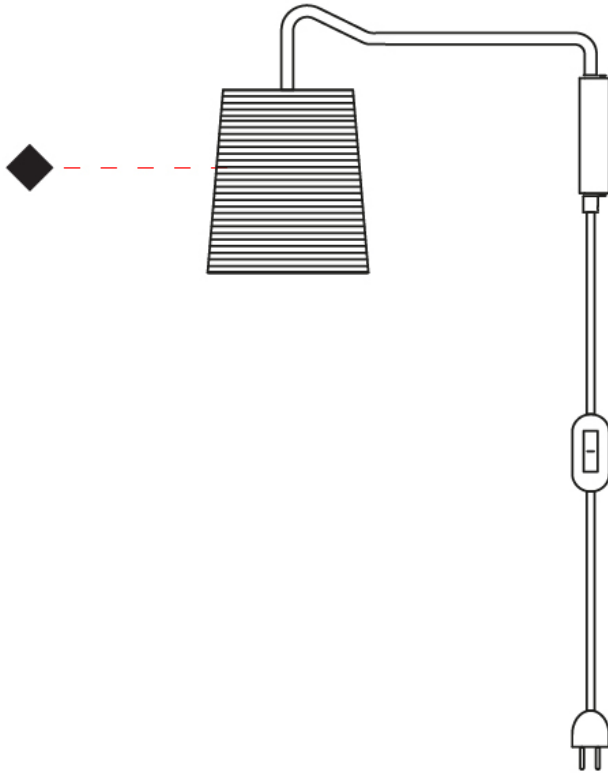

D53009-

PROJECT

TYPE

SPECIFIER

QUANTITY

DATE

D