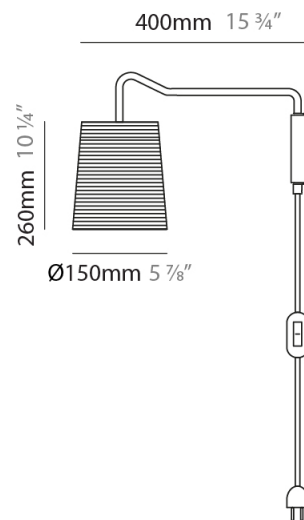

TALI SURFACE

D53009-

base number   Finish
Options

1. To build a product code in our configurator select the specify button on the base model # product page
2. To build a manual product code on this datasheet choose from the options listed below in blue font and add the suffix to the base model #

GENERAL

Series: Tali
Brand: Fambuena
Division: Design
Mounting Type: Surface
Mounting Location: Wall
Subcategory: Ambient

PHYSICAL

Shape: Cylinder
Diameter (mm): 150
Diameter (in): 5 7/8
Height (mm): 260
Height (in): 10 1/4
Extension (mm): 400
Extension (in): 15 3/4
Light Distribution: Direct
Diffuser: Rope Shade
Fixture Finish: BEI / WHI
Fixture Material: Fabric Cord
Cable Details: Cable length 2000mm / 79"

ELECTRICAL

Number of Lamps: 1
Lamp Type: LED Retrofit
Lamp Shape: A19
Bulb Included: Bulb Not Included
Max. Wattage Per Lamp (W): 5
Lamp Base: E26
Input Voltage (V): 120
Upon Request: 277Vac / GU24

LED

OPTICAL

RATINGS AND CERTIFICATIONS

Certified By: Certified for North American Standards
IP rating: IP20

PROJECT	_____
TYPE	_____
SPECIFIER	_____
QUANTITY	_____
DATE	_____