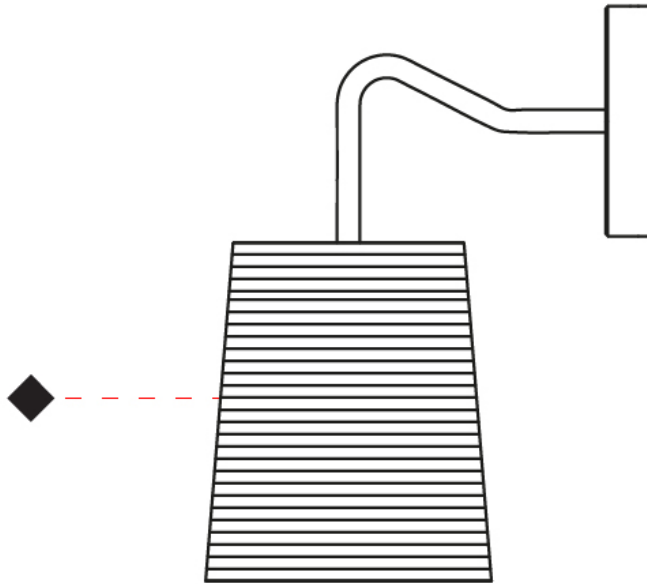

D53008-

PROJECT

TYPE

SPECIFIER

QUANTITY

DATE

D