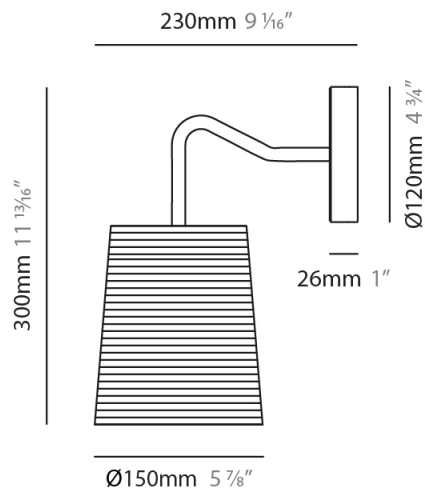

TALI SURFACE

D53008-

base number   Finish
Options

1. To build a product code in our configurator select the specify button on the base model # product page
2. To build a manual product code on this datasheet choose from the options listed below in blue font and add the suffix to the base model #

GENERAL

Series: Tali
Brand: Fambuena
Division: Design
Mounting Type: Surface
Mounting Location: Wall
Subcategory: Ambient

PHYSICAL

Shape: Cylinder
Diameter (mm): 150
Diameter (in): 5 7/8
Height (mm): 300
Height (in): 11 13/16
Extension (mm): 230
Extension (in): 9 1/16
Light Distribution: Direct
Diffuser: Rope Shade
Fixture Finish: BEI / WHI
Fixture Material: Fabric Cord

ELECTRICAL

Number of Lamps: 1
Lamp Type: LED Retrofit
Lamp Shape: A19
Bulb Included: Bulb Not Included
Max. Wattage Per Lamp (W): 5
Lamp Base: E26
Input Voltage (V): 120
Upon Request: 277Vac / GU24

LED

OPTICAL

RATINGS AND CERTIFICATIONS

Certified By: Certified for North American Standards
IP rating: IP20