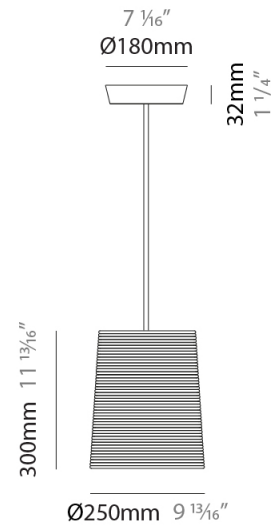

TALI SUSPENSION

D51017-

base number   Finish
Options

1. To build a product code in our configurator select the specify button on the base model # product page
2. To build a manual product code on this datasheet choose from the options listed below in blue font and add the suffix to the base model #

GENERAL

Series: Tali
Brand: Fambuena
Division: Design
Mounting Type: Suspension
Mounting Location: Ceiling
Subcategory: Pendant

PHYSICAL

Shape: Cylinder
Diameter (mm): 250
Diameter (in): 9 ¹³/₁₆
Height (mm): 300
Height (in): 11 ¹³/₁₆
Light Distribution: Direct
Diffuser: Rope Shade
Fixture Finish: BEI / WHI
Fixture Material: Fabric Cord
Cable Details: Cable length 2000mm / 79"

ELECTRICAL

Number of Lamps: 1
Lamp Type: LED Retrofit
Lamp Shape: A19
Bulb Included: Bulb Not Included
Max. Wattage Per Lamp (W): 7
Lamp Base: E26
Input Voltage (V): 120
Upon Request: 277Vac / GU24

LED

OPTICAL

RATINGS AND CERTIFICATIONS

Certified By: Certified for North American Standards
IP rating: IP20