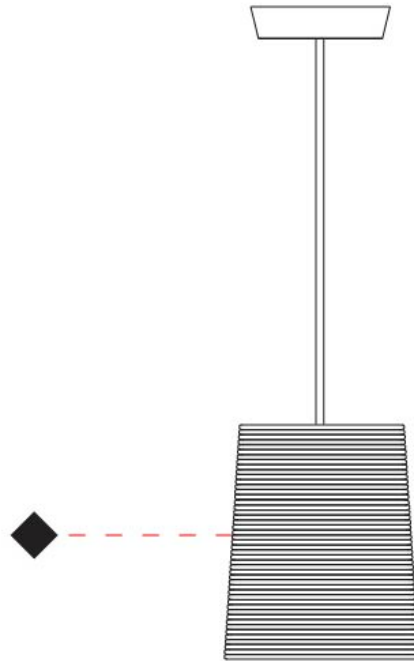

TALI SUSPENSION

D51017-

PROJECT _____

TYPE _____

SPECIFIER _____

QUANTITY _____

DATE _____