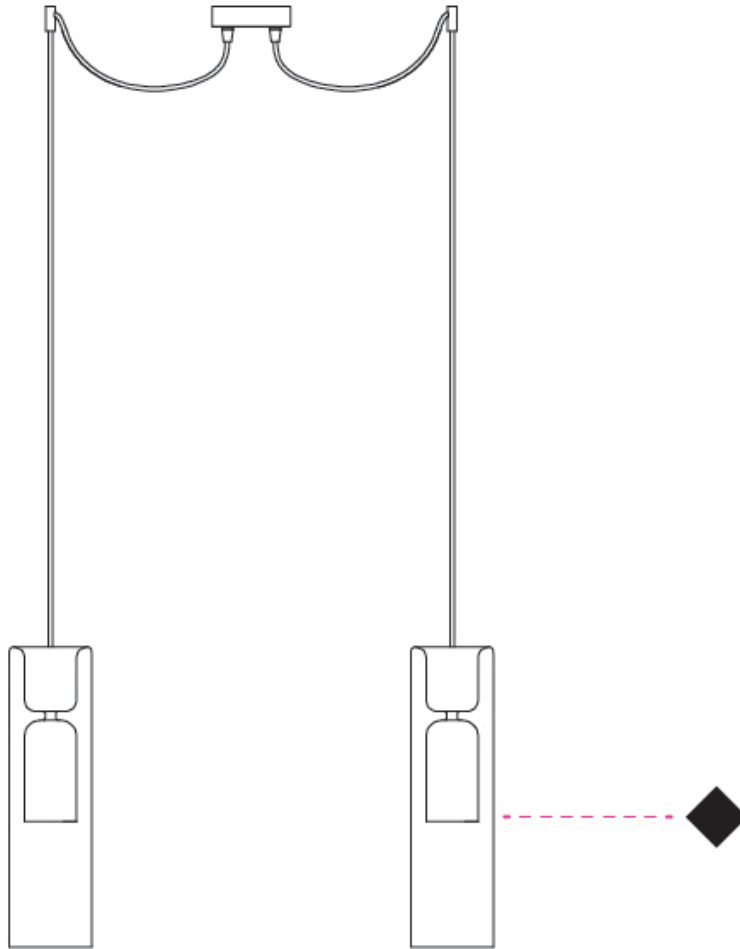

TAO 2 LIGHT SWAG SUSPENSION

D141116-

PROJECT _____

TYPE _____

SPECIFIER _____

QUANTITY _____

DATE _____

D