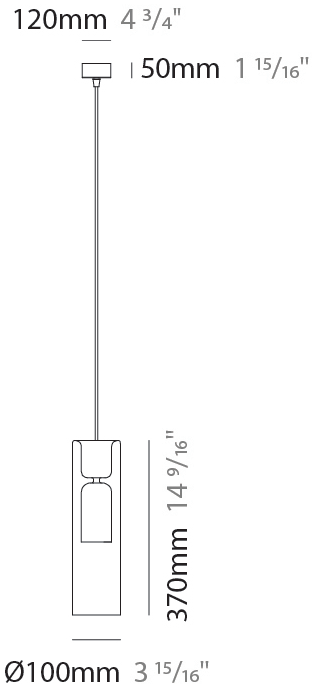

PROJECT	
TYPE	
SPECIFIER	
QUANTITY	
DATE	

TAO MONOPOINT SUSPENSION

D141112-

base number   Finish
Options

1. To build a product code in our configurator select the specify button on the base model # product page
2. To build a manual product code on this datasheet choose from the options listed below in blue font and add the suffix to the base model #

GENERAL

Series: Tao
Subseries: Tao Monopoint
Partner: Cangini & Tucci
Division: Design
Installation: Suspension
Product Type: Pendant
Mounting Location: Ceiling

PHYSICAL

Shape: Cylinder
Diameter (mm): 100
Diameter (in): 3 ¹⁵/₁₆
Height (mm): 370
Height (in): 14 ⁹/₁₆
Max. Overall Height (mm): 1870
Max. Overall Height (in): 73 ⁵/₈
Weight (kg): 1.5
Weight (lbs): 3.31
Fixture Finish: [AMB](#) / [GRN](#) / [PNK](#) / [RUB](#) / [SMK](#) / [TOB](#) / [TRA](#) / [RGD](#) / [TIM](#)
Holder Finish: CHR
Fixture Material: Glass / Metal
Primary Material: Glass - Borosilicate
Cable Details: 1500mm Cable

ELECTRICAL

Number of Lamps: 1
Lamp Type: LED Retrofit
Bulb Included: Bulb Not Included
Max. Wattage Per Lamp (W): 8
Lamp Base: E26
Input Voltage (V): 120
Upon Request: GU24 / 277Vac

LED

OPTICAL

RATINGS AND CERTIFICATIONS

Certified By: Certified for North American Standards
IP rating: IP20