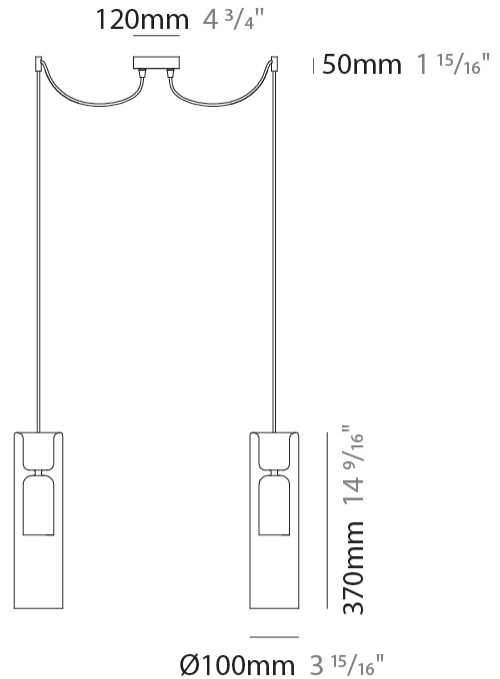

PROJECT	_____
TYPE	_____
SPECIFIER	_____
QUANTITY	_____
DATE	_____

TAO 2 LIGHT SWAG SUSPENSION

D141116-

base number   Finish
Options

1. To build a product code in our configurator select the specify button on the base model # product page
2. To build a manual product code on this datasheet choose from the options listed below in blue font and add the suffix to the base model #

GENERAL

Series: Tao
Subseries: Tao 2 Light Swag
Partner: Cangiini & Tucci
Division: Design
Installation: Suspension
Product Type: Pendant
Mounting Location: Ceiling

PHYSICAL

Shape: Cylinder
Diameter (mm): 100
Diameter (in): 3 ¹⁵/₁₆
Height (mm): 370
Height (in): 14 ⁹/₁₆
Max. Overall Height (mm): 1870
Max. Overall Height (in): 73 ⁵/₈
Weight (kg): 3.2
Weight (lbs): 7.05
Fixture Finish: AMB / GRN / PNK / RUB / SMK / TOB / TRA / RGD / TIM
Holder Finish: CHR
Fixture Material: Glass / Metal
Primary Material: Glass - Borosilicate
Cable Details: 1500mm Cable

ELECTRICAL

Number of Lamps: 2
Lamp Type: LED Retrofit
Bulb Included: Bulb Not Included
Total Output Wattage (W): 16
Max. Wattage Per Lamp (W): 8
Lamp Base: E26
Input Voltage (V): 120
Upon Request: GU24 / 277Vac

LED

OPTICAL

RATINGS AND CERTIFICATIONS

Certified By: Certified for North American Standards
IP rating: IP20