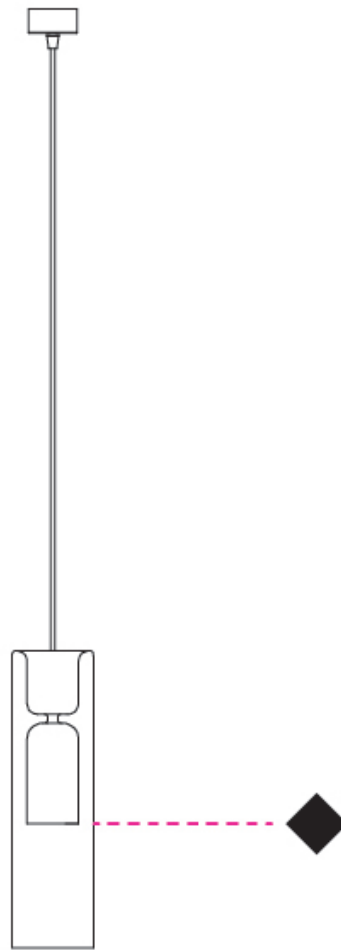

GENERAL

Series: Tao
 Subseries: Tao Monopoint
 Partner: Cangini & Tucci
 Division: Design
 Installation: Suspension
 Product Type: Pendant
 Mounting Location: Ceiling

PHYSICAL

Shape: Cylinder
 Diameter (mm): 100
 Diameter (in): 3 ¹⁵/₁₆
 Height (mm): 370
 Height (in): 14 ⁹/₁₆
 Max. Overall Height (mm): 1870
 Max. Overall Height (in): 73 ⁵/₈
 Weight (kg): 1.5
 Weight (lbs): 3.31
 Fixture Finish: [AMB](#) / [GRN](#) / [PNK](#) / [RUB](#) / [SMK](#) / [TOB](#) / [TRA](#) / [RGD](#) / [TIM](#)
 Holder Finish: CHR
 Fixture Material: Glass / Metal
 Primary Material: Glass - Borosilicate
 Cable Details: 1500mm Cable

D

PROJECT	_____
TYPE	_____
SPECIFIER	_____
QUANTITY	_____
DATE	_____

TAO 2 LIGHT SWAG SUSPENSION

D141116-

base number Finish
Options

- To build a product code in our configurator select the specify button on the base model # product page
- To build a manual product code on this datasheet choose from the options listed below in blue font and add the suffix to the base model #

GENERAL

Series: Tao
 Subseries: Tao 2 Light Swag
 Partner: Cangiini & Tucci
 Division: Design
 Installation: Suspension
 Product Type: Pendant
 Mounting Location: Ceiling

PHYSICAL

Shape: Cylinder
 Diameter (mm): 100
 Diameter (in): 3 ¹⁵/₁₆
 Height (mm): 370
 Height (in): 14 ⁹/₁₆
 Max. Overall Height (mm): 1870
 Max. Overall Height (in): 73 ⁵/₈
 Weight (kg): 3.2
 Weight (lbs): 7.05
 Fixture Finish: AMB / GRN / PNK / RUB / SMK / TOB / TRA / RGD / TIM
 Holder Finish: CHR
 Fixture Material: Glass / Metal
 Primary Material: Glass - Borosilicate
 Cable Details: 1500mm Cable