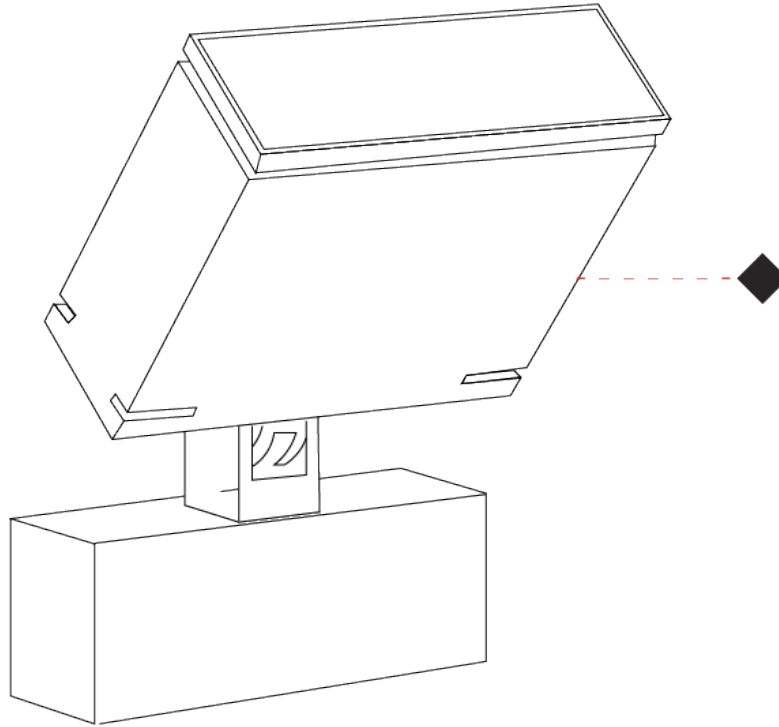

TARGET SURFACE

E9F304-

PROJECT	_____
TYPE	_____
SPECIFIER	_____
QUANTITY	_____
DATE	_____

E