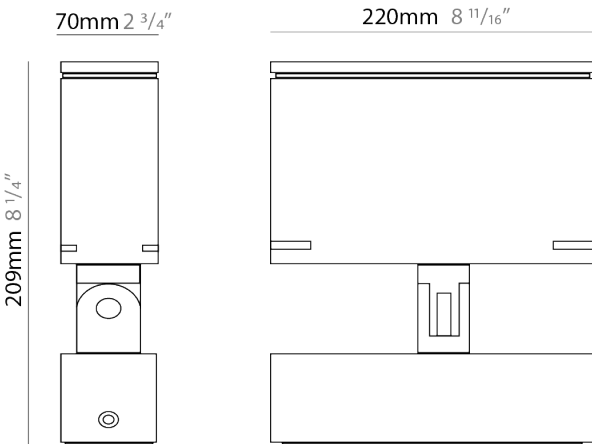

GENERAL

Series: Target
Brand: Platek
Division: Exterior
Mounting Type: Surface
Mounting Location: Above Ground
Subcategory: Flood

PHYSICAL

Shape: Rectangle
Length (mm): 220
Length (in): 8 ¹¹/₁₆
Width (mm): 70
Width (in): 2 ³/₄
Height (mm): 213
Height (in): 8 ³/₈
Light Distribution: Adjustable / Direct
Screws: A4 stainless steel
Diffuser: Clear tempered glass
Fixture Finish: BLK / WHI / GRY / COR / ANT / BRZ
Fixture Material: Aluminum Die Cast

ELECTRICAL

Lamp Type: LED
Input Wattage (W): 34
Total Output Wattage (W): 32
Dimming: Non-Dimmable
Driver Included: Yes
Driver Location: Integrated
Driver Type: Constant Current - Universal
Driver Class: Class 2
Input Voltage (V): 120 - 277
Constant Current (mA): 700
Upon Request: (Not included - see components [IP65 or higher enclosure to be supplied by others]) Remote: 0-10Vdc dimming / DMX

LED

Number of LEDs: 16
Color Temperature (°K): 3000 / 4000
Max. Delivered Lumen (lm): 3075 / 3200
Nominal Lumen (lm): 4000 / 4160
CRI: >80 CRI
Lamp Life (hrs): 60000

OPTICAL

Optic°: 9 / 24 / 48 / ELL
Adjustability: Rotational 330°; Tilt 90°

RATINGS AND CERTIFICATIONS

Certified By: Certified for North American Standards
IP rating: IP66
IK Rating: IK08
Bug Rating: B3 U0 G0