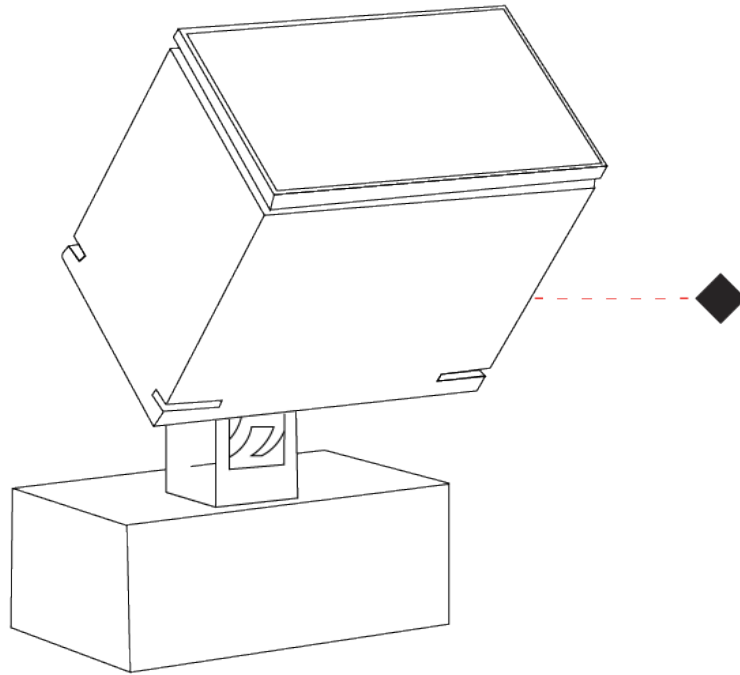

TARGET SURFACE

E9F233-

PROJECT	_____
TYPE	_____
SPECIFIER	_____
QUANTITY	_____
DATE	_____

E