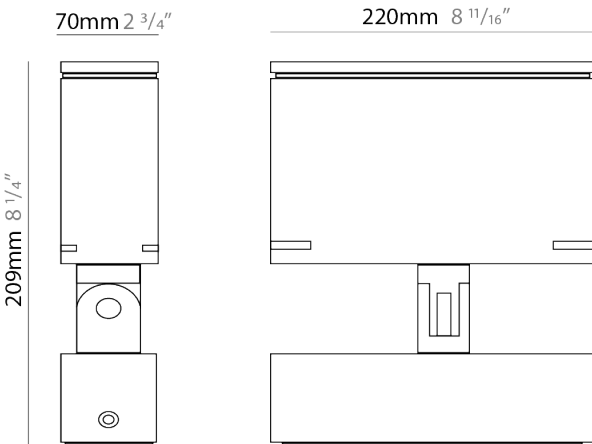

PROJECT
TYPE
SPECIFIER
QUANTITY
DATE

TARGET SURFACE

E9F234- -
base number   Finish   Lens
                         Options   Options

1. To build a product code in our configurator select the specify button on the base model # product page
2. To build a manual product code on this datasheet choose from the options listed below in blue font and add the suffix to the base model #

GENERAL

Series: Target
Brand: Platek
Division: Exterior
Mounting Type: Surface
Mounting Location: Above Ground
Subcategory: Flood

PHYSICAL

Shape: Rectangle
Length (mm): 220
Length (in): 8 ¹¹/₁₆
Width (mm): 70
Width (in): 2 ³/₄
Height (mm): 213
Height (in): 8 ³/₈
Light Distribution: Adjustable / Direct
Screws: A4 stainless steel
Diffuser: Clear tempered glass
Fixture Finish: [BLK / WHI / GRY / COR / ANT / BRZ](#)
Fixture Material: Aluminum Die Cast
Cable Details: 2000mm Cable

ELECTRICAL

Lamp Type: LED
Total Output Wattage (W): 32
Dimming: DMX
Driver Included: No
Driver Location: Remote
Driver Type: Constant Current - Universal
Driver Class: Class 2
Input Voltage (V): 120 - 277
Constant Current (MA): 700

LED

Number of LEDs: 16
Color Temperature (°K): RGBW
CRI: >80 CRI
Lamp Life (hrs): 60000
Special LEDs offerings: RGBW

OPTICAL

Optic°: [9 / 24 / 48 / ELL](#)
Adjustability: Rotational 330°; Tilt 90°

RATINGS AND CERTIFICATIONS

Certified By: Certified for North American Standards
IP rating: IP66
IK Rating: IK08
Bug Rating: B2 U0 G0