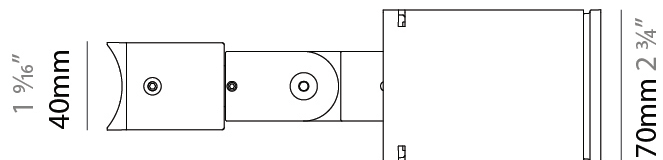

base number   Color   Finish   Lens
Temperature   Options   Options

1. To build a product code in our configurator select the specify button on the base model # product page
2. To build a manual product code on this datasheet choose from the options listed below in blue font and add the suffix to the base model #

GENERAL

Series: Target
Brand: Platek
Division: Exterior
Mounting Type: Post
Mounting Location: Above Ground
Subcategory: Bollard

PHYSICAL

Shape: Rectangle
Length (mm): 120
Length (in): 4 ³/₄
Width (mm): 40
Width (in): 1 ⁹/₁₆
Height (mm): 211
Height (in): 8 ⁵/₁₆
Light Distribution: Adjustable / Direct
Screws: A4 stainless steel
Diffuser: Clear tempered glass
Fixture Finish: [BLK / WHI / GRY / COR / ANT / BRZ](#)
Fixture Material: Aluminum Die Cast

ELECTRICAL

Lamp Type: LED
Input Wattage (W): 20
Total Output Wattage (W): 16
Dimming: Non-Dimmable
Driver Included: Yes
Driver Location: Integrated
Driver Type: Constant Current - 120Vac
Driver Class: Class 2
Input Voltage (V): 120 - 277
Constant Current (MA): 700
Upon Request: Integral: Phase dimming 120Vac / Non-dimming 120/277Vac / Remote: 0-10Vdc dimming

LED

Number of LEDs: 8
Color Temperature (°K): [2700 / 3000 / 4000](#)
Max. Delivered Lumen (lm): Max 1615
CRI: >80 CRI
Lamp Life (hrs): 60000

OPTICAL

Optic°: [9 / 24 / 48 / ELL](#)
Adjustability: Rotational 330°; Tilt 90°

RATINGS AND CERTIFICATIONS

Certified By: Certified for North American Standards
IP rating: IP66
IK Rating: IK08