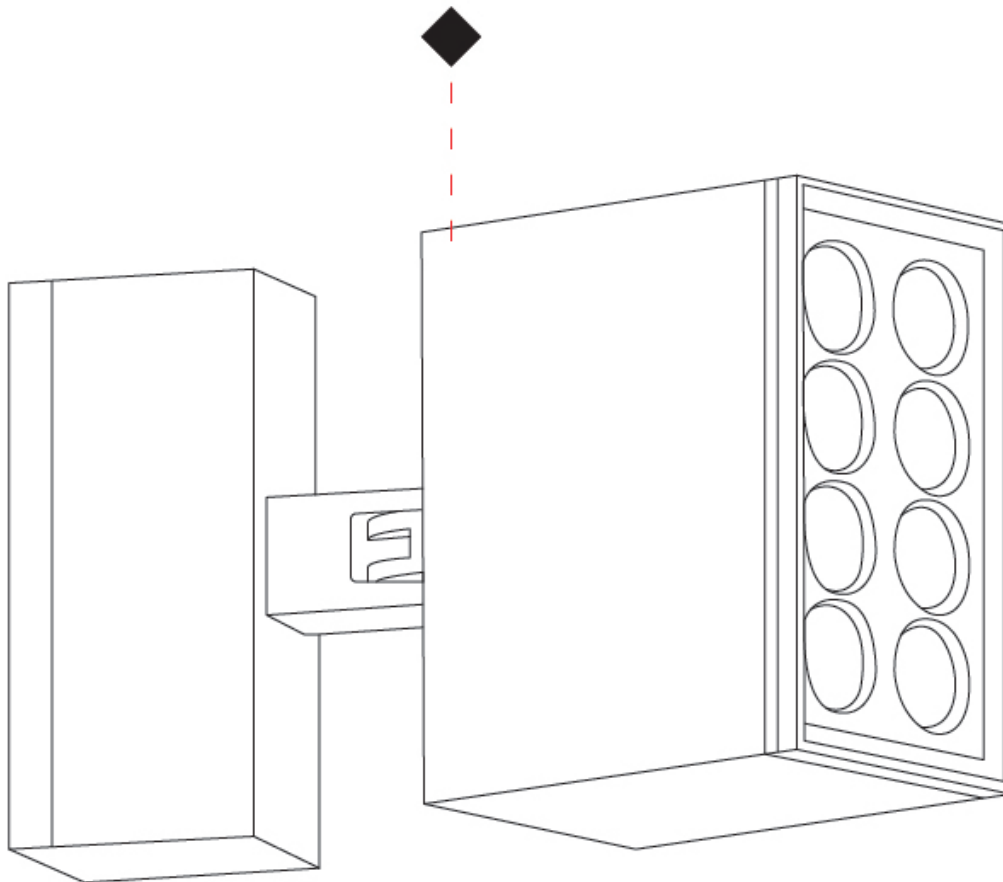

TARGET POST

E9B287-

PROJECT	_____
TYPE	_____
SPECIFIER	_____
QUANTITY	_____
DATE	_____

E