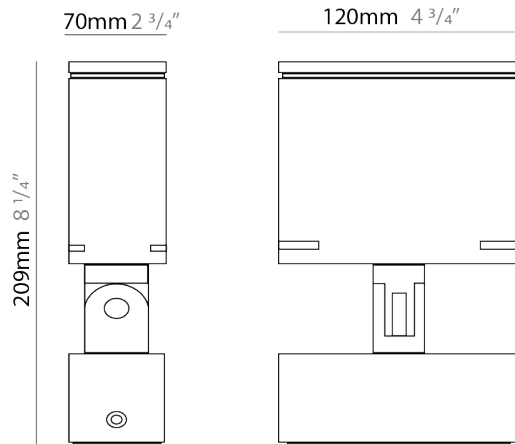

TARGET SURFACE

E9F233- _____ - _____
base number   Finish   Lens
                         Options   Options

1. To build a product code in our configurator select the specify button on the base model # product page
2. To build a manual product code on this datasheet choose from the options listed below in blue font and add the suffix to the base model #

GENERAL

Series: Target
Brand: Platek
Division: Exterior
Mounting Type: Surface
Mounting Location: Above Ground
Subcategory: Flood

PHYSICAL

Shape: Rectangle
Length (mm): 120
Length (in): 4 3/4
Width (mm): 70
Width (in): 2 3/4
Height (mm): 213
Height (in): 8 3/8
Light Distribution: Adjustable / Direct
Screws: A4 stainless steel
Diffuser: Clear tempered glass
Fixture Finish: [BLK / WHI / GRY / COR / ANT / BRZ](#)
Fixture Material: Aluminum Die Cast
Cable Details: 2000mm Cable

ELECTRICAL

Lamp Type: LED
Total Output Wattage (W): 16
Dimming: DMX
Driver Included: No
Driver Location: Remote
Driver Type: Constant Current - Universal
Driver Class: Class 2
Input Voltage (V): 120 - 277
Constant Current (MA): 700

LED

Number of LEDs: 8
Color Temperature (°K): RGBW
CRI: >80 CRI
Lamp Life (hrs): 60000
Special LEDs offerings: RGBW

OPTICAL

Optic°: [9 / 24 / 48 / ELL](#)
Adjustability: Rotational 330°; Tilt 90°

RATINGS AND CERTIFICATIONS

Certified By: Certified for North American Standards
IP Rating: IP66
IK Rating: IK08
Bug Rating: B1 U0 G0