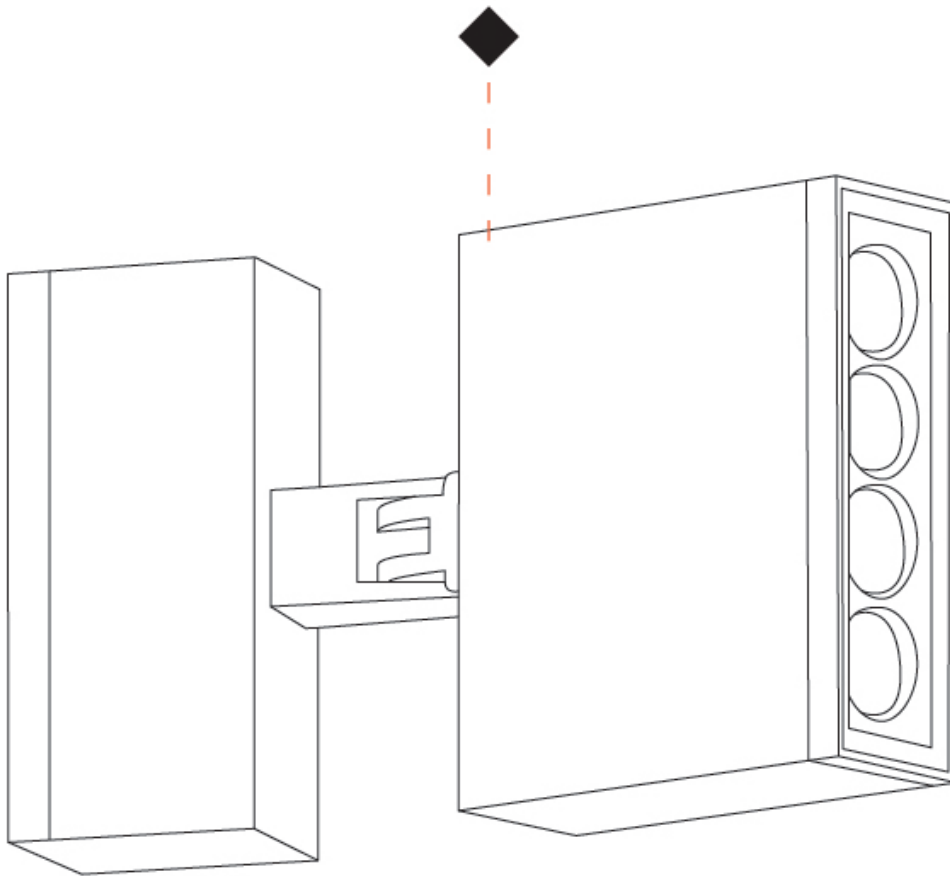

TARGET POST

E9B285-

PROJECT	_____
TYPE	_____
SPECIFIER	_____
QUANTITY	_____
DATE	_____

E