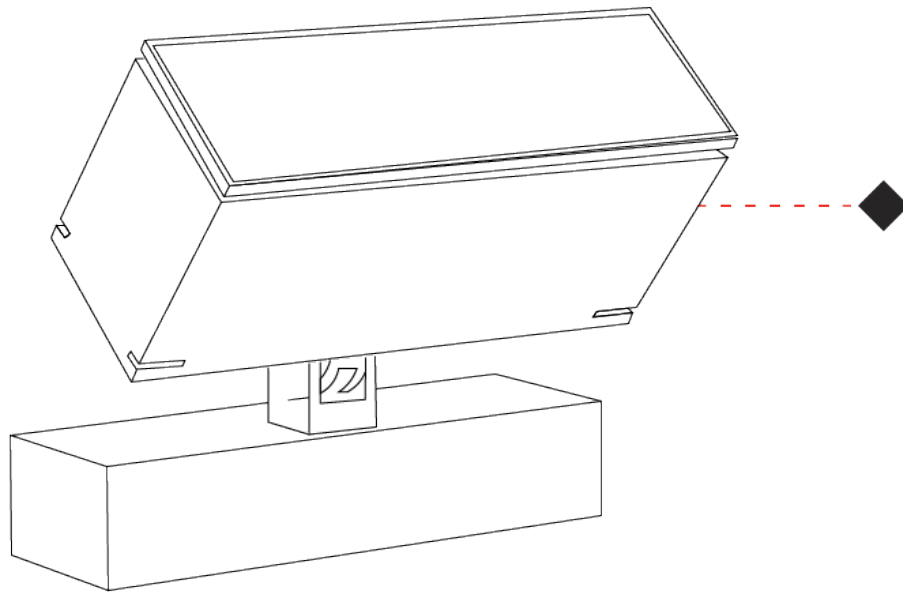

TARGET SURFACE

E9F320-

PROJECT _____

TYPE _____

SPECIFIER _____

QUANTITY _____

DATE _____