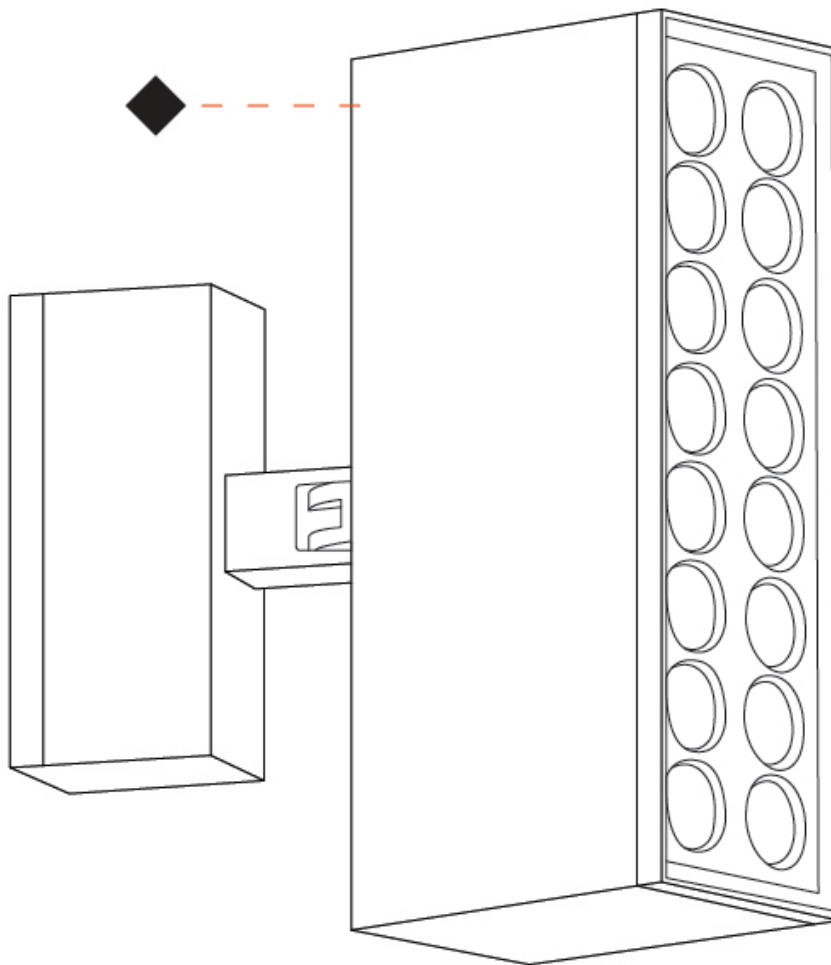

TARGET POST

E9B289-

PROJECT	_____
TYPE	_____
SPECIFIER	_____
QUANTITY	_____
DATE	_____

E