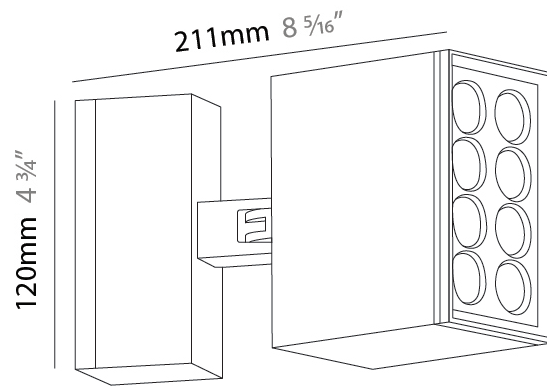

base number   Color   Finish   Lens
Temperature   Options   Options

1. To build a product code in our configurator select the specify button on the base model # product page
2. To build a manual product code on this datasheet choose from the options listed below in blue font and add the suffix to the base model #

GENERAL

Series: Target
Brand: Platek
Division: Exterior
Mounting Type: Post
Mounting Location: Above Ground
Subcategory: Bollard

PHYSICAL

Shape: Rectangle
Length (mm): 120
Length (in): 4 ³/₄
Width (mm): 40
Width (in): 1 ⁹/₁₆
Height (mm): 211
Height (in): 8 ⁵/₁₆
Light Distribution: Adjustable / Direct
Screws: A4 stainless steel
Diffuser: Clear tempered glass
Fixture Finish: [BLK / WHI / GRY / COR / ANT / BRZ](#)
Fixture Material: Aluminum Die Cast

ELECTRICAL

Lamp Type: LED
Input Wattage (W): 20
Total Output Wattage (W): 16
Dimming: Non-Dimmable
Driver Included: Yes
Driver Location: Integrated
Driver Type: Constant Current - 120Vac
Driver Class: Class 2
Input Voltage (V): 120 - 277
Constant Current (MA): 700
Upon Request: Integral: Phase dimming 120Vac / Non-dimming 120/277Vac / Remote: 0-10Vdc dimming

LED

Number of LEDs: 8
Color Temperature (°K): [2700 / 3000 / 4000](#)
Max. Delivered Lumen (lm): Max 1615
CRI: >80 CRI
Lamp Life (hrs): 60000

OPTICAL

Optic°: [9 / 24 / 48 / ELL](#)
Adjustability: Rotational 330°; Tilt 90°

RATINGS AND CERTIFICATIONS

Certified By: Certified for North American Standards
IP rating: IP66
IK Rating: IK08