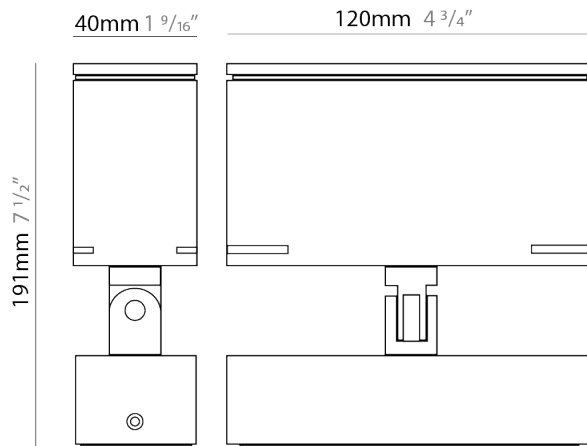

TARGET SURFACE

E9F232- _____ - _____
base number   Finish   Lens
                         Options   Options

1. To build a product code in our configurator select the specify button on the base model # product page
2. To build a manual product code on this datasheet choose from the options listed below in blue font and add the suffix to the base model #

GENERAL

Series: Target
Brand: Platek
Division: Exterior
Mounting Type: Surface
Mounting Location: Above Ground
Subcategory: Flood

PHYSICAL

Shape: Rectangle
Length (mm): 120
Length (in): 4 ³/₄
Width (mm): 40
Width (in): 1 ⁹/₁₆
Height (mm): 191
Height (in): 7 ¹/₂
Light Distribution: Adjustable / Direct
Screws: A4 stainless steel
Diffuser: Clear tempered glass
Fixture Finish: [BLK / WHI / GRY / COR / ANT / BRZ](#)
Fixture Material: Aluminum Die Cast
Cable Details: 2000mm Cable

ELECTRICAL

Lamp Type: LED
Total Output Wattage (W): 8
Dimming: DMX
Driver Included: No
Driver Location: Remote
Driver Type: Constant Current - Universal
Driver Class: Class 2
Input Voltage (V): 120 - 277
Constant Current (MA): 700

LED

Number of LEDs: 4
Color Temperature (°K): RGBW
CRI: >80 CRI
Lamp Life (hrs): 60000
Special LEDs offerings: RGBW

OPTICAL

Optic°: [9 / 24 / 48 / ELL](#)
Adjustability: Tilt 90°

RATINGS AND CERTIFICATIONS

Certified By: Certified for North American Standards
IP Rating: IP66
IK Rating: IK08
Bug Rating: B3 U0 G0