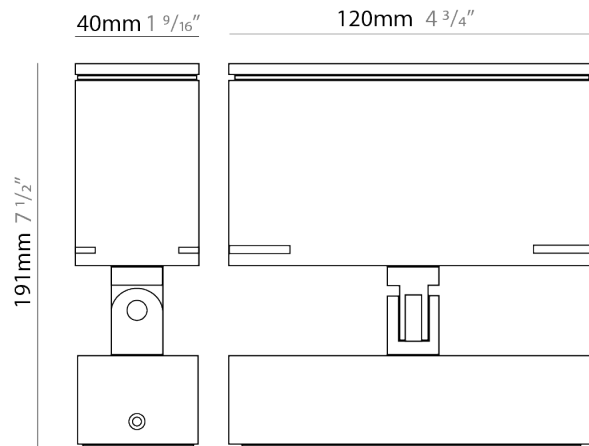

TARGET SURFACE

E9F232- _____ - _____
base number   Finish   Lens
                         Options   Options

1. To build a product code in our configurator select the specify button on the base model # product page
2. To build a manual product code on this datasheet choose from the options listed below in blue font and add the suffix to the base model #

GENERAL

Series: Target
Brand: Platek
Division: Exterior
Mounting Type: Surface
Mounting Location: Above Ground
Subcategory: Flood

PHYSICAL

Shape: Rectangle
Length (mm): 120
Length (in): 4 ³/₄
Width (mm): 40
Width (in): 1 ⁹/₁₆
Height (mm): 191
Height (in): 7 ¹/₂
Light Distribution: Adjustable / Direct
Screws: A4 stainless steel
Diffuser: Clear tempered glass
Fixture Finish: [BLK / WHI / GRY / COR / ANT / BRZ](#)
Fixture Material: Aluminum Die Cast
Cable Details: 2000mm Cable

ELECTRICAL

Lamp Type: LED
Total Output Wattage (W): 8
Dimming: DMX
Driver Included: No
Driver Location: Remote
Driver Type: Constant Current - Universal
Driver Class: Class 2
Input Voltage (V): 120 - 277
Constant Current (MA): 700

LED

Number of LEDs: 4
Color Temperature (°K): RGBW
CRI: >80 CRI
Lamp Life (hrs): 60000
Special LEDs offerings: RGBW

OPTICAL

Optic°: [9 / 24 / 48 / ELL](#)
Adjustability: Tilt 90°

RATINGS AND CERTIFICATIONS

Certified By: Certified for North American Standards
IP Rating: IP66
IK Rating: IK08
Bug Rating: B3 U0 G0