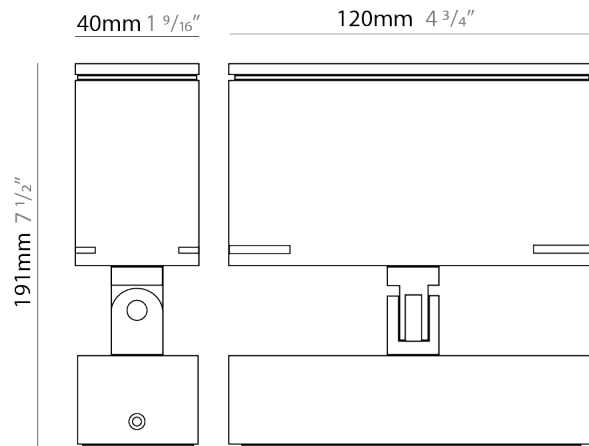

TARGET SURFACE

E9F232- _____ - _____
base number   Finish   Lens
                         Options   Options

1. To build a product code in our configurator select the specify button on the base model # product page
2. To build a manual product code on this datasheet choose from the options listed below in blue font and add the suffix to the base model #

GENERAL

Series: Target
Brand: Platek
Division: Exterior
Mounting Type: Surface
Mounting Location: Above Ground
Subcategory: Flood

PHYSICAL

Shape: Rectangle
Length (mm): 120
Length (in): 4 ³/₄
Width (mm): 40
Width (in): 1 ⁹/₁₆
Height (mm): 191
Height (in): 7 ¹/₂
Light Distribution: Adjustable / Direct
Screws: A4 stainless steel
Diffuser: Clear tempered glass
Fixture Finish: [BLK / WHI / GRY / COR / ANT / BRZ](#)
Fixture Material: Aluminum Die Cast
Cable Details: 2000mm Cable

ELECTRICAL

Lamp Type: LED
Total Output Wattage (W): 8
Dimming: DMX
Driver Included: No
Driver Location: Remote
Driver Type: Constant Current - Universal
Driver Class: Class 2
Input Voltage (V): 120 - 277
Constant Current (MA): 700

LED

Number of LEDs: 4
Color Temperature (°K): RGBW
CRI: >80 CRI
Lamp Life (hrs): 60000
Special LEDs offerings: RGBW

OPTICAL

Optic°: [9 / 24 / 48 / ELL](#)
Adjustability: Tilt 90°

RATINGS AND CERTIFICATIONS

Certified By: Certified for North American Standards
IP rating: IP66
IK Rating: IK08
Bug Rating: B3 U0 G0