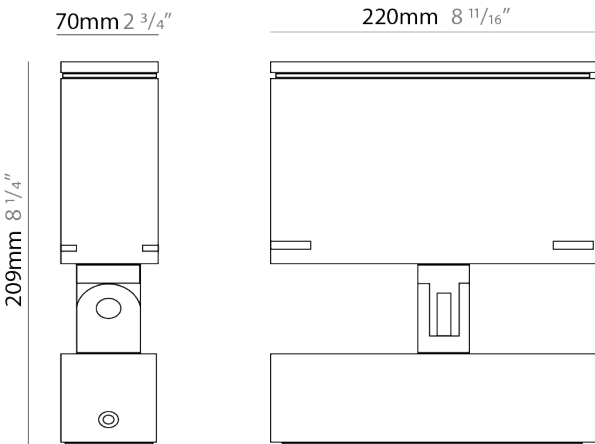

PROJECT
TYPE
SPECIFIER
QUANTITY
DATE

TARGET SURFACE

E9F234- -
base number   Finish   Lens
                         Options   Options

1. To build a product code in our configurator select the specify button on the base model # product page
2. To build a manual product code on this datasheet choose from the options listed below in blue font and add the suffix to the base model #

GENERAL

Series: Target
Brand: Platek
Division: Exterior
Mounting Type: Surface
Mounting Location: Above Ground
Subcategory: Flood

PHYSICAL

Shape: Rectangle
Length (mm): 220
Length (in): 8 ¹¹/₁₆
Width (mm): 70
Width (in): 2 ³/₄
Height (mm): 213
Height (in): 8 ³/₈
Light Distribution: Adjustable / Direct
Screws: A4 stainless steel
Diffuser: Clear tempered glass
Fixture Finish: BLK / WHI / GRY / COR / ANT / BRZ
Fixture Material: Aluminum Die Cast
Cable Details: 2000mm Cable

ELECTRICAL

Lamp Type: LED
Total Output Wattage (W): 32
Dimming: DMX
Driver Included: No
Driver Location: Remote
Driver Type: Constant Current - Universal
Driver Class: Class 2
Input Voltage (V): 120 - 277
Constant Current (MA): 700

LED

Number of LEDs: 16
Color Temperature (°K): RGBW
CRI: >80 CRI
Lamp Life (hrs): 60000
Special LEDs offerings: RGBW

OPTICAL

Optic°: 9 / 24 / 48 / ELL
Adjustability: Rotational 330°; Tilt 90°

RATINGS AND CERTIFICATIONS

Certified By: Certified for North American Standards
IP rating: IP66
IK Rating: IK08
Bug Rating: B2 U0 G0