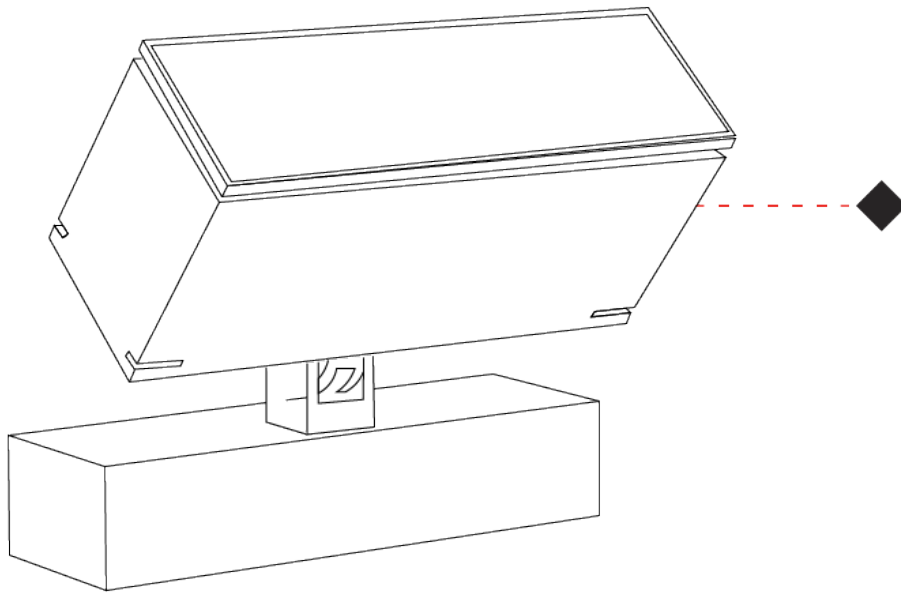

TARGET SURFACE

E9F320-

PROJECT _____

TYPE _____

SPECIFIER _____

QUANTITY _____

DATE _____