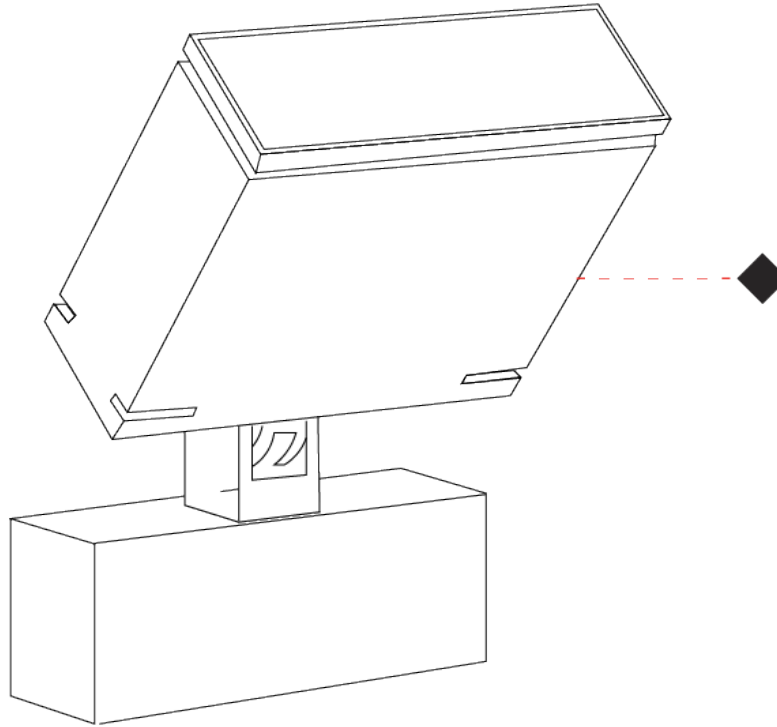

TARGET SURFACE

E9F232-

PROJECT _____

TYPE _____

SPECIFIER _____

QUANTITY _____

DATE _____

E