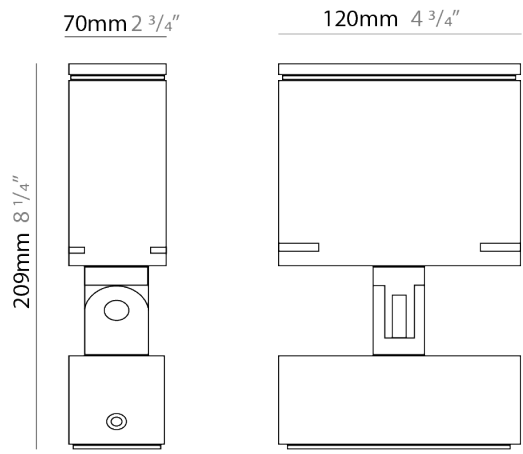

PROJECT
TYPE
SPECIFIER
QUANTITY
DATE

TARGET SURFACE

E9F233- -
base number   Finish   Lens
                         Options   Options

1. To build a product code in our configurator select the specify button on the base model # product page
2. To build a manual product code on this datasheet choose from the options listed below in blue font and add the suffix to the base model #

GENERAL

Series: Target
Brand: Platek
Division: Exterior
Mounting Type: Surface
Mounting Location: Above Ground
Subcategory: Flood

PHYSICAL

Shape: Rectangle
Length (mm): 120
Length (in): 4 3/4
Width (mm): 70
Width (in): 2 3/4
Height (mm): 213
Height (in): 8 3/8
Light Distribution: Adjustable / Direct
Screws: A4 stainless steel
Diffuser: Clear tempered glass
Fixture Finish: BLK / WHI / GRY / COR / ANT / BRZ
Fixture Material: Aluminum Die Cast
Cable Details: 2000mm Cable

ELECTRICAL

Lamp Type: LED
Total Output Wattage (W): 16
Dimming: DMX
Driver Included: No
Driver Location: Remote
Driver Type: Constant Current - Universal
Driver Class: Class 2
Input Voltage (V): 120 - 277
Constant Current (MA): 700

LED

Number of LEDs: 8
Color Temperature (°K): RGBW
CRI: >80 CRI
Lamp Life (hrs): 60000
Special LEDs offerings: RGBW

OPTICAL

Optic°: 9 / 24 / 48 / ELL
Adjustability: Rotational 330°; Tilt 90°

RATINGS AND CERTIFICATIONS

Certified By: Certified for North American Standards
IP Rating: IP66
IK Rating: IK08
Bug Rating: B1 U0 G0