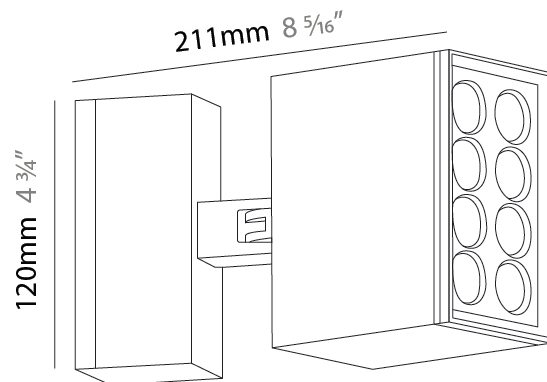

base number   Color   Finish   Lens
Temperature   Options   Options

1. To build a product code in our configurator select the specify button on the base model # product page
2. To build a manual product code on this datasheet choose from the options listed below in blue font and add the suffix to the base model #

GENERAL

Series: Target
Brand: Platek
Division: Exterior
Mounting Type: Post
Mounting Location: Above Ground
Subcategory: Bollard

PHYSICAL

Shape: Rectangle
Length (mm): 120
Length (in): 4 ³/₄
Width (mm): 40
Width (in): 1 ⁹/₁₆
Height (mm): 211
Height (in): 8 ⁵/₁₆
Light Distribution: Adjustable / Direct
Screws: A4 stainless steel
Diffuser: Clear tempered glass
Fixture Finish: [BLK / WHI / GRY / COR / ANT / BRZ](#)
Fixture Material: Aluminum Die Cast

ELECTRICAL

Lamp Type: LED
Input Wattage (W): 20
Total Output Wattage (W): 16
Dimming: Non-Dimmable
Driver Included: Yes
Driver Location: Integrated
Driver Type: Constant Current - 120Vac
Driver Class: Class 2
Input Voltage (V): 120 - 277
Constant Current (MA): 700
Upon Request: Integral: Phase dimming 120Vac / Non-dimming 120/277Vac / Remote: 0-10Vdc dimming

LED

Number of LEDs: 8
Color Temperature (°K): [2700 / 3000 / 4000](#)
Max. Delivered Lumen (lm): Max 1615
CRI: >80 CRI
Lamp Life (hrs): 60000

OPTICAL

Optic°: [9 / 24 / 48 / ELL](#)
Adjustability: Rotational 330°; Tilt 90°

RATINGS AND CERTIFICATIONS

Certified By: Certified for North American Standards
IP rating: IP66
IK Rating: IK08