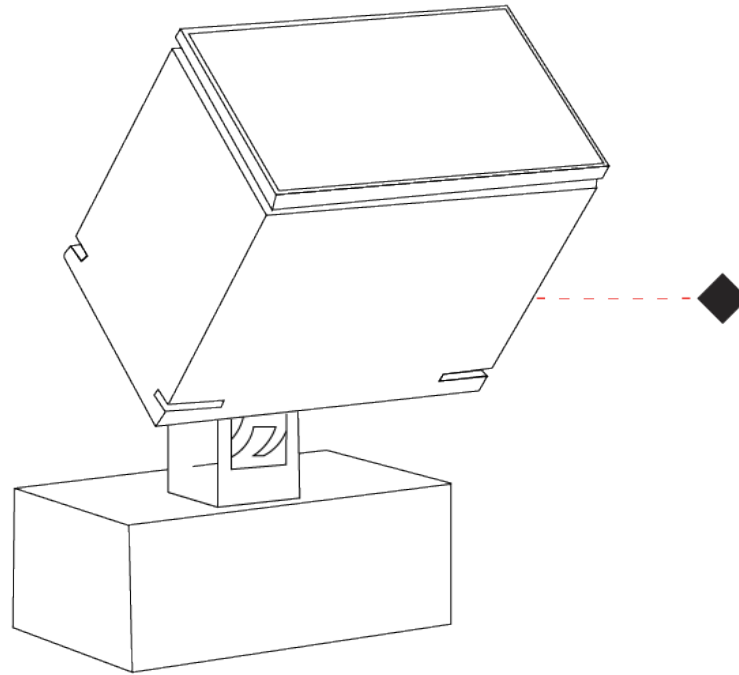

TARGET SURFACE

E9F312-

PROJECT _____

TYPE _____

SPECIFIER _____

QUANTITY _____

DATE _____

E