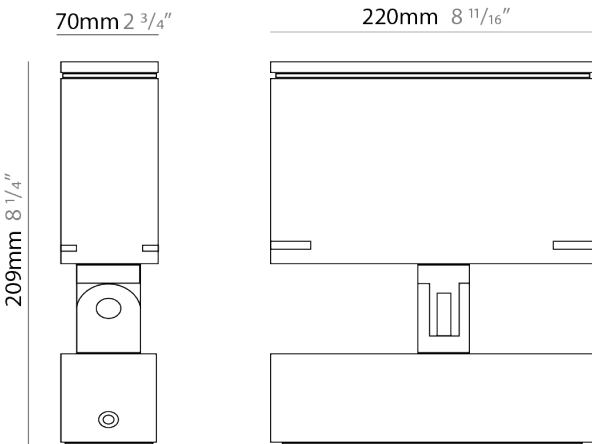

GENERAL

Series: Target
Brand: Platek
Division: Exterior
Mounting Type: Surface
Mounting Location: Above Ground
Subcategory: Flood

PHYSICAL

Shape: Rectangle
Length (mm): 220
Length (in): 8 ¹¹/₁₆
Width (mm): 70
Width (in): 2 ³/₄
Height (mm): 213
Height (in): 8 ³/₈
Light Distribution: Adjustable / Direct
Screws: A4 stainless steel
Diffuser: Clear tempered glass
Fixture Finish: [BLK / WHI / GRY / COR / ANT / BRZ](#)
Fixture Material: Aluminum Die Cast

ELECTRICAL

Lamp Type: LED
Input Wattage (W): 34
Total Output Wattage (W): 32
Dimming: Non-Dimmable
Driver Included: Yes
Driver Location: Integrated
Driver Type: Constant Current - Universal
Driver Class: Class 2
Input Voltage (V): 120 - 277
Constant Current (mA): 700
Upon Request: (Not included - see components [IP65 or higher enclosure to be supplied by others]) Remote: 0-10Vdc dimming / DMX

LED

Number of LEDs: 16
Color Temperature (°K): [3000 / 4000](#)
Max. Delivered Lumen (lm): 3075 / 3200
Nominal Lumen (lm): 4000 / 4160
CRI: >80 CRI
Lamp Life (hrs): 60000

OPTICAL

Optic°: [9 / 24 / 48 / ELL](#)
Adjustability: Rotational 330°; Tilt 90°

RATINGS AND CERTIFICATIONS

Certified By: Certified for North American Standards
IP rating: IP66
IK Rating: IK08
Bug Rating: B3 U0 G0