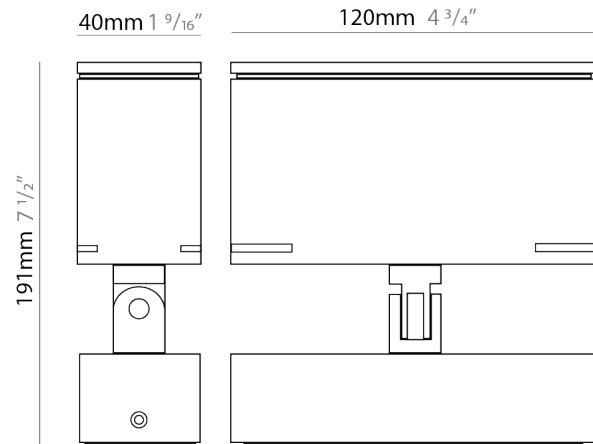

TARGET SURFACE

E9F232- _____ - _____
base number   Finish   Lens
                         Options   Options

1. To build a product code in our configurator select the specify button on the base model # product page
2. To build a manual product code on this datasheet choose from the options listed below in blue font and add the suffix to the base model #

GENERAL

Series: Target
Brand: Platek
Division: Exterior
Mounting Type: Surface
Mounting Location: Above Ground
Subcategory: Flood

PHYSICAL

Shape: Rectangle
Length (mm): 120
Length (in): 4 ¾
Width (mm): 40
Width (in): 1 ⅞
Height (mm): 191
Height (in): 7 ½
Light Distribution: Adjustable / Direct
Screws: A4 stainless steel
Diffuser: Clear tempered glass
Fixture Finish: [BLK / WHI / GRY / COR / ANT / BRZ](#)
Fixture Material: Aluminum Die Cast
Cable Details: 2000mm Cable

ELECTRICAL

Lamp Type: LED
Total Output Wattage (W): 8
Dimming: DMX
Driver Included: No
Driver Location: Remote
Driver Type: Constant Current - Universal
Driver Class: Class 2
Input Voltage (V): 120 - 277
Constant Current (MA): 700

LED

Number of LEDs: 4
Color Temperature (°K): RGBW
CRI: >80 CRI
Lamp Life (hrs): 60000
Special LEDs offerings: RGBW

OPTICAL

Optic°: [9 / 24 / 48 / ELL](#)
Adjustability: Tilt 90°

RATINGS AND CERTIFICATIONS

Certified By: Certified for North American Standards
IP Rating: IP66
IK Rating: IK08
Bug Rating: B3 U0 G0