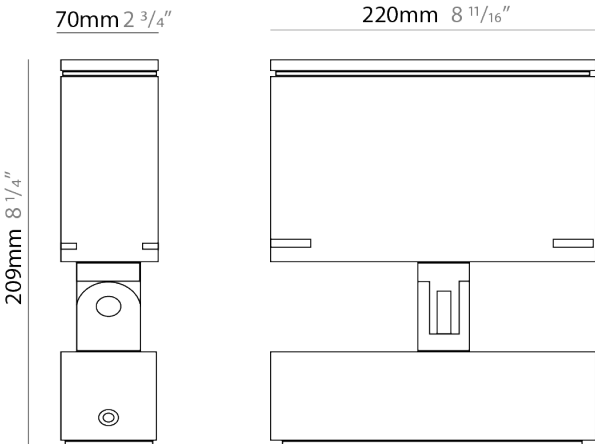

PROJECT _____
TYPE _____
SPECIFIER _____
QUANTITY _____
DATE _____

TARGET SURFACE

E9F234- -
base number   Finish   Lens
                    Options   Options

1. To build a product code in our configurator select the specify button on the base model # product page
2. To build a manual product code on this datasheet choose from the options listed below in blue font and add the suffix to the base model #

GENERAL

Series: Target
Brand: Platek
Division: Exterior
Mounting Type: Surface
Mounting Location: Above Ground
Subcategory: Flood

PHYSICAL

Shape: Rectangle
Length (mm): 220
Length (in): 8 ¹¹/₁₆
Width (mm): 70
Width (in): 2 ³/₄
Height (mm): 213
Height (in): 8 ³/₈
Light Distribution: Adjustable / Direct
Screws: A4 stainless steel
Diffuser: Clear tempered glass
Fixture Finish: BLK / WHI / GRY / COR / ANT / BRZ
Fixture Material: Aluminum Die Cast
Cable Details: 2000mm Cable

ELECTRICAL

Lamp Type: LED
Total Output Wattage (W): 32
Dimming: DMX
Driver Included: No
Driver Location: Remote
Driver Type: Constant Current - Universal
Driver Class: Class 2
Input Voltage (V): 120 - 277
Constant Current (MA): 700

LED

Number of LEDs: 16
Color Temperature (°K): RGBW
CRI: >80 CRI
Lamp Life (hrs): 60000
Special LEDs offerings: RGBW

OPTICAL

Optic°: 9 / 24 / 48 / ELL
Adjustability: Rotational 330°; Tilt 90°

RATINGS AND CERTIFICATIONS

Certified By: Certified for North American Standards
IP rating: IP66
IK Rating: IK08
Bug Rating: B2 U0 G0