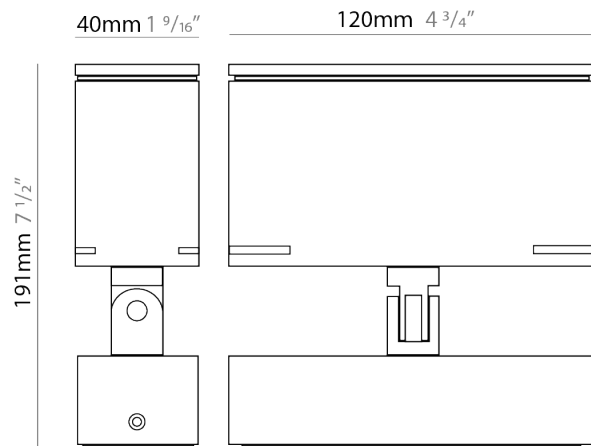

TARGET SURFACE

E9F232- _____ - _____
base number   Finish   Lens
                         Options   Options

1. To build a product code in our configurator select the specify button on the base model # product page
2. To build a manual product code on this datasheet choose from the options listed below in blue font and add the suffix to the base model #

GENERAL

Series: Target
Brand: Platek
Division: Exterior
Mounting Type: Surface
Mounting Location: Above Ground
Subcategory: Flood

PHYSICAL

Shape: Rectangle
Length (mm): 120
Length (in): 4 ³/₄
Width (mm): 40
Width (in): 1 ⁹/₁₆
Height (mm): 191
Height (in): 7 ¹/₂
Light Distribution: Adjustable / Direct
Screws: A4 stainless steel
Diffuser: Clear tempered glass
Fixture Finish: [BLK / WHI / GRY / COR / ANT / BRZ](#)
Fixture Material: Aluminum Die Cast
Cable Details: 2000mm Cable

ELECTRICAL

Lamp Type: LED
Total Output Wattage (W): 8
Dimming: DMX
Driver Included: No
Driver Location: Remote
Driver Type: Constant Current - Universal
Driver Class: Class 2
Input Voltage (V): 120 - 277
Constant Current (MA): 700

LED

Number of LEDs: 4
Color Temperature (°K): RGBW
CRI: >80 CRI
Lamp Life (hrs): 60000
Special LEDs offerings: RGBW

OPTICAL

Optic°: [9 / 24 / 48 / ELL](#)
Adjustability: Tilt 90°

RATINGS AND CERTIFICATIONS

Certified By: Certified for North American Standards
IP Rating: IP66
IK Rating: IK08
Bug Rating: B3 U0 G0