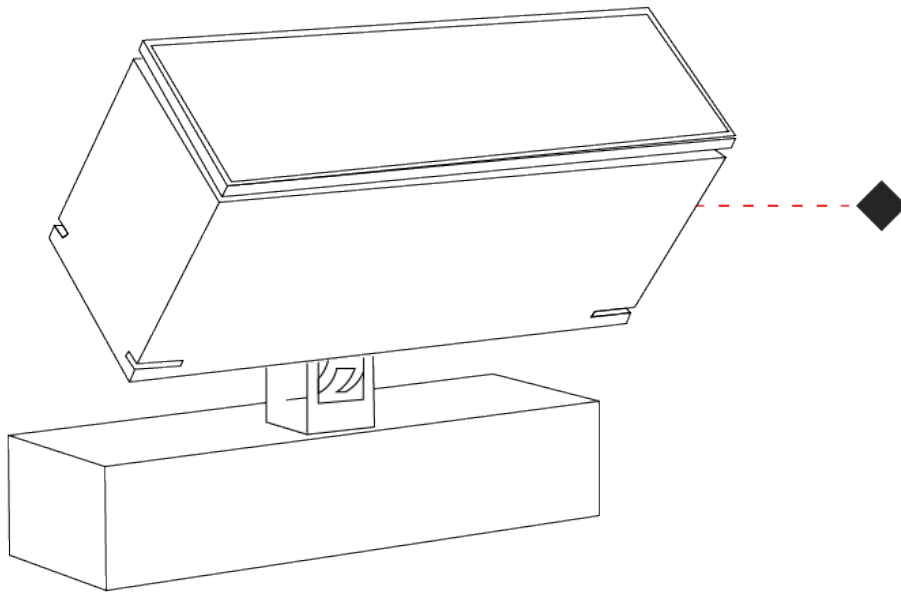

TARGET SURFACE

E9F234-

PROJECT	_____
TYPE	_____
SPECIFIER	_____
QUANTITY	_____
DATE	_____