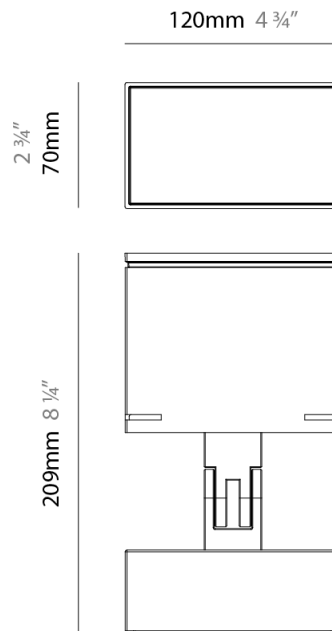

PROJECT	_____
TYPE	_____
SPECIFIER	_____
QUANTITY	_____
DATE	_____

TARGET SURFACE

E9F233- - _____
base number   Finish   Lens
                         Options   Options

1. To build a product code in our configurator select the specify button on the base model # product page
2. To build a manual product code on this datasheet choose from the options listed below in blue font and add the suffix to the base model #

GENERAL

Series: Target
Partner: Platek
Division: Exterior
Installation: Surface
Product Type: Flood
Mounting Location: Above Ground
Light Distribution: Adjustable

PHYSICAL

Shape: Rectangle
Length (mm): 120
Length (in): 4 ¾
Width (mm): 70
Width (in): 2 ¾
Height (mm): 213
Height (in): 8 ⅜
Screws: A4 stainless steel
Diffuser: Clear tempered glass
Fixture Finish: [BLK / WHI / GRY / COR / ANT / BRZ](#)
Fixture Material: Aluminum Die Cast
Cable Details: 2000mm Cable

ELECTRICAL

Lamp Type: LED
Total Output Wattage (W): 16
Dimming: DMX
Driver Included: No
Driver Location: Remote
Driver Type: Constant Current - Universal
Driver Class: Class 2
Input Voltage (V): 120 - 277
Constant Current (MA): 700

LED

Number of LEDs: 8
Color Temperature (°K): RGBW
CRI: >80 CRI
Lamp Life (hrs): 60000
Special LEDs offerings: RGBW

OPTICAL

Optic°: [9 / 24 / 48 / ELL](#)
Adjustability: Rotational 330°; Tilt 90°

RATINGS AND CERTIFICATIONS

Certified By: Certified for North American Standards
IP rating: IP66
IK Rating: IK08
Bug Rating: B1 U0 G0