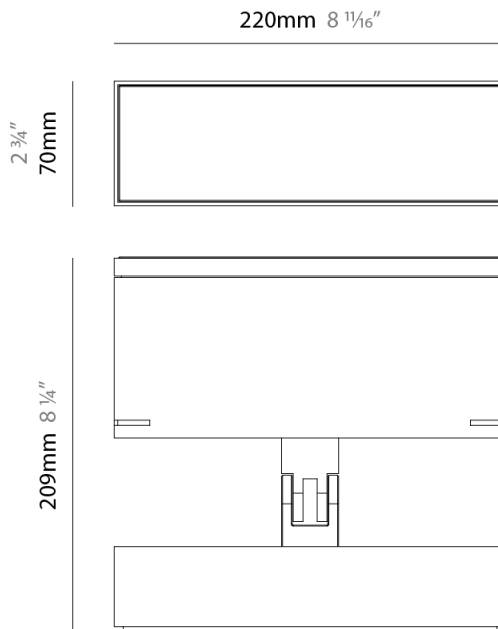

PROJECT _____
TYPE _____
SPECIFIER _____
QUANTITY _____
DATE _____

TARGET SURFACE

E9F234- -
base number   Finish   Lens
                    Options   Options

1. To build a product code in our configurator select the specify button on the base model # product page
2. To build a manual product code on this datasheet choose from the options listed below in blue font and add the suffix to the base model #

GENERAL

Series: Target
Partner: Platek
Division: Exterior
Installation: Surface
Product Type: Flood
Mounting Location: Above Ground
Light Distribution: Adjustable

PHYSICAL

Shape: Rectangle
Length (mm): 220
Length (in): 8 ¹¹/₁₆
Width (mm): 70
Width (in): 2 ³/₄
Height (mm): 213
Height (in): 8 ³/₈
Screws: A4 stainless steel
Diffuser: Clear tempered glass
Fixture Finish: BLK / WHI / GRY / COR / ANT / BRZ
Fixture Material: Aluminum Die Cast
Cable Details: 2000mm Cable

ELECTRICAL

Lamp Type: LED
Total Output Wattage (W): 32
Dimming: DMX
Driver Included: No
Driver Location: Remote
Driver Type: Constant Current - Universal
Driver Class: Class 2
Input Voltage (V): 120 - 277
Constant Current (MA): 700

LED

Number of LEDs: 16
Color Temperature (°K): RGBW
CRI: >80 CRI
Lamp Life (hrs): 60000
Special LEDs offerings: RGBW

OPTICAL

Optic°: 9 / 24 / 48 / ELL
Adjustability: Rotational 330°; Tilt 90°

RATINGS AND CERTIFICATIONS

Certified By: Certified for North American Standards
IP rating: IP66
IK Rating: IK08
Bug Rating: B2 U0 G0