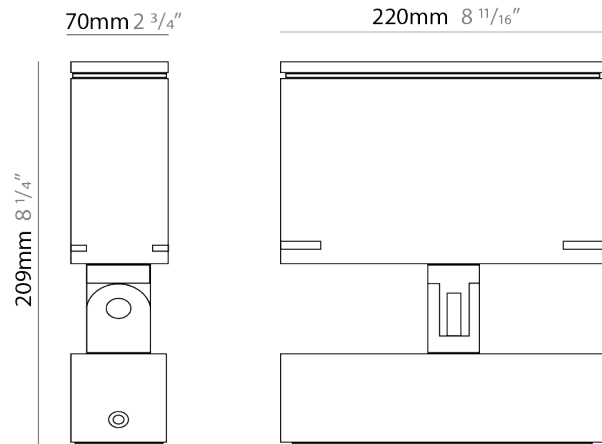

PROJECT _____
TYPE _____
SPECIFIER _____
QUANTITY _____
DATE _____

TARGET SURFACE

E9F234- -
base number   Finish   Lens
                         Options   Options

1. To build a product code in our configurator select the specify button on the base model # product page
2. To build a manual product code on this datasheet choose from the options listed below in blue font and add the suffix to the base model #

GENERAL

Series: Target
Brand: Platek
Division: Exterior
Mounting Type: Surface
Mounting Location: Above Ground
Subcategory: Flood

PHYSICAL

Shape: Rectangle
Length (mm): 220
Length (in): 8 ¹¹/₁₆
Width (mm): 70
Width (in): 2 ³/₄
Height (mm): 213
Height (in): 8 ³/₈
Light Distribution: Adjustable / Direct
Screws: A4 stainless steel
Diffuser: Clear tempered glass
Fixture Finish: BLK / WHI / GRY / COR / ANT / BRZ
Fixture Material: Aluminum Die Cast
Cable Details: 2000mm Cable

ELECTRICAL

Lamp Type: LED
Total Output Wattage (W): 32
Dimming: DMX
Driver Included: No
Driver Location: Remote
Driver Type: Constant Current - Universal
Driver Class: Class 2
Input Voltage (V): 120 - 277
Constant Current (MA): 700

LED

Number of LEDs: 16
Color Temperature (°K): RGBW
CRI: >80 CRI
Lamp Life (hrs): 60000
Special LEDs offerings: RGBW

OPTICAL

Optic°: 9 / 24 / 48 / ELL
Adjustability: Rotational 330°; Tilt 90°

RATINGS AND CERTIFICATIONS

Certified By: Certified for North American Standards
IP rating: IP66
IK Rating: IK08
Bug Rating: B2 U0 G0