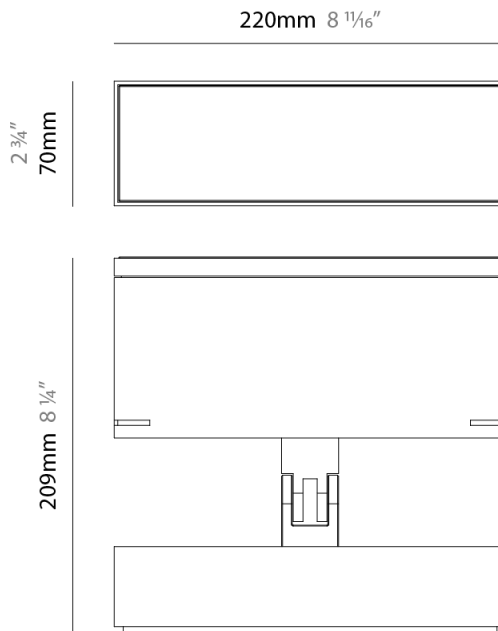

PROJECT
TYPE
SPECIFIER
QUANTITY
DATE

TARGET SURFACE

E9F234-

base number   Finish Options   Lens Options

1. To build a product code in our configurator select the specify button on the base model # product page
2. To build a manual product code on this datasheet choose from the options listed below in blue font and add the suffix to the base model #

GENERAL

Series: Target
Partner: Platek
Division: Exterior
Installation: Surface
Product Type: Flood
Mounting Location: Above Ground
Light Distribution: Adjustable

PHYSICAL

Shape: Rectangle
Length (mm): 220
Length (in): 8 11/16
Width (mm): 70
Width (in): 2 3/4
Height (mm): 213
Height (in): 8 3/8
Screws: A4 stainless steel
Diffuser: Clear tempered glass
Fixture Finish: BLK / WHI / GRY / COR / ANT / BRZ
Fixture Material: Aluminum Die Cast
Cable Details: 2000mm Cable

ELECTRICAL

Lamp Type: LED
Total Output Wattage (W): 32
Dimming: DMX
Driver Included: No
Driver Location: Remote
Driver Type: Constant Current - Universal
Driver Class: Class 2
Input Voltage (V): 120 - 277
Constant Current (MA): 700

LED

Number of LEDs: 16
Color Temperature (°K): RGBW
CRI: >80 CRI
Lamp Life (hrs): 60000
Special LEDs offerings: RGBW

OPTICAL

Optic°: 9 / 24 / 48 / ELL
Adjustability: Rotational 330°; Tilt 90°

RATINGS AND CERTIFICATIONS

Certified By: Certified for North American Standards
IP rating: IP66
IK Rating: IK08
Bug Rating: B2 U0 G0