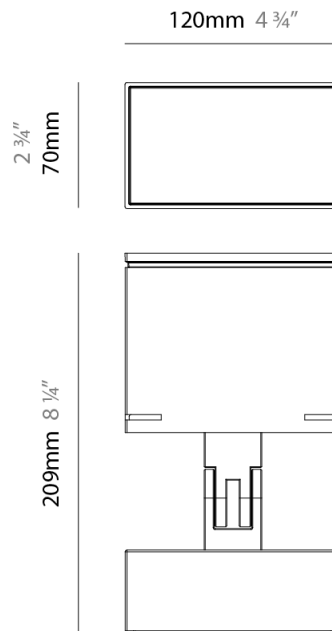

PROJECT
TYPE
SPECIFIER
QUANTITY
DATE

TARGET SURFACE

E9F233- -
base number   Finish   Lens
                         Options   Options

1. To build a product code in our configurator select the specify button on the base model # product page
2. To build a manual product code on this datasheet choose from the options listed below in blue font and add the suffix to the base model #

GENERAL

Series: Target
Partner: Platek
Division: Exterior
Installation: Surface
Product Type: Flood
Mounting Location: Above Ground
Light Distribution: Adjustable

PHYSICAL

Shape: Rectangle
Length (mm): 120
Length (in): 4 ¾
Width (mm): 70
Width (in): 2 ¾
Height (mm): 213
Height (in): 8 ⅜
Screws: A4 stainless steel
Diffuser: Clear tempered glass
Fixture Finish: [BLK / WHI / GRY / COR / ANT / BRZ](#)
Fixture Material: Aluminum Die Cast
Cable Details: 2000mm Cable

ELECTRICAL

Lamp Type: LED
Total Output Wattage (W): 16
Dimming: DMX
Driver Included: No
Driver Location: Remote
Driver Type: Constant Current - Universal
Driver Class: Class 2
Input Voltage (V): 120 - 277
Constant Current (MA): 700

LED

Number of LEDs: 8
Color Temperature (°K): RGBW
CRI: >80 CRI
Lamp Life (hrs): 60000
Special LEDs offerings: RGBW

OPTICAL

Optic°: [9 / 24 / 48 / ELL](#)
Adjustability: Rotational 330°; Tilt 90°

RATINGS AND CERTIFICATIONS

Certified By: Certified for North American Standards
IP rating: IP66
IK Rating: IK08
Bug Rating: B1 U0 G0