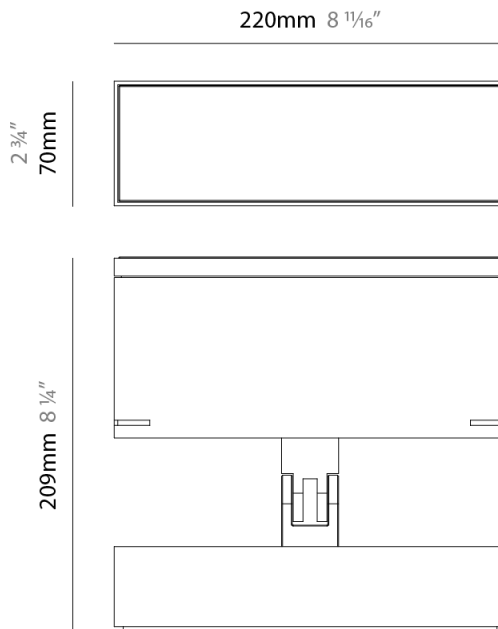

GENERAL

Series: Target
Partner: Platek
Division: Exterior
Installation: Surface
Product Type: Flood
Mounting Location: Above Ground
Light Distribution: Adjustable

PHYSICAL

Shape: Rectangle
Length (mm): 220
Length (in): 8 ¹¹/₁₆
Width (mm): 70
Width (in): 2 ³/₄
Height (mm): 213
Height (in): 8 ³/₈
Screws: A4 stainless steel
Diffuser: Clear tempered glass
Fixture Finish: BLK / WHI / GRY / COR / ANT / BRZ
Fixture Material: Aluminum Die Cast

ELECTRICAL

Lamp Type: LED
Input Wattage (W): 34
Total Output Wattage (W): 32
Dimming: Non-Dimmable
Driver Included: Yes
Driver Location: Integrated
Driver Type: Constant Current - Universal
Driver Class: Class 2
Input Voltage (V): 120 - 277
Constant Current (MA): 700
Upon Request: (Not included - see components [IP65 or higher enclosure to be supplied by others]) Remote: 0-10Vdc dimming / DMX

LED

Number of LEDs: 16
Color Temperature (°K): 3000 / 4000
Max. Delivered Lumen (lm): 3075 / 3200
Nominal Lumen (lm): 4000 / 4160
CRI: >80 CRI
Lamp Life (hrs): 60000

OPTICAL

Optic°: 9 / 24 / 48 / ELL
Adjustability: Rotational 330°; Tilt 90°

RATINGS AND CERTIFICATIONS

Certified By: Certified for North American Standards
IP rating: IP66
IK Rating: IK08
Bug Rating: B3 U0 G0