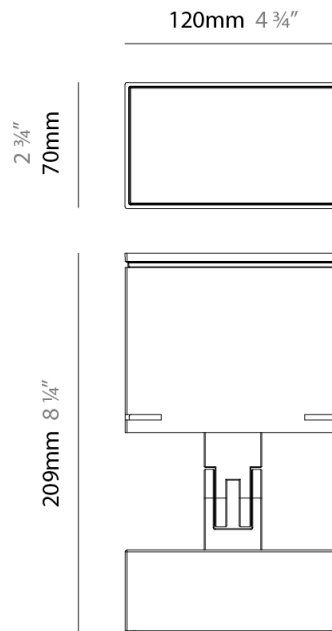

PROJECT	_____
TYPE	_____
SPECIFIER	_____
QUANTITY	_____
DATE	_____

TARGET SURFACE

E9F233-

base number   Finish   Lens
Options   Options

1. To build a product code in our configurator select the specify button on the base model # product page
2. To build a manual product code on this datasheet choose from the options listed below in blue font and add the suffix to the base model #

GENERAL

Series: Target
Partner: Platek
Division: Exterior
Installation: Surface
Product Type: Flood
Mounting Location: Above Ground
Light Distribution: Adjustable

PHYSICAL

Shape: Rectangle
Length (mm): 120
Length (in): 4 ¾
Width (mm): 70
Width (in): 2 ¾
Height (mm): 213
Height (in): 8 ⅜
Screws: A4 stainless steel
Diffuser: Clear tempered glass
Fixture Finish: [BLK / WHI / GRY / COR / ANT / BRZ](#)
Fixture Material: Aluminum Die Cast
Cable Details: 2000mm Cable

ELECTRICAL

Lamp Type: LED
Total Output Wattage (W): 16
Dimming: DMX
Driver Included: No
Driver Location: Remote
Driver Type: Constant Current - Universal
Driver Class: Class 2
Input Voltage (V): 120 - 277
Constant Current (MA): 700

LED

Number of LEDs: 8
Color Temperature (°K): RGBW
CRI: >80 CRI
Lamp Life (hrs): 60000
Special LEDs offerings: RGBW

OPTICAL

Optic°: [9 / 24 / 48 / ELL](#)
Adjustability: Rotational 330°; Tilt 90°

RATINGS AND CERTIFICATIONS

Certified By: Certified for North American Standards
IP rating: IP66
IK Rating: IK08
Bug Rating: B1 U0 G0