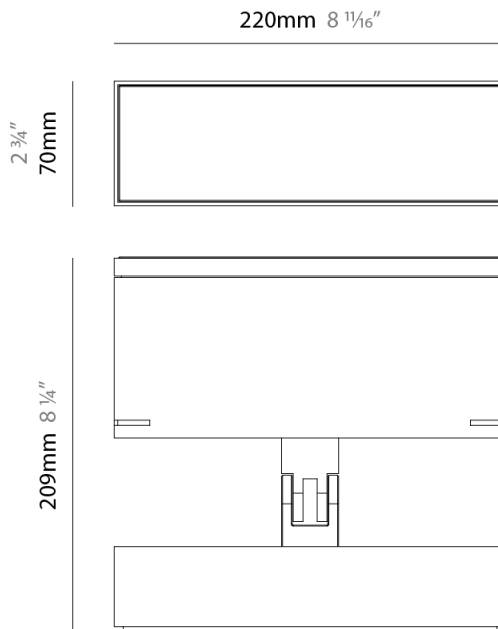

PROJECT _____
TYPE _____
SPECIFIER _____
QUANTITY _____
DATE _____

TARGET SURFACE

E9F234- _____ - _____
base number   Finish   Lens
                         Options   Options

1. To build a product code in our configurator select the specify button on the base model # product page
2. To build a manual product code on this datasheet choose from the options listed below in blue font and add the suffix to the base model #

GENERAL

Series: Target
Partner: Platek
Division: Exterior
Installation: Surface
Product Type: Flood
Mounting Location: Above Ground
Light Distribution: Adjustable

PHYSICAL

Shape: Rectangle
Length (mm): 220
Length (in): 8 ¹¹/₁₆
Width (mm): 70
Width (in): 2 ³/₄
Height (mm): 213
Height (in): 8 ³/₈
Screws: A4 stainless steel
Diffuser: Clear tempered glass
Fixture Finish: [BLK / WHI / GRY / COR / ANT / BRZ](#)
Fixture Material: Aluminum Die Cast
Cable Details: 2000mm Cable

ELECTRICAL

Lamp Type: LED
Total Output Wattage (W): 32
Dimming: DMX
Driver Included: No
Driver Location: Remote
Driver Type: Constant Current - Universal
Driver Class: Class 2
Input Voltage (V): 120 - 277
Constant Current (MA): 700

LED

Number of LEDs: 16
Color Temperature (°K): RGBW
CRI: >80 CRI
Lamp Life (hrs): 60000
Special LEDs offerings: RGBW

OPTICAL

Optic°: [9 / 24 / 48 / ELL](#)
Adjustability: Rotational 330°; Tilt 90°

RATINGS AND CERTIFICATIONS

Certified By: Certified for North American Standards
IP rating: IP66
IK Rating: IK08
Bug Rating: B2 U0 G0