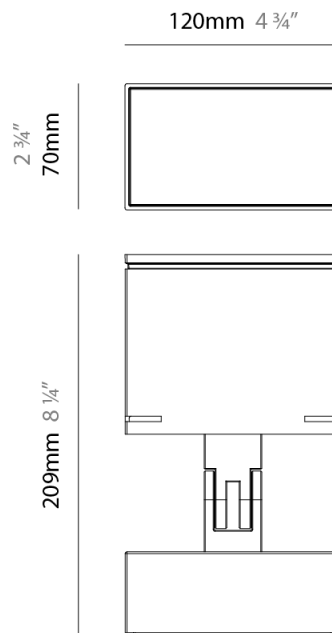

1. To build a product code in our configurator select the specify button on the base model # product page
2. To build a manual product code on this datasheet choose from the options listed below in blue font and add the suffix to the base model #

GENERAL

Series: Target
Partner: Platek
Division: Exterior
Installation: Surface
Product Type: Flood
Mounting Location: Above Ground
Light Distribution: Adjustable

PHYSICAL

Shape: Rectangle
Length (mm): 120
Length (in): 4 ¾
Width (mm): 70
Width (in): 2 ¾
Height (mm): 213
Height (in): 8 ⅜
Screws: A4 stainless steel
Diffuser: Clear tempered glass
Fixture Finish: BLK / WHI / GRY / COR / ANT / BRZ
Fixture Material: Aluminum Die Cast

ELECTRICAL

Lamp Type: LED
Input Wattage (W): 20
Total Output Wattage (W): 16
Dimming: Non-Dimmable
Driver Included: Yes
Driver Location: Integrated
Driver Type: Constant Current - 120Vac
Driver Class: Class 2
Input Voltage (V): 120 - 277
Constant Current (mA): 700
Upon Request: Integral: Phase dimming 120Vac / Non-dimming 120/277Vac / Remote: 0-10Vdc dimming

LED

Number of LEDs: 8
Color Temperature (°K): 3000 / 4000
Max. Delivered Lumen (lm): 1615 / 1680
Nominal Lumen (lm): 2000 / 2080
CRI: >80 CRI
Lamp Life (hrs): 60000

OPTICAL

Optic: 9 / 24 / 48 / ELL
Adjustability: Rotational 330°; Tilt 90°

RATINGS AND CERTIFICATIONS

Certified By: Certified for North American Standards
IP rating: IP66
IK Rating: IK08
Bug Rating: B2 U0 G0