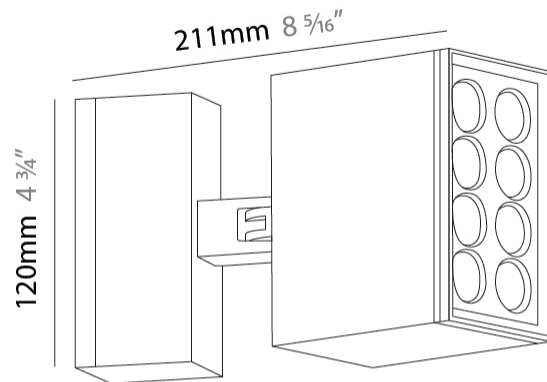

base number   Color   Finish   Lens
Temperature   Options   Options

1. To build a product code in our configurator select the specify button on the base model # product page
2. To build a manual product code on this datasheet choose from the options listed below in blue font and add the suffix to the base model #

GENERAL

Series: Target
Brand: Platek
Division: Exterior
Mounting Type: Post
Mounting Location: Above Ground
Subcategory: Bollard

PHYSICAL

Shape: Rectangle
Length (mm): 120
Length (in): 4 3/4
Width (mm): 40
Width (in): 1 9/16
Height (mm): 211
Height (in): 8 5/16
Light Distribution: Adjustable / Direct
Screws: A4 stainless steel
Diffuser: Clear tempered glass
Fixture Finish: [BLK / WHI / GRY / COR / ANT / BRZ](#)
Fixture Material: Aluminum Die Cast

ELECTRICAL

Lamp Type: LED
Input Wattage (W): 20
Total Output Wattage (W): 16
Dimming: Non-Dimmable
Driver Included: Yes
Driver Location: Integrated
Driver Type: Constant Current - 120Vac
Driver Class: Class 2
Input Voltage (V): 120 - 277
Constant Current (MA): 700
Upon Request: Integral: Phase dimming 120Vac / Non-dimming 120/277Vac / Remote: 0-10Vdc dimming

LED

Number of LEDs: 8
Color Temperature (°K): [2700 / 3000 / 4000](#)
Max. Delivered Lumen (lm): Max 1615
CRI: >80 CRI
Lamp Life (hrs): 60000

OPTICAL

Optic°: [9 / 24 / 48 / ELL](#)
Adjustability: Rotational 330°; Tilt 90°

RATINGS AND CERTIFICATIONS

Certified By: Certified for North American Standards
IP rating: IP66
IK Rating: IK08