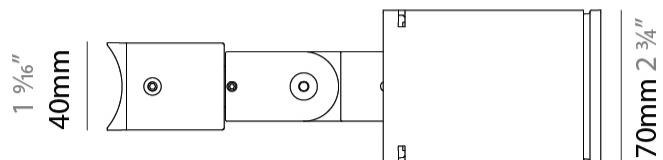

base number   Color   Finish   Lens
Temperature   Options   Options

1. To build a product code in our configurator select the specify button on the base model # product page
2. To build a manual product code on this datasheet choose from the options listed below in blue font and add the suffix to the base model #

GENERAL

Series: Target
Brand: Platek
Division: Exterior
Mounting Type: Post
Mounting Location: Above Ground
Subcategory: Bollard

PHYSICAL

Shape: Rectangle
Length (mm): 120
Length (in): 4 3/4
Width (mm): 40
Width (in): 1 9/16
Height (mm): 211
Height (in): 8 5/16
Light Distribution: Adjustable / Direct
Screws: A4 stainless steel
Diffuser: Clear tempered glass
Fixture Finish: [BLK / WHI / GRY / COR / ANT / BRZ](#)
Fixture Material: Aluminum Die Cast

ELECTRICAL

Lamp Type: LED
Input Wattage (W): 20
Total Output Wattage (W): 16
Dimming: Non-Dimmable
Driver Included: Yes
Driver Location: Integrated
Driver Type: Constant Current - 120Vac
Driver Class: Class 2
Input Voltage (V): 120 - 277
Constant Current (MA): 700
Upon Request: Integral: Phase dimming 120Vac / Non-dimming 120/277Vac / Remote: 0-10Vdc dimming

LED

Number of LEDs: 8
Color Temperature (°K): [2700 / 3000 / 4000](#)
Max. Delivered Lumen (lm): Max 1615
CRI: >80 CRI
Lamp Life (hrs): 60000

OPTICAL

Optic°: [9 / 24 / 48 / ELL](#)
Adjustability: Rotational 330°; Tilt 90°

RATINGS AND CERTIFICATIONS

Certified By: Certified for North American Standards
IP rating: IP66
IK Rating: IK08