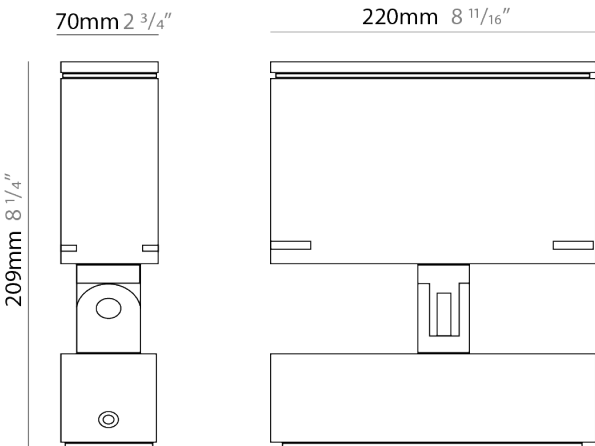

PROJECT	_____
TYPE	_____
SPECIFIER	_____
QUANTITY	_____
DATE	_____

TARGET SURFACE

E9F234- - _____
base number   Finish   Lens
                         Options   Options

1. To build a product code in our configurator select the specify button on the base model # product page
2. To build a manual product code on this datasheet choose from the options listed below in blue font and add the suffix to the base model #

GENERAL

Series: Target
Brand: Platek
Division: Exterior
Mounting Type: Surface
Mounting Location: Above Ground
Subcategory: Flood

PHYSICAL

Shape: Rectangle
Length (mm): 220
Length (in): 8 ¹¹/₁₆
Width (mm): 70
Width (in): 2 ³/₄
Height (mm): 213
Height (in): 8 ³/₈
Light Distribution: Adjustable / Direct
Screws: A4 stainless steel
Diffuser: Clear tempered glass
Fixture Finish: [BLK / WHI / GRY / COR / ANT / BRZ](#)
Fixture Material: Aluminum Die Cast
Cable Details: 2000mm Cable

ELECTRICAL

Lamp Type: LED
Total Output Wattage (W): 32
Dimming: DMX
Driver Included: No
Driver Location: Remote
Driver Type: Constant Current - Universal
Driver Class: Class 2
Input Voltage (V): 120 - 277
Constant Current (MA): 700

LED

Number of LEDs: 16
Color Temperature (°K): RGBW
CRI: >80 CRI
Lamp Life (hrs): 60000
Special LEDs offerings: RGBW

OPTICAL

Optic°: [9 / 24 / 48 / ELL](#)
Adjustability: Rotational 330°; Tilt 90°

RATINGS AND CERTIFICATIONS

Certified By: Certified for North American Standards
IP rating: IP66
IK Rating: IK08
Bug Rating: B2 U0 G0