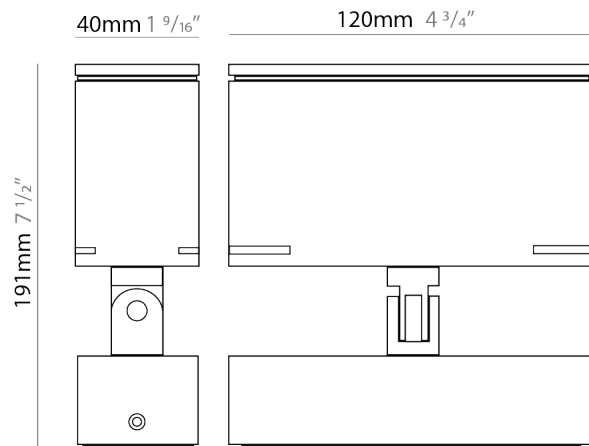

TARGET SURFACE

E9F232- _____ - _____
base number   Finish   Lens
                         Options   Options

1. To build a product code in our configurator select the specify button on the base model # product page
2. To build a manual product code on this datasheet choose from the options listed below in blue font and add the suffix to the base model #

GENERAL

Series: Target
Brand: Platek
Division: Exterior
Mounting Type: Surface
Mounting Location: Above Ground
Subcategory: Flood

PHYSICAL

Shape: Rectangle
Length (mm): 120
Length (in): 4 ¾
Width (mm): 40
Width (in): 1 9/16
Height (mm): 191
Height (in): 7 ½
Light Distribution: Adjustable / Direct
Screws: A4 stainless steel
Diffuser: Clear tempered glass
Fixture Finish: [BLK / WHI / GRY / COR / ANT / BRZ](#)
Fixture Material: Aluminum Die Cast
Cable Details: 2000mm Cable

ELECTRICAL

Lamp Type: LED
Total Output Wattage (W): 8
Dimming: DMX
Driver Included: No
Driver Location: Remote
Driver Type: Constant Current - Universal
Driver Class: Class 2
Input Voltage (V): 120 - 277
Constant Current (MA): 700

LED

Number of LEDs: 4
Color Temperature (°K): RGBW
CRI: >80 CRI
Lamp Life (hrs): 60000
Special LEDs offerings: RGBW

OPTICAL

Optic°: [9 / 24 / 48 / ELL](#)
Adjustability: Tilt 90°

RATINGS AND CERTIFICATIONS

Certified By: Certified for North American Standards
IP Rating: IP66
IK Rating: IK08
Bug Rating: B3 U0 G0