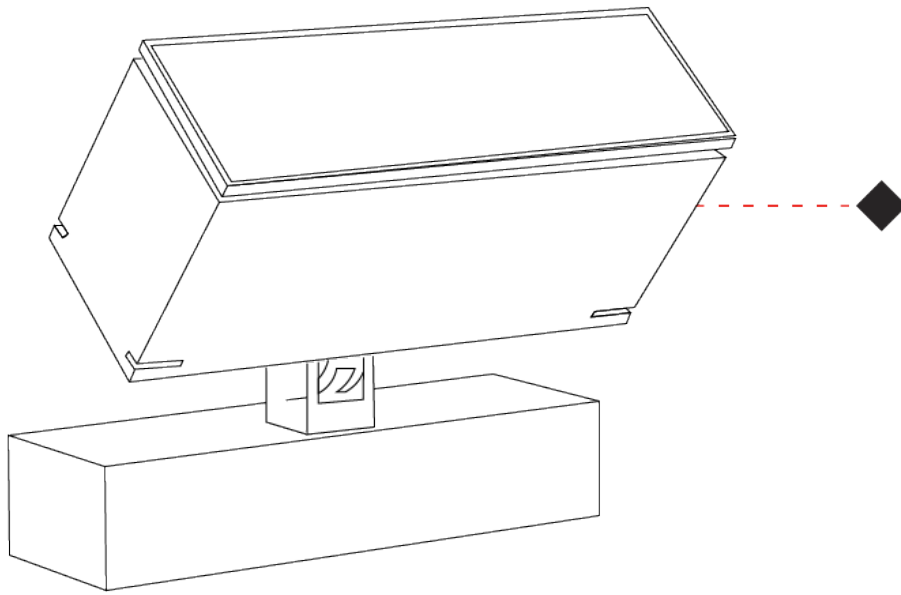

TARGET SURFACE

E9F320-

PROJECT _____

TYPE _____

SPECIFIER _____

QUANTITY _____

DATE _____