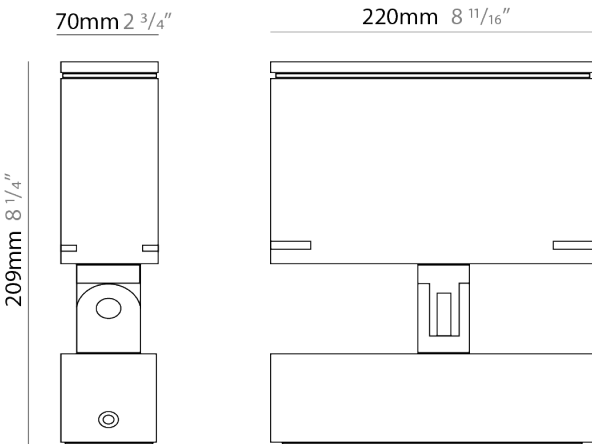

TARGET SURFACE

E9F234-

base number   Finish   Lens
Options   Options

1. To build a product code in our configurator select the specify button on the base model # product page
2. To build a manual product code on this datasheet choose from the options listed below in blue font and add the suffix to the base model #

GENERAL

Series: Target
Brand: Platek
Division: Exterior
Mounting Type: Surface
Mounting Location: Above Ground
Subcategory: Flood

PHYSICAL

Shape: Rectangle
Length (mm): 220
Length (in): 8 ¹¹/₁₆
Width (mm): 70
Width (in): 2 ³/₄
Height (mm): 213
Height (in): 8 ³/₈
Light Distribution: Adjustable / Direct
Screws: A4 stainless steel
Diffuser: Clear tempered glass
Fixture Finish: BLK / WHI / GRY / COR / ANT / BRZ
Fixture Material: Aluminum Die Cast
Cable Details: 2000mm Cable

ELECTRICAL

Lamp Type: LED
Total Output Wattage (W): 32
Dimming: DMX
Driver Included: No
Driver Location: Remote
Driver Type: Constant Current - Universal
Driver Class: Class 2
Input Voltage (V): 120 - 277
Constant Current (MA): 700

LED

Number of LEDs: 16
Color Temperature (°K): RGBW
CRI: >80 CRI
Lamp Life (hrs): 60000
Special LEDs offerings: RGBW

OPTICAL

Optic°: 9 / 24 / 48 / ELL
Adjustability: Rotational 330°; Tilt 90°

RATINGS AND CERTIFICATIONS

Certified By: Certified for North American Standards
IP rating: IP66
IK Rating: IK08
Bug Rating: B2 U0 G0