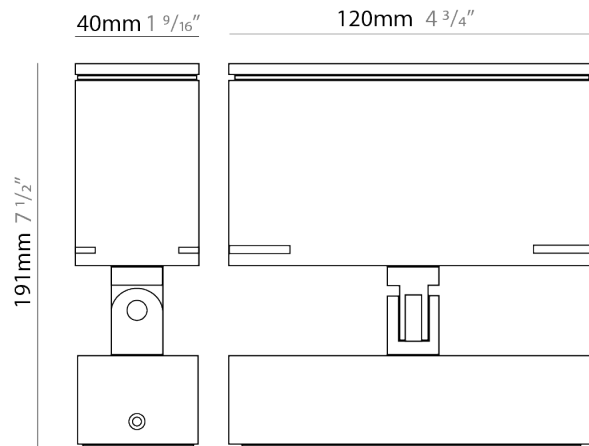

TARGET SURFACE

E9F232- _____ - _____
base number   Finish   Lens
                         Options   Options

1. To build a product code in our configurator select the specify button on the base model # product page
2. To build a manual product code on this datasheet choose from the options listed below in blue font and add the suffix to the base model #

GENERAL

Series: Target
Brand: Platek
Division: Exterior
Mounting Type: Surface
Mounting Location: Above Ground
Subcategory: Flood

PHYSICAL

Shape: Rectangle
Length (mm): 120
Length (in): 4 ³/₄
Width (mm): 40
Width (in): 1 ⁹/₁₆
Height (mm): 191
Height (in): 7 ¹/₂
Light Distribution: Adjustable / Direct
Screws: A4 stainless steel
Diffuser: Clear tempered glass
Fixture Finish: BLK / WHI / GRY / COR / ANT / BRZ
Fixture Material: Aluminum Die Cast
Cable Details: 2000mm Cable

ELECTRICAL

Lamp Type: LED
Total Output Wattage (W): 8
Dimming: DMX
Driver Included: No
Driver Location: Remote
Driver Type: Constant Current - Universal
Driver Class: Class 2
Input Voltage (V): 120 - 277
Constant Current (MA): 700

LED

Number of LEDs: 4
Color Temperature (°K): RGBW
CRI: >80 CRI
Lamp Life (hrs): 60000
Special LEDs offerings: RGBW

OPTICAL

Optic°: 9 / 24 / 48 / ELL
Adjustability: Tilt 90°

RATINGS AND CERTIFICATIONS

Certified By: Certified for North American Standards
IP Rating: IP66
IK Rating: IK08
Bug Rating: B3 U0 G0