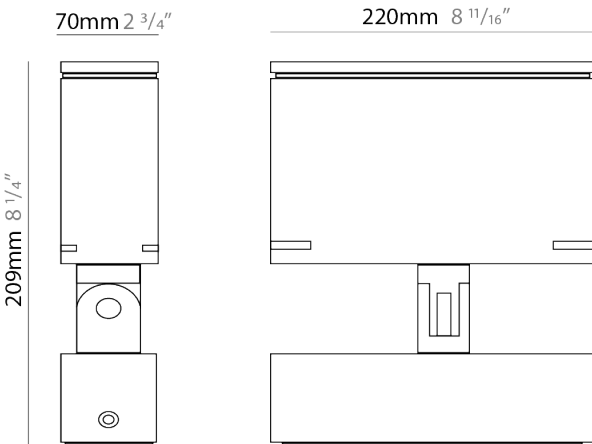

PROJECT	_____
TYPE	_____
SPECIFIER	_____
QUANTITY	_____
DATE	_____

TARGET SURFACE

E9F234- _____ - _____
base number   Finish   Lens
                         Options   Options

1. To build a product code in our configurator select the specify button on the base model # product page
2. To build a manual product code on this datasheet choose from the options listed below in blue font and add the suffix to the base model #

GENERAL

Series: Target
Brand: Platek
Division: Exterior
Mounting Type: Surface
Mounting Location: Above Ground
Subcategory: Flood

PHYSICAL

Shape: Rectangle
Length (mm): 220
Length (in): 8 ¹¹/₁₆
Width (mm): 70
Width (in): 2 ³/₄
Height (mm): 213
Height (in): 8 ³/₈
Light Distribution: Adjustable / Direct
Screws: A4 stainless steel
Diffuser: Clear tempered glass
Fixture Finish: BLK / WHI / GRY / COR / ANT / BRZ
Fixture Material: Aluminum Die Cast
Cable Details: 2000mm Cable

ELECTRICAL

Lamp Type: LED
Total Output Wattage (W): 32
Dimming: DMX
Driver Included: No
Driver Location: Remote
Driver Type: Constant Current - Universal
Driver Class: Class 2
Input Voltage (V): 120 - 277
Constant Current (MA): 700

LED

Number of LEDs: 16
Color Temperature (°K): RGBW
CRI: >80 CRI
Lamp Life (hrs): 60000
Special LEDs offerings: RGBW

OPTICAL

Optic°: 9 / 24 / 48 / ELL
Adjustability: Rotational 330°; Tilt 90°

RATINGS AND CERTIFICATIONS

Certified By: Certified for North American Standards
IP rating: IP66
IK Rating: IK08
Bug Rating: B2 U0 G0