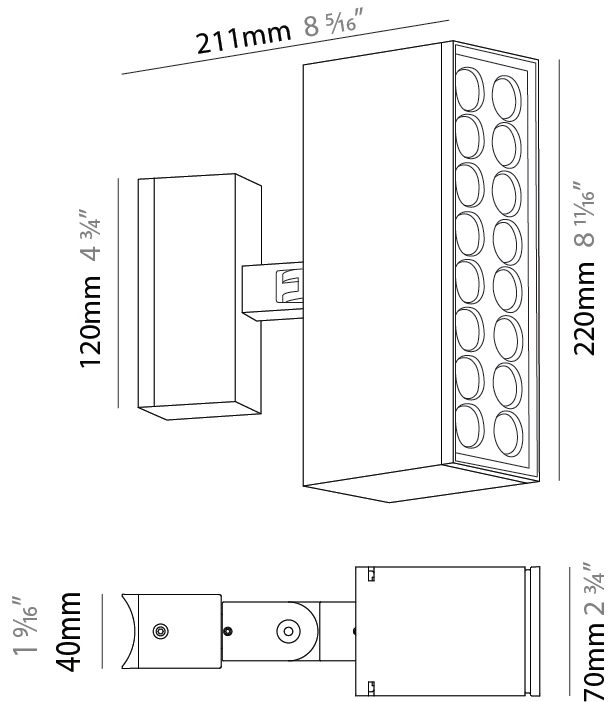

1. To build a product code in our configurator select the specify button on the base model # product page
2. To build a manual product code on this datasheet choose from the options listed below in blue font and add the suffix to the base model #

GENERAL

Series: Target
Brand: Platek
Division: Exterior
Mounting Type: Post
Mounting Location: Above Ground
Subcategory: Bollard

PHYSICAL

Shape: Rectangle
Length (mm): 220
Length (in): 8 ¹¹/₁₆
Width (mm): 70
Width (in): 2 ³/₄
Height (mm): 227
Height (in): 2 ³/₄
Light Distribution: Adjustable / Direct
Screws: A4 stainless steel
Diffuser: Clear tempered glass
Fixture Finish: [BLK / WHI / GRY / COR / ANT / BRZ](#)
Fixture Material: Aluminum Die Cast

ELECTRICAL

Lamp Type: LED
Input Wattage (W): 34
Total Output Wattage (W): 32
Dimming: Non-Dimmable
Driver Included: Yes
Driver Location: Integrated
Driver Type: Constant Current - Universal
Driver Class: Class 2
Input Voltage (V): 120 - 277
Constant Current (MA): 700
Upon Request: (Not included - see components [IP65 or higher enclosure to be supplied by others]) Remote: 0-10Vdc dimming / DMX

LED

Number of LEDs: 16
Color Temperature (°K): [2700 / 3000 / 4000](#)
Max. Delivered Lumen (lm): Max 4610
CRI: >80 CRI
Lamp Life (hrs): 60000

OPTICAL

Optic°: [9 / 24 / 48 / ELL](#)
Adjustability: Rotational 330°; Tilt 90°

RATINGS AND CERTIFICATIONS

Certified By: Certified for North American Standards
IP rating: IP66
IK Rating: IK08