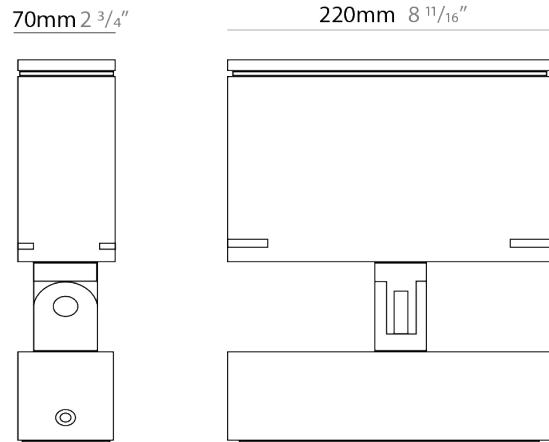

GENERAL

Series: Target
Brand: Platek
Division: Exterior
Mounting Type: Surface
Mounting Location: Above Ground
Subcategory: Flood

PHYSICAL

Shape: Rectangle
Length (mm): 220
Length (in): 8 ¹¹/₁₆
Width (mm): 70
Width (in): 2 ³/₄
Height (mm): 213
Height (in): 8 ³/₈
Light Distribution: Adjustable / Direct
Screws: A4 stainless steel
Diffuser: Clear tempered glass
Fixture Finish: BLK / WHI / GRY / COR / ANT / BRZ
Fixture Material: Aluminum Die Cast

ELECTRICAL

Lamp Type: LED
Input Wattage (W): 34
Total Output Wattage (W): 32
Dimming: Non-Dimmable
Driver Included: Yes
Driver Location: Integrated
Driver Type: Constant Current - Universal
Driver Class: Class 2
Input Voltage (V): 120 - 277
Constant Current (mA): 700
Upon Request: (Not included - see components [IP65 or higher enclosure to be supplied by others]) Remote: 0-10Vdc dimming / DMX

LED

Number of LEDs: 16
Color Temperature (°K): 3000 / 4000
Max. Delivered Lumen (lm): 3075 / 3200
Nominal Lumen (lm): 4000 / 4160
CRI: >80 CRI
Lamp Life (hrs): 60000

OPTICAL

Optic°: 9 / 24 / 48 / ELL
Adjustability: Rotational 330°; Tilt 90°

RATINGS AND CERTIFICATIONS

Certified By: Certified for North American Standards
IP rating: IP66
IK Rating: IK08
Bug Rating: B3 U0 G0