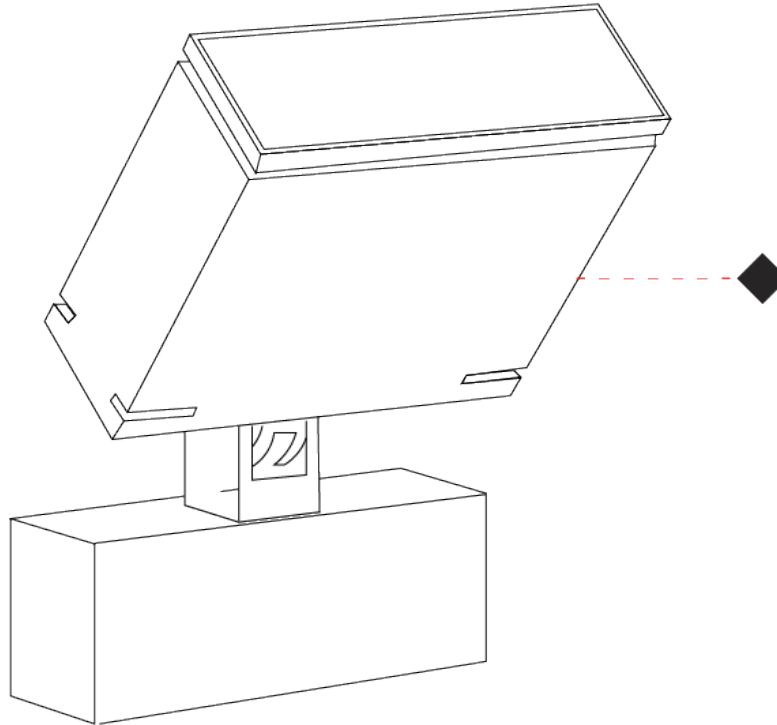

TARGET SURFACE

E9F232-

PROJECT

TYPE

SPECIFIER

QUANTITY

DATE

E