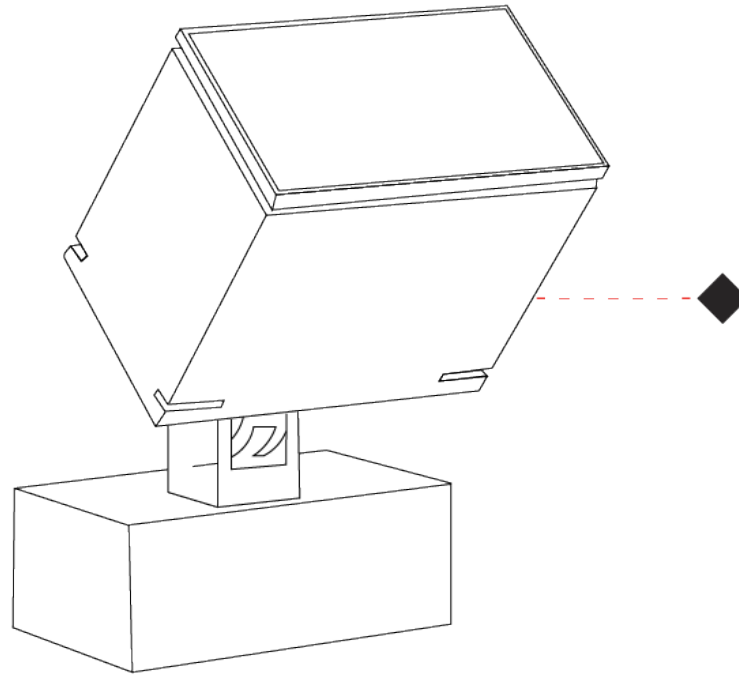

TARGET SURFACE

E9F312-

PROJECT

TYPE

SPECIFIER

QUANTITY

DATE

E