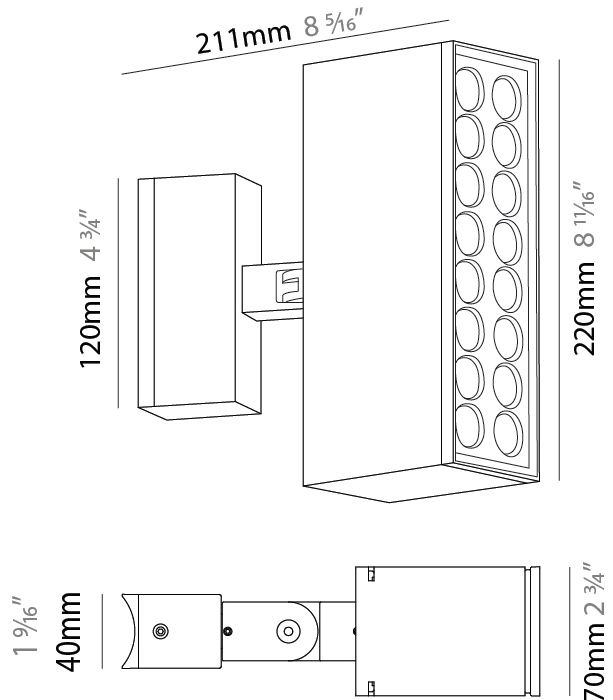

1. To build a product code in our configurator select the specify button on the base model # product page
2. To build a manual product code on this datasheet choose from the options listed below in blue font and add the suffix to the base model #

GENERAL

Series: Target
Brand: Platek
Division: Exterior
Mounting Type: Post
Mounting Location: Above Ground
Subcategory: Bollard

PHYSICAL

Shape: Rectangle
Length (mm): 220
Length (in): 8 ¹¹/₁₆
Width (mm): 70
Width (in): 2 ³/₄
Height (mm): 227
Height (in): 2 ³/₄
Light Distribution: Adjustable / Direct
Screws: A4 stainless steel
Diffuser: Clear tempered glass
Fixture Finish: BLK / WHI / GRY / COR / ANT / BRZ
Fixture Material: Aluminum Die Cast

ELECTRICAL

Lamp Type: LED
Input Wattage (W): 34
Total Output Wattage (W): 32
Dimming: Non-Dimmable
Driver Included: Yes
Driver Location: Integrated
Driver Type: Constant Current - Universal
Driver Class: Class 2
Input Voltage (V): 120 - 277
Constant Current (MA): 700
Upon Request: (Not included - see components [IP65 or higher enclosure to be supplied by others]) Remote: 0-10Vdc dimming / DMX

LED

Number of LEDs: 16
Color Temperature (°K): 2700 / 3000 / 4000
Max. Delivered Lumen (lm): Max 4610
CRI: >80 CRI
Lamp Life (hrs): 60000

OPTICAL

Optic°: 9 / 24 / 48 / ELL
Adjustability: Rotational 330°; Tilt 90°

RATINGS AND CERTIFICATIONS

Certified By: Certified for North American Standards
IP rating: IP66
IK Rating: IK08