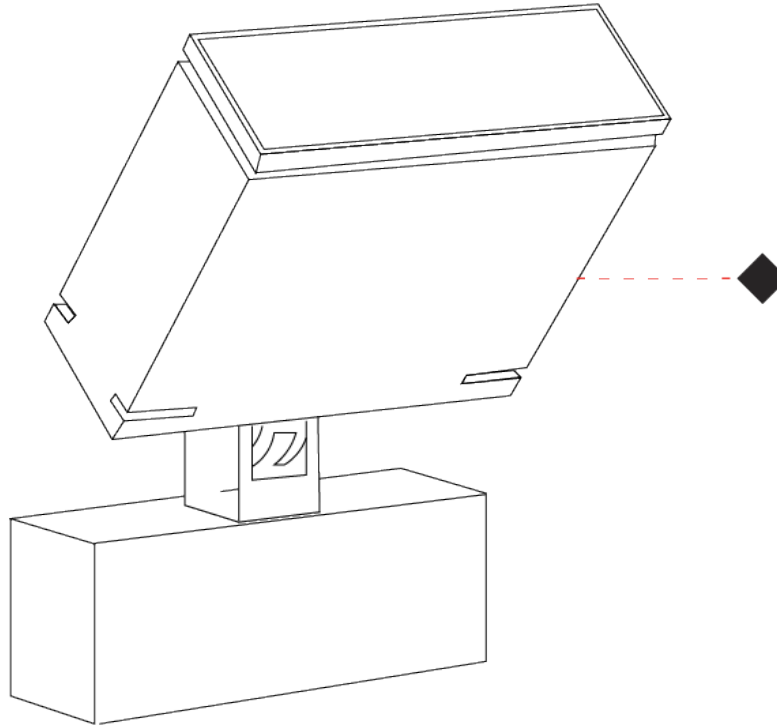

TARGET SURFACE

E9F304-

PROJECT

TYPE

SPECIFIER

QUANTITY

DATE

E