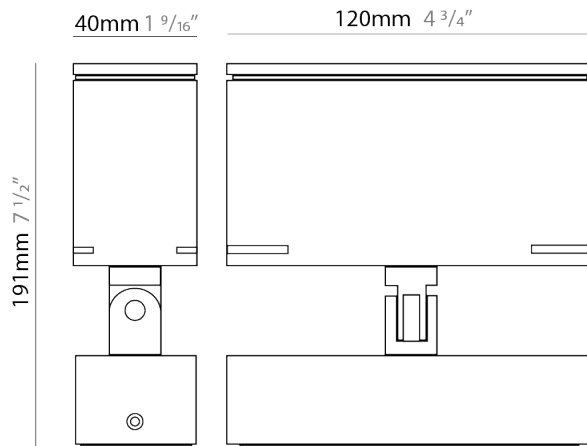

PROJECT _____
TYPE _____
SPECIFIER _____
QUANTITY _____
DATE _____

TARGET SURFACE

E9F232- _____ - _____
base number   Finish   Lens
                         Options   Options

1. To build a product code in our configurator select the specify button on the base model # product page
2. To build a manual product code on this datasheet choose from the options listed below in blue font and add the suffix to the base model #

GENERAL

Series: Target
Brand: Platek
Division: Exterior
Mounting Type: Surface
Mounting Location: Above Ground
Subcategory: Flood

PHYSICAL

Shape: Rectangle
Length (mm): 120
Length (in): 4 ¾
Width (mm): 40
Width (in): 1 ⅞
Height (mm): 191
Height (in): 7 ½
Light Distribution: Adjustable / Direct
Screws: A4 stainless steel
Diffuser: Clear tempered glass
Fixture Finish: [BLK / WHI / GRY / COR / ANT / BRZ](#)
Fixture Material: Aluminum Die Cast
Cable Details: 2000mm Cable

ELECTRICAL

Lamp Type: LED
Total Output Wattage (W): 8
Dimming: DMX
Driver Included: No
Driver Location: Remote
Driver Type: Constant Current - Universal
Driver Class: Class 2
Input Voltage (V): 120 - 277
Constant Current (MA): 700

LED

Number of LEDs: 4
Color Temperature (°K): RGBW
CRI: >80 CRI
Lamp Life (hrs): 60000
Special LEDs offerings: RGBW

OPTICAL

Optic°: [9 / 24 / 48 / ELL](#)
Adjustability: Tilt 90°

RATINGS AND CERTIFICATIONS

Certified By: Certified for North American Standards
IP Rating: IP66
IK Rating: IK08
Bug Rating: B3 U0 G0