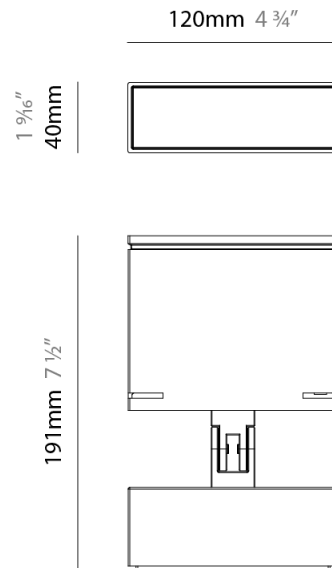

1. To build a product code in our configurator select the specify button on the base model # product page
2. To build a manual product code on this datasheet choose from the options listed below in blue font and add the suffix to the base model #

GENERAL

Series: Target
Partner: Platek
Division: Exterior
Installation: Surface
Product Type: Flood
Mounting Location: Above Ground
Light Distribution: Adjustable

PHYSICAL

Shape: Rectangle
Length (mm): 120
Length (in): 4 ¾
Width (mm): 40
Width (in): 1 ⅞
Height (mm): 191
Height (in): 7 ½
Screws: A4 stainless steel
Diffuser: Clear tempered glass
Fixture Finish: BLK / WHI / GRY / COR / ANT / BRZ
Fixture Material: Aluminum Die Cast

ELECTRICAL

Lamp Type: LED
Input Wattage (W): 10
Total Output Wattage (W): 8
Dimming: Non-Dimmable
Driver Included: Yes
Driver Location: Integrated
Driver Type: Constant Current - 120Vac
Driver Class: Class 2
Input Voltage (V): 120 - 277
Constant Current (mA): 700
Upon Request: Integral: Phase dimming 120Vac / Non-dimming 120/277Vac / Remote: 0-10Vdc dimming

LED

Number of LEDs: 4
Color Temperature (°K): 3000 / 4000
Max. Delivered Lumen (lm): 725-790 / 755-820
Nominal Lumen (lm): 1000 / 1040
CRI: >80 CRI
Lamp Life (hrs): 60000

OPTICAL

Optic°: 9 / 24 / 48 / ELL
Adjustability: Rotational 330°; Tilt 90°

RATINGS AND CERTIFICATIONS

Certified By: Certified for North American Standards
IP rating: IP66
IK Rating: IK08
Bug Rating: B1 U0 G0