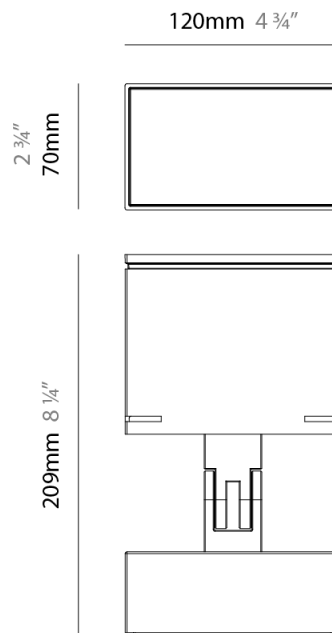

1. To build a product code in our configurator select the specify button on the base model # product page
2. To build a manual product code on this datasheet choose from the options listed below in blue font and add the suffix to the base model #

GENERAL

Series: Target
Partner: Platek
Division: Exterior
Installation: Surface
Product Type: Flood
Mounting Location: Above Ground
Light Distribution: Adjustable

PHYSICAL

Shape: Rectangle
Length (mm): 120
Length (in): 4 3/4
Width (mm): 70
Width (in): 2 3/4
Height (mm): 213
Height (in): 8 3/8
Screws: A4 stainless steel
Diffuser: Clear tempered glass
Fixture Finish: BLK / WHI / GRY / COR / ANT / BRZ
Fixture Material: Aluminum Die Cast

ELECTRICAL

Lamp Type: LED
Input Wattage (W): 20
Total Output Wattage (W): 16
Dimming: Non-Dimmable
Driver Included: Yes
Driver Location: Integrated
Driver Type: Constant Current - 120Vac
Driver Class: Class 2
Input Voltage (V): 120 - 277
Constant Current (mA): 700
Upon Request: Integral: Phase dimming 120Vac / Non-dimming 120/277Vac / Remote: 0-10Vdc dimming

LED

Number of LEDs: 8
Color Temperature (°K): 3000 / 4000
Max. Delivered Lumen (lm): 1615 / 1680
Nominal Lumen (lm): 2000 / 2080
CRI: >80 CRI
Lamp Life (hrs): 60000

OPTICAL

Optic°: 9 / 24 / 48 / ELL
Adjustability: Rotational 330°; Tilt 90°

RATINGS AND CERTIFICATIONS

Certified By: Certified for North American Standards
IP rating: IP66
IK Rating: IK08
Bug Rating: B2 U0 G0