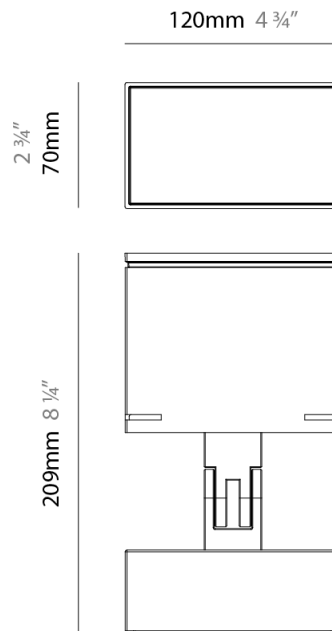

PROJECT _____
TYPE _____
SPECIFIER _____
QUANTITY _____
DATE _____

TARGET SURFACE

E9F233- -
base number   Finish   Lens
                    Options   Options

1. To build a product code in our configurator select the specify button on the base model # product page
2. To build a manual product code on this datasheet choose from the options listed below in blue font and add the suffix to the base model #

GENERAL

Series: Target
Partner: Platek
Division: Exterior
Installation: Surface
Product Type: Flood
Mounting Location: Above Ground
Light Distribution: Adjustable

PHYSICAL

Shape: Rectangle
Length (mm): 120
Length (in): 4 ¾
Width (mm): 70
Width (in): 2 ¾
Height (mm): 213
Height (in): 8 ⅜
Screws: A4 stainless steel
Diffuser: Clear tempered glass
Fixture Finish: [BLK / WHI / GRY / COR / ANT / BRZ](#)
Fixture Material: Aluminum Die Cast
Cable Details: 2000mm Cable

ELECTRICAL

Lamp Type: LED
Total Output Wattage (W): 16
Dimming: DMX
Driver Included: No
Driver Location: Remote
Driver Type: Constant Current - Universal
Driver Class: Class 2
Input Voltage (V): 120 - 277
Constant Current (MA): 700

LED

Number of LEDs: 8
Color Temperature (°K): RGBW
CRI: >80 CRI
Lamp Life (hrs): 60000
Special LEDs offerings: RGBW

OPTICAL

Optic°: [9 / 24 / 48 / ELL](#)
Adjustability: Rotational 330°; Tilt 90°

RATINGS AND CERTIFICATIONS

Certified By: Certified for North American Standards
IP rating: IP66
IK Rating: IK08
Bug Rating: B1 U0 G0