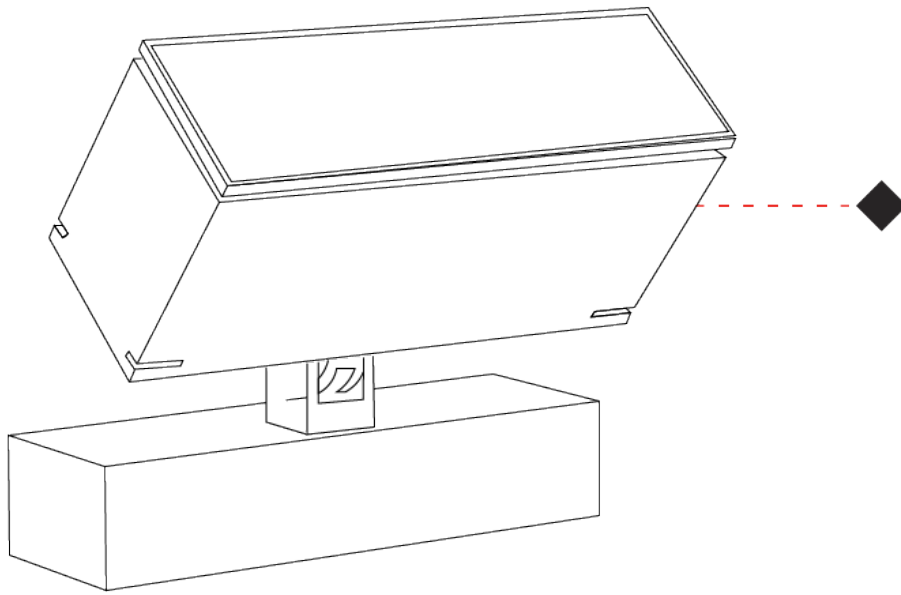

TARGET SURFACE

E9F320-

PROJECT	_____
TYPE	_____
SPECIFIER	_____
QUANTITY	_____
DATE	_____

E