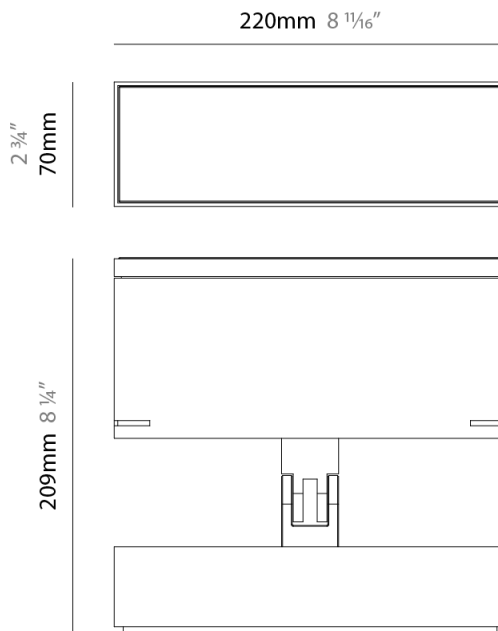

TARGET SURFACE

E9F234- -
base number   Finish   Lens
                    Options   Options

1. To build a product code in our configurator select the specify button on the base model # product page
2. To build a manual product code on this datasheet choose from the options listed below in blue font and add the suffix to the base model #

GENERAL

Series: Target
Partner: Platek
Division: Exterior
Installation: Surface
Product Type: Flood
Mounting Location: Above Ground
Light Distribution: Adjustable

PHYSICAL

Shape: Rectangle
Length (mm): 220
Length (in): 8 11/16
Width (mm): 70
Width (in): 2 3/4
Height (mm): 213
Height (in): 8 3/8
Screws: A4 stainless steel
Diffuser: Clear tempered glass
Fixture Finish: [BLK / WHI / GRY / COR / ANT / BRZ](#)
Fixture Material: Aluminum Die Cast
Cable Details: 2000mm Cable

ELECTRICAL

Lamp Type: LED
Total Output Wattage (W): 32
Dimming: DMX
Driver Included: No
Driver Location: Remote
Driver Type: Constant Current - Universal
Driver Class: Class 2
Input Voltage (V): 120 - 277
Constant Current (MA): 700

LED

Number of LEDs: 16
Color Temperature (°K): RGBW
CRI: >80 CRI
Lamp Life (hrs): 60000
Special LEDs offerings: RGBW

OPTICAL

Optic°: [9 / 24 / 48 / ELL](#)
Adjustability: Rotational 330°; Tilt 90°

RATINGS AND CERTIFICATIONS

Certified By: Certified for North American Standards
IP rating: IP66
IK Rating: IK08
Bug Rating: B2 U0 G0