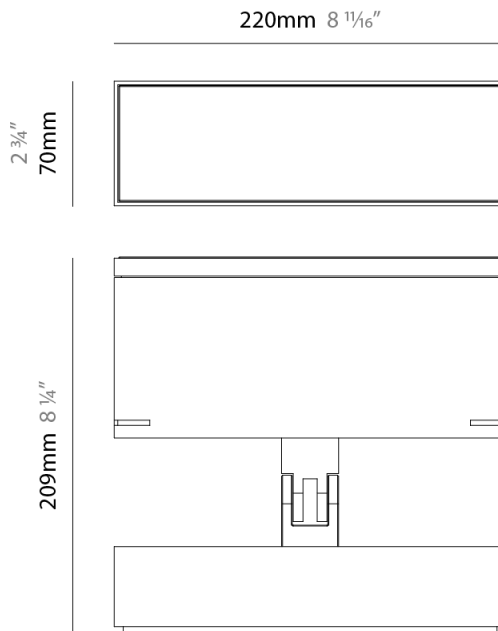

GENERAL

Series: Target
Partner: Platek
Division: Exterior
Installation: Surface
Product Type: Flood
Mounting Location: Above Ground
Light Distribution: Adjustable

PHYSICAL

Shape: Rectangle
Length (mm): 220
Length (in): 8 11/16
Width (mm): 70
Width (in): 2 3/4
Height (mm): 213
Height (in): 8 3/8
Screws: A4 stainless steel
Diffuser: Clear tempered glass
Fixture Finish: BLK / WHI / GRY / COR / ANT / BRZ
Fixture Material: Aluminum Die Cast

ELECTRICAL

Lamp Type: LED
Input Wattage (W): 34
Total Output Wattage (W): 32
Dimming: Non-Dimmable
Driver Included: Yes
Driver Location: Integrated
Driver Type: Constant Current - Universal
Driver Class: Class 2
Input Voltage (V): 120 - 277
Constant Current (mA): 700
Upon Request: (Not included - see components [IP65 or higher enclosure to be supplied by others]) Remote: 0-10Vdc dimming / DMX

LED

Number of LEDs: 16
Color Temperature (°K): 3000 / 4000
Max. Delivered Lumen (lm): 3075 / 3200
Nominal Lumen (lm): 4000 / 4160
CRI: >80 CRI
Lamp Life (hrs): 60000

OPTICAL

Optic°: 9 / 24 / 48 / ELL
Adjustability: Rotational 330°; Tilt 90°

RATINGS AND CERTIFICATIONS

Certified By: Certified for North American Standards
IP rating: IP66
IK Rating: IK08
Bug Rating: B3 U0 G0