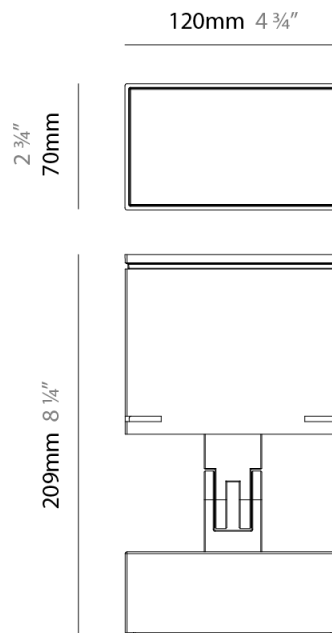

1. To build a product code in our configurator select the specify button on the base model # product page
2. To build a manual product code on this datasheet choose from the options listed below in blue font and add the suffix to the base model #

GENERAL

Series: Target
Partner: Platek
Division: Exterior
Installation: Surface
Product Type: Flood
Mounting Location: Above Ground
Light Distribution: Adjustable

PHYSICAL

Shape: Rectangle
Length (mm): 120
Length (in): 4 ¾
Width (mm): 70
Width (in): 2 ¾
Height (mm): 213
Height (in): 8 ⅜
Screws: A4 stainless steel
Diffuser: Clear tempered glass
Fixture Finish: BLK / WHI / GRY / COR / ANT / BRZ
Fixture Material: Aluminum Die Cast

ELECTRICAL

Lamp Type: LED
Input Wattage (W): 20
Total Output Wattage (W): 16
Dimming: Non-Dimmable
Driver Included: Yes
Driver Location: Integrated
Driver Type: Constant Current - 120Vac
Driver Class: Class 2
Input Voltage (V): 120 - 277
Constant Current (mA): 700
Upon Request: Integral: Phase dimming 120Vac / Non-dimming 120/277Vac / Remote: 0-10Vdc dimming

LED

Number of LEDs: 8
Color Temperature (°K): 3000 / 4000
Max. Delivered Lumen (lm): 1615 / 1680
Nominal Lumen (lm): 2000 / 2080
CRI: >80 CRI
Lamp Life (hrs): 60000

OPTICAL

Optic°: 9 / 24 / 48 / ELL
Adjustability: Rotational 330°; Tilt 90°

RATINGS AND CERTIFICATIONS

Certified By: Certified for North American Standards
IP rating: IP66
IK Rating: IK08
Bug Rating: B2 U0 G0