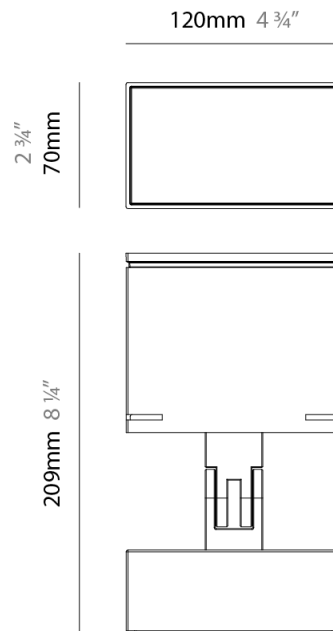

PROJECT _____
TYPE _____
SPECIFIER _____
QUANTITY _____
DATE _____

TARGET SURFACE

E9F233- -
base number   Finish   Lens
                    Options   Options

1. To build a product code in our configurator select the specify button on the base model # product page
2. To build a manual product code on this datasheet choose from the options listed below in blue font and add the suffix to the base model #

GENERAL

Series: Target
Partner: Platek
Division: Exterior
Installation: Surface
Product Type: Flood
Mounting Location: Above Ground
Light Distribution: Adjustable

PHYSICAL

Shape: Rectangle
Length (mm): 120
Length (in): 4 ¾
Width (mm): 70
Width (in): 2 ¾
Height (mm): 213
Height (in): 8 ⅜
Screws: A4 stainless steel
Diffuser: Clear tempered glass
Fixture Finish: [BLK / WHI / GRY / COR / ANT / BRZ](#)
Fixture Material: Aluminum Die Cast
Cable Details: 2000mm Cable

ELECTRICAL

Lamp Type: LED
Total Output Wattage (W): 16
Dimming: DMX
Driver Included: No
Driver Location: Remote
Driver Type: Constant Current - Universal
Driver Class: Class 2
Input Voltage (V): 120 - 277
Constant Current (MA): 700

LED

Number of LEDs: 8
Color Temperature (°K): RGBW
CRI: >80 CRI
Lamp Life (hrs): 60000
Special LEDs offerings: RGBW

OPTICAL

Optic°: [9 / 24 / 48 / ELL](#)
Adjustability: Rotational 330°; Tilt 90°

RATINGS AND CERTIFICATIONS

Certified By: Certified for North American Standards
IP rating: IP66
IK Rating: IK08
Bug Rating: B1 U0 G0