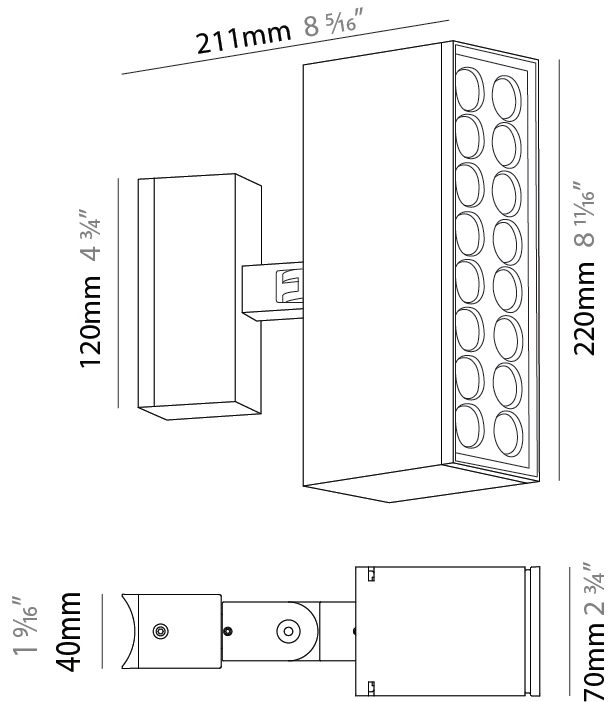

1. To build a product code in our configurator select the specify button on the base model # product page
2. To build a manual product code on this datasheet choose from the options listed below in blue font and add the suffix to the base model #

GENERAL

Series: Target
Brand: Platek
Division: Exterior
Mounting Type: Post
Mounting Location: Above Ground
Subcategory: Bollard

PHYSICAL

Shape: Rectangle
Length (mm): 220
Length (in): 8 ¹¹/₁₆
Width (mm): 70
Width (in): 2 ³/₄
Height (mm): 227
Height (in): 2 ³/₄
Light Distribution: Adjustable / Direct
Screws: A4 stainless steel
Diffuser: Clear tempered glass
Fixture Finish: [BLK](#) / [WHI](#) / [GRY](#) / [COR](#) / [ANT](#) / [BRZ](#)
Fixture Material: Aluminum Die Cast

ELECTRICAL

Lamp Type: LED
Input Wattage (W): 34
Total Output Wattage (W): 32
Dimming: Non-Dimmable
Driver Included: Yes
Driver Location: Integrated
Driver Type: Constant Current - Universal
Driver Class: Class 2
Input Voltage (V): 120 - 277
Constant Current (MA): 700
Upon Request: (Not included - see components [IP65 or higher enclosure to be supplied by others]) Remote: 0-10Vdc dimming / DMX

LED

Number of LEDs: 16
Color Temperature (°K): [2700](#) / [3000](#) / [4000](#)
Max. Delivered Lumen (lm): Max 4610
CRI: >80 CRI
Lamp Life (hrs): 60000

OPTICAL

Optic°: [9](#) / [24](#) / [48](#) / [ELL](#)
Adjustability: Rotational 330°; Tilt 90°

RATINGS AND CERTIFICATIONS

Certified By: Certified for North American Standards
IP rating: IP66
IK Rating: IK08