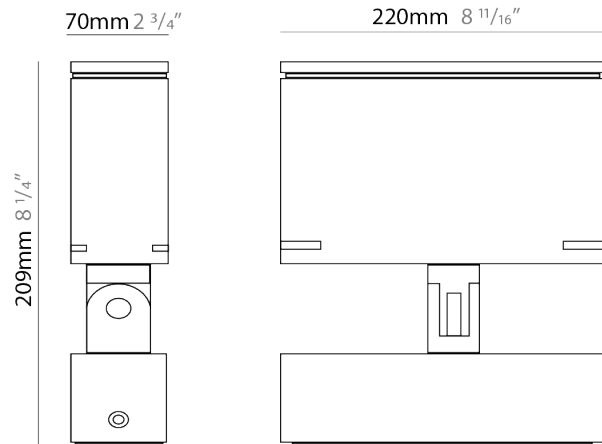

GENERAL

Series: Target
Brand: Platek
Division: Exterior
Mounting Type: Surface
Mounting Location: Above Ground
Subcategory: Flood

PHYSICAL

Shape: Rectangle
Length (mm): 220
Length (in): 8 ¹¹/₁₆
Width (mm): 70
Width (in): 2 ³/₄
Height (mm): 213
Height (in): 8 ³/₈
Light Distribution: Adjustable / Direct
Screws: A4 stainless steel
Diffuser: Clear tempered glass
Fixture Finish: [BLK / WHI / GRY / COR / ANT / BRZ](#)
Fixture Material: Aluminum Die Cast

ELECTRICAL

Lamp Type: LED
Input Wattage (W): 34
Total Output Wattage (W): 32
Dimming: Non-Dimmable
Driver Included: Yes
Driver Location: Integrated
Driver Type: Constant Current - Universal
Driver Class: Class 2
Input Voltage (V): 120 - 277
Constant Current (mA): 700
Upon Request: (Not included - see components [IP65 or higher enclosure to be supplied by others]) Remote: 0-10Vdc dimming / DMX

LED

Number of LEDs: 16
Color Temperature (°K): [3000 / 4000](#)
Max. Delivered Lumen (lm): 3075 / 3200
Nominal Lumen (lm): 4000 / 4160
CRI: >80 CRI
Lamp Life (hrs): 60000

OPTICAL

Optic°: [9 / 24 / 48 / ELL](#)
Adjustability: Rotational 330°; Tilt 90°

RATINGS AND CERTIFICATIONS

Certified By: Certified for North American Standards
IP rating: IP66
IK Rating: IK08
Bug Rating: B3 U0 G0