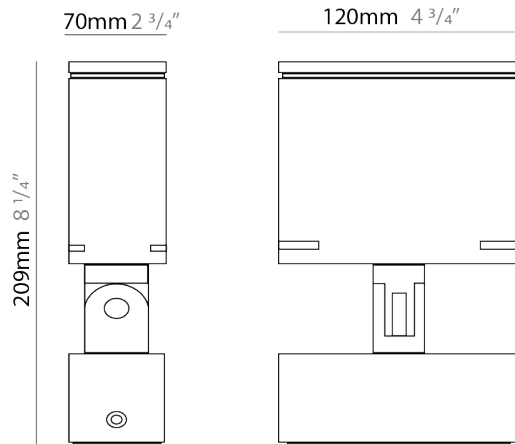

PROJECT
TYPE
SPECIFIER
QUANTITY
DATE

TARGET SURFACE

E9F233- -
base number   Finish   Lens
                         Options   Options

1. To build a product code in our configurator select the specify button on the base model # product page
2. To build a manual product code on this datasheet choose from the options listed below in blue font and add the suffix to the base model #

GENERAL

Series: Target
Brand: Platek
Division: Exterior
Mounting Type: Surface
Mounting Location: Above Ground
Subcategory: Flood

PHYSICAL

Shape: Rectangle
Length (mm): 120
Length (in): 4 3/4
Width (mm): 70
Width (in): 2 3/4
Height (mm): 213
Height (in): 8 3/8
Light Distribution: Adjustable / Direct
Screws: A4 stainless steel
Diffuser: Clear tempered glass
Fixture Finish: BLK / WHI / GRY / COR / ANT / BRZ
Fixture Material: Aluminum Die Cast
Cable Details: 2000mm Cable

ELECTRICAL

Lamp Type: LED
Total Output Wattage (W): 16
Dimming: DMX
Driver Included: No
Driver Location: Remote
Driver Type: Constant Current - Universal
Driver Class: Class 2
Input Voltage (V): 120 - 277
Constant Current (MA): 700

LED

Number of LEDs: 8
Color Temperature (°K): RGBW
CRI: >80 CRI
Lamp Life (hrs): 60000
Special LEDs offerings: RGBW

OPTICAL

Optic°: 9 / 24 / 48 / ELL
Adjustability: Rotational 330°; Tilt 90°

RATINGS AND CERTIFICATIONS

Certified By: Certified for North American Standards
IP Rating: IP66
IK Rating: IK08
Bug Rating: B1 U0 G0