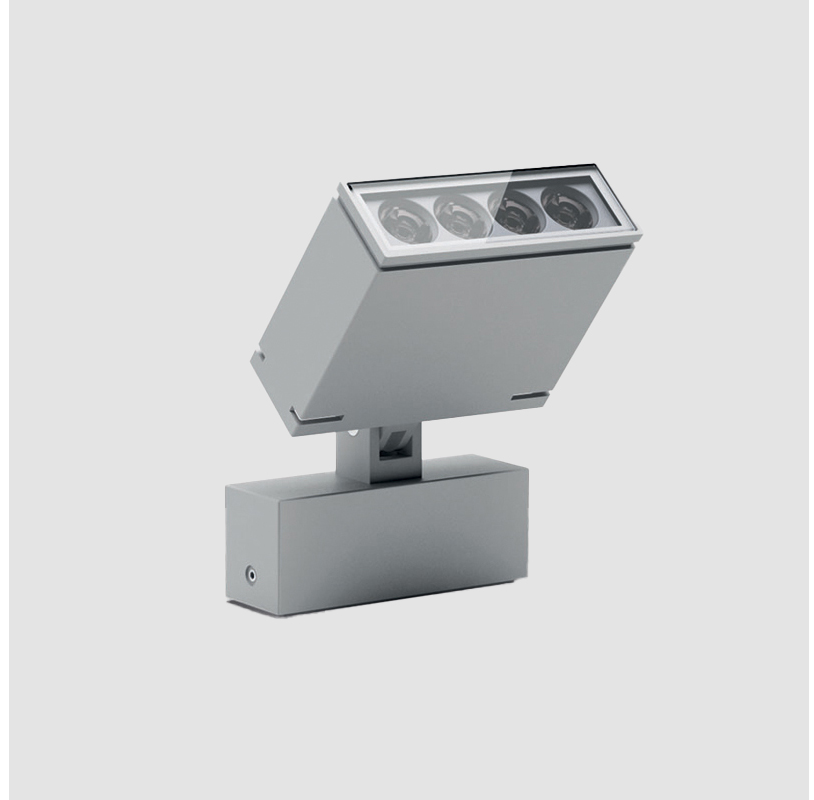

TARGET SURFACE

E9F232-

base number   Finish   Lens
Options   Options

1. To build a product code in our configurator select the specify button on the base model # product page
2. To build a manual product code on this datasheet choose from the options listed below in blue font and add the suffix to the base model #

GENERAL

Series: Target
Brand: Platek
Division: Exterior
Mounting Type: Surface
Mounting Location: Above Ground
Subcategory: Flood

PHYSICAL

Shape: Rectangle
Length (mm): 120
Length (in): 4 3/4
Width (mm): 40
Width (in): 1 9/16
Height (mm): 191
Height (in): 7 1/2
Light Distribution: Adjustable / Direct
Screws: A4 stainless steel
Diffuser: Clear tempered glass
Fixture Finish: BLK / WHI / GRY / COR / ANT / BRZ
Fixture Material: Aluminum Die Cast
Cable Details: 2000mm Cable

ELECTRICAL

Lamp Type: LED
Total Output Wattage (W): 8
Dimming: DMX
Driver Included: No
Driver Location: Remote
Driver Type: Constant Current - Universal
Driver Class: Class 2
Input Voltage (V): 120 - 277
Constant Current (MA): 700

LED

Number of LEDs: 4
Color Temperature (°K): RGBW
CRI: >80 CRI
Lamp Life (hrs): 60000
Special LEDs offerings: RGBW

OPTICAL

Optic°: 9 / 24 / 48 / ELL
Adjustability: Tilt 90°

RATINGS AND CERTIFICATIONS

Certified By: Certified for North American Standards
IP Rating: IP66
IK Rating: IK08
Bug Rating: B3 U0 G0