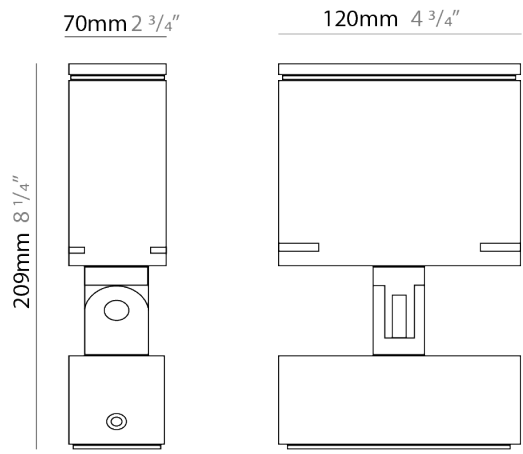

PROJECT
TYPE
SPECIFIER
QUANTITY
DATE

TARGET SURFACE

E9F233- -

base number   Finish   Lens
Options   Options   Options

1. To build a product code in our configurator select the specify button on the base model # product page
2. To build a manual product code on this datasheet choose from the options listed below in blue font and add the suffix to the base model #

GENERAL

Series: Target

Brand: Platek

Division: Exterior

Mounting Type: Surface

Mounting Location: Above Ground

Subcategory: Flood

PHYSICAL

Shape: Rectangle

Length (mm): 120

Length (in): 4 3/4

Width (mm): 70

Width (in): 2 3/4

Height (mm): 213

Height (in): 8 3/8

Light Distribution: Adjustable / Direct

Screws: A4 stainless steel

Diffuser: Clear tempered glass

Fixture Finish: [BLK / WHI / GRY / COR / ANT / BRZ](#)

Fixture Material: Aluminum Die Cast

Cable Details: 2000mm Cable

ELECTRICAL

Lamp Type: LED

Total Output Wattage (W): 16

Dimming: DMX

Driver Included: No

Driver Location: Remote

Driver Type: Constant Current - Universal

Driver Class: Class 2

Input Voltage (V): 120 - 277

Constant Current (MA): 700

LED

Number of LEDs: 8

Color Temperature (°K): RGBW

CRI: >80 CRI

Lamp Life (hrs): 60000

Special LEDs offerings: RGBW

OPTICAL

Optic°: [9 / 24 / 48 / ELL](#)

Adjustability: Rotational 330°; Tilt 90°

RATINGS AND CERTIFICATIONS

Certified By: Certified for North American Standards

IP Rating: IP66

IK Rating: IK08

Bug Rating: B1 U0 G0