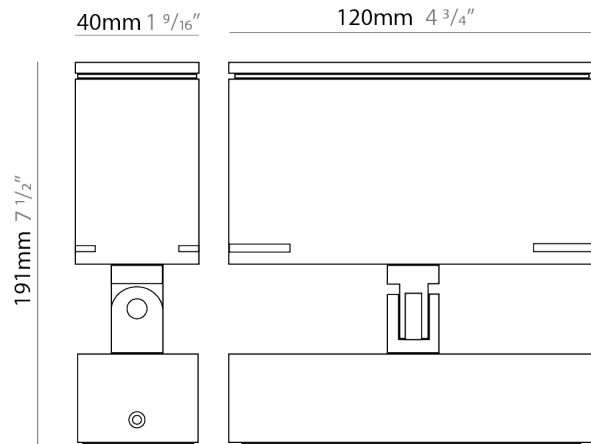

TARGET SURFACE

E9F232- _____ - _____
base number   Finish   Lens
                         Options   Options

1. To build a product code in our configurator select the specify button on the base model # product page
2. To build a manual product code on this datasheet choose from the options listed below in blue font and add the suffix to the base model #

GENERAL

Series: Target
Brand: Platek
Division: Exterior
Mounting Type: Surface
Mounting Location: Above Ground
Subcategory: Flood

PHYSICAL

Shape: Rectangle
Length (mm): 120
Length (in): 4 3/4
Width (mm): 40
Width (in): 1 9/16
Height (mm): 191
Height (in): 7 1/2
Light Distribution: Adjustable / Direct
Screws: A4 stainless steel
Diffuser: Clear tempered glass
Fixture Finish: [BLK / WHI / GRY / COR / ANT / BRZ](#)
Fixture Material: Aluminum Die Cast
Cable Details: 2000mm Cable

ELECTRICAL

Lamp Type: LED
Total Output Wattage (W): 8
Dimming: DMX
Driver Included: No
Driver Location: Remote
Driver Type: Constant Current - Universal
Driver Class: Class 2
Input Voltage (V): 120 - 277
Constant Current (MA): 700

LED

Number of LEDs: 4
Color Temperature (°K): RGBW
CRI: >80 CRI
Lamp Life (hrs): 60000
Special LEDs offerings: RGBW

OPTICAL

Optic°: [9 / 24 / 48 / ELL](#)
Adjustability: Tilt 90°

RATINGS AND CERTIFICATIONS

Certified By: Certified for North American Standards
IP rating: IP66
IK Rating: IK08
Bug Rating: B3 U0 G0