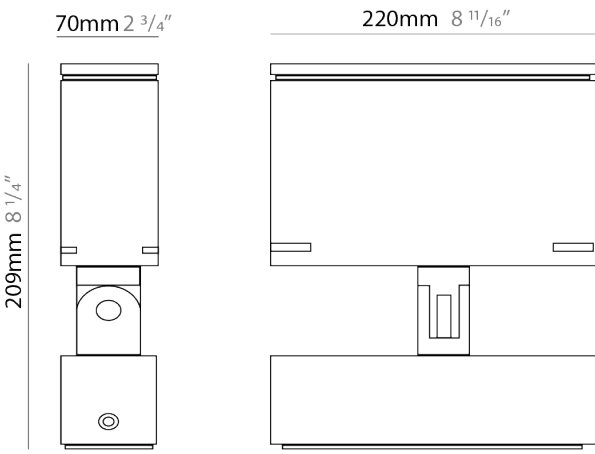

TARGET SURFACE

E9F234- -
base number   Finish   Lens
                         Options   Options

1. To build a product code in our configurator select the specify button on the base model # product page
2. To build a manual product code on this datasheet choose from the options listed below in blue font and add the suffix to the base model #

GENERAL

Series: Target
Brand: Platek
Division: Exterior
Mounting Type: Surface
Mounting Location: Above Ground
Subcategory: Flood

PHYSICAL

Shape: Rectangle
Length (mm): 220
Length (in): 8 ¹¹/₁₆
Width (mm): 70
Width (in): 2 ³/₄
Height (mm): 213
Height (in): 8 ³/₈
Light Distribution: Adjustable / Direct
Screws: A4 stainless steel
Diffuser: Clear tempered glass
Fixture Finish: BLK / WHI / GRY / COR / ANT / BRZ
Fixture Material: Aluminum Die Cast
Cable Details: 2000mm Cable

ELECTRICAL

Lamp Type: LED
Total Output Wattage (W): 32
Dimming: DMX
Driver Included: No
Driver Location: Remote
Driver Type: Constant Current - Universal
Driver Class: Class 2
Input Voltage (V): 120 - 277
Constant Current (MA): 700

LED

Number of LEDs: 16
Color Temperature (°K): RGBW
CRI: >80 CRI
Lamp Life (hrs): 60000
Special LEDs offerings: RGBW

OPTICAL

Optic°: 9 / 24 / 48 / ELL
Adjustability: Rotational 330°; Tilt 90°

RATINGS AND CERTIFICATIONS

Certified By: Certified for North American Standards
IP rating: IP66
IK Rating: IK08
Bug Rating: B2 U0 G0