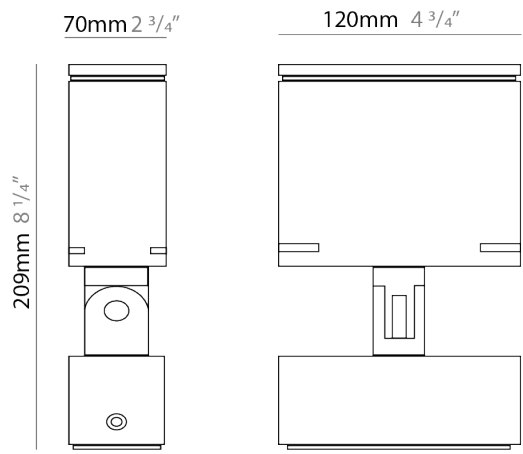

PROJECT
TYPE
SPECIFIER
QUANTITY
DATE

TARGET SURFACE

E9F233- -
base number   Finish   Lens
                         Options   Options

1. To build a product code in our configurator select the specify button on the base model # product page
2. To build a manual product code on this datasheet choose from the options listed below in blue font and add the suffix to the base model #

GENERAL

Series: Target
Brand: Platek
Division: Exterior
Mounting Type: Surface
Mounting Location: Above Ground
Subcategory: Flood

PHYSICAL

Shape: Rectangle
Length (mm): 120
Length (in): 4 3/4
Width (mm): 70
Width (in): 2 3/4
Height (mm): 213
Height (in): 8 3/8
Light Distribution: Adjustable / Direct
Screws: A4 stainless steel
Diffuser: Clear tempered glass
Fixture Finish: [BLK / WHI / GRY / COR / ANT / BRZ](#)
Fixture Material: Aluminum Die Cast
Cable Details: 2000mm Cable

ELECTRICAL

Lamp Type: LED
Total Output Wattage (W): 16
Dimming: DMX
Driver Included: No
Driver Location: Remote
Driver Type: Constant Current - Universal
Driver Class: Class 2
Input Voltage (V): 120 - 277
Constant Current (MA): 700

LED

Number of LEDs: 8
Color Temperature (°K): RGBW
CRI: >80 CRI
Lamp Life (hrs): 60000
Special LEDs offerings: RGBW

OPTICAL

Optic°: [9 / 24 / 48 / ELL](#)
Adjustability: Rotational 330°; Tilt 90°

RATINGS AND CERTIFICATIONS

Certified By: Certified for North American Standards
IP Rating: IP66
IK Rating: IK08
Bug Rating: B1 U0 G0