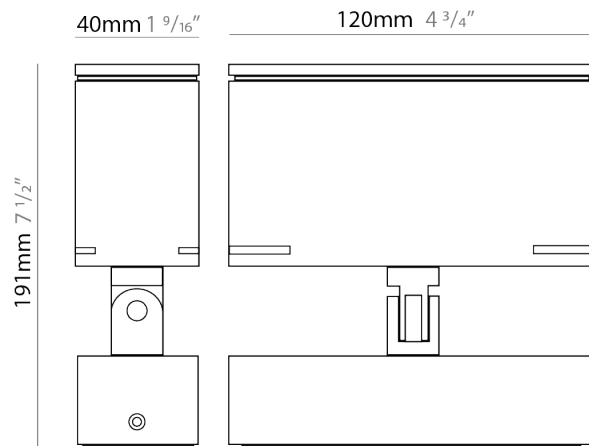

TARGET SURFACE

E9F232- _____ - _____
base number   Finish   Lens
                         Options   Options

1. To build a product code in our configurator select the specify button on the base model # product page
2. To build a manual product code on this datasheet choose from the options listed below in blue font and add the suffix to the base model #

GENERAL

Series: Target
Brand: Platek
Division: Exterior
Mounting Type: Surface
Mounting Location: Above Ground
Subcategory: Flood

PHYSICAL

Shape: Rectangle
Length (mm): 120
Length (in): 4 ³/₄
Width (mm): 40
Width (in): 1 ⁹/₁₆
Height (mm): 191
Height (in): 7 ¹/₂
Light Distribution: Adjustable / Direct
Screws: A4 stainless steel
Diffuser: Clear tempered glass
Fixture Finish: BLK / WHI / GRY / COR / ANT / BRZ
Fixture Material: Aluminum Die Cast
Cable Details: 2000mm Cable

ELECTRICAL

Lamp Type: LED
Total Output Wattage (W): 8
Dimming: DMX
Driver Included: No
Driver Location: Remote
Driver Type: Constant Current - Universal
Driver Class: Class 2
Input Voltage (V): 120 - 277
Constant Current (MA): 700

LED

Number of LEDs: 4
Color Temperature (°K): RGBW
CRI: >80 CRI
Lamp Life (hrs): 60000
Special LEDs offerings: RGBW

OPTICAL

Optic°: 9 / 24 / 48 / ELL
Adjustability: Tilt 90°

RATINGS AND CERTIFICATIONS

Certified By: Certified for North American Standards
IP Rating: IP66
IK Rating: IK08
Bug Rating: B3 U0 G0