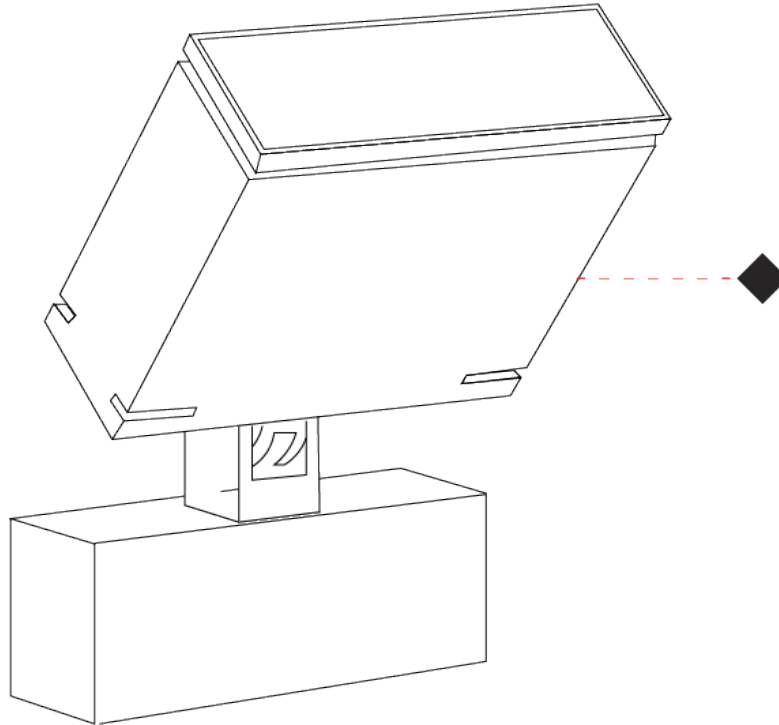

TARGET SURFACE

E9F232-

PROJECT _____

TYPE _____

SPECIFIER _____

QUANTITY _____

DATE _____

E