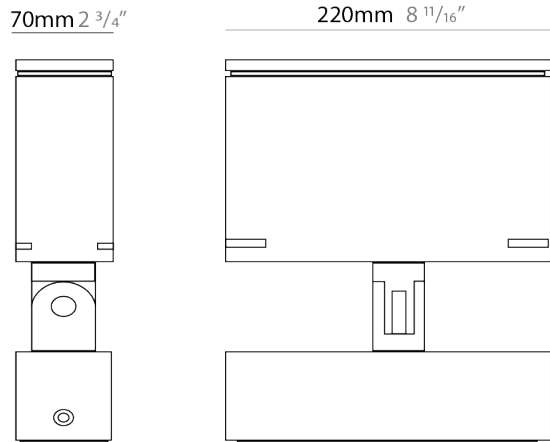

PROJECT
TYPE
SPECIFIER
QUANTITY
DATE

TARGET SURFACE

E9F234- -
base number   Finish   Lens
                         Options   Options

1. To build a product code in our configurator select the specify button on the base model # product page
2. To build a manual product code on this datasheet choose from the options listed below in blue font and add the suffix to the base model #

GENERAL

Series: Target
Brand: Platek
Division: Exterior
Mounting Type: Surface
Mounting Location: Above Ground
Subcategory: Flood

PHYSICAL

Shape: Rectangle
Length (mm): 220
Length (in): 8 11/16
Width (mm): 70
Width (in): 2 3/4
Height (mm): 213
Height (in): 8 3/8
Light Distribution: Adjustable / Direct
Screws: A4 stainless steel
Diffuser: Clear tempered glass
Fixture Finish: BLK / WHI / GRY / COR / ANT / BRZ
Fixture Material: Aluminum Die Cast
Cable Details: 2000mm Cable

ELECTRICAL

Lamp Type: LED
Total Output Wattage (W): 32
Dimming: DMX
Driver Included: No
Driver Location: Remote
Driver Type: Constant Current - Universal
Driver Class: Class 2
Input Voltage (V): 120 - 277
Constant Current (MA): 700

LED

Number of LEDs: 16
Color Temperature (°K): RGBW
CRI: >80 CRI
Lamp Life (hrs): 60000
Special LEDs offerings: RGBW

OPTICAL

Optic°: 9 / 24 / 48 / ELL
Adjustability: Rotational 330°; Tilt 90°

RATINGS AND CERTIFICATIONS

Certified By: Certified for North American Standards
IP rating: IP66
IK Rating: IK08
Bug Rating: B2 U0 G0