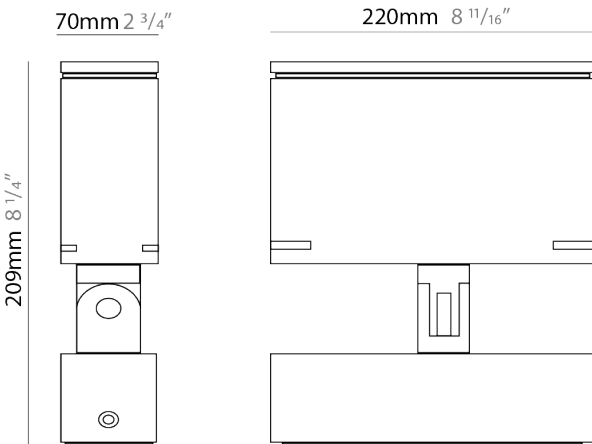

PROJECT _____
TYPE _____
SPECIFIER _____
QUANTITY _____
DATE _____

TARGET SURFACE

E9F234- -
base number   Finish   Lens
                         Options   Options

1. To build a product code in our configurator select the specify button on the base model # product page
2. To build a manual product code on this datasheet choose from the options listed below in blue font and add the suffix to the base model #

GENERAL

Series: Target
Brand: Platek
Division: Exterior
Mounting Type: Surface
Mounting Location: Above Ground
Subcategory: Flood

PHYSICAL

Shape: Rectangle
Length (mm): 220
Length (in): 8 ¹¹/₁₆
Width (mm): 70
Width (in): 2 ³/₄
Height (mm): 213
Height (in): 8 ³/₈
Light Distribution: Adjustable / Direct
Screws: A4 stainless steel
Diffuser: Clear tempered glass
Fixture Finish: [BLK / WHI / GRY / COR / ANT / BRZ](#)
Fixture Material: Aluminum Die Cast
Cable Details: 2000mm Cable

ELECTRICAL

Lamp Type: LED
Total Output Wattage (W): 32
Dimming: DMX
Driver Included: No
Driver Location: Remote
Driver Type: Constant Current - Universal
Driver Class: Class 2
Input Voltage (V): 120 - 277
Constant Current (MA): 700

LED

Number of LEDs: 16
Color Temperature (°K): RGBW
CRI: >80 CRI
Lamp Life (hrs): 60000
Special LEDs offerings: RGBW

OPTICAL

Optic°: [9 / 24 / 48 / ELL](#)
Adjustability: Rotational 330°; Tilt 90°

RATINGS AND CERTIFICATIONS

Certified By: Certified for North American Standards
IP rating: IP66
IK Rating: IK08
Bug Rating: B2 U0 G0