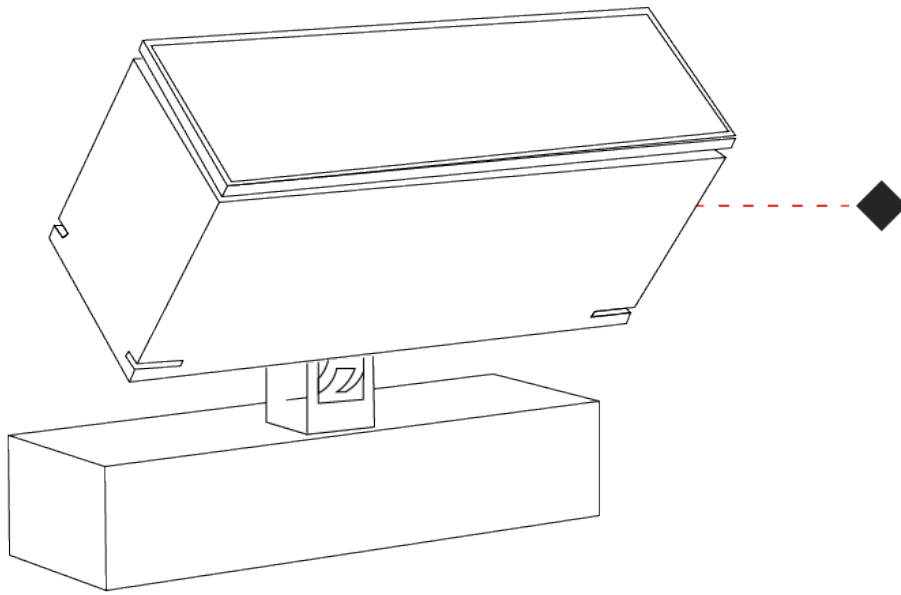

TARGET SURFACE

E9F234-

PROJECT _____

TYPE _____

SPECIFIER _____

QUANTITY _____

DATE _____