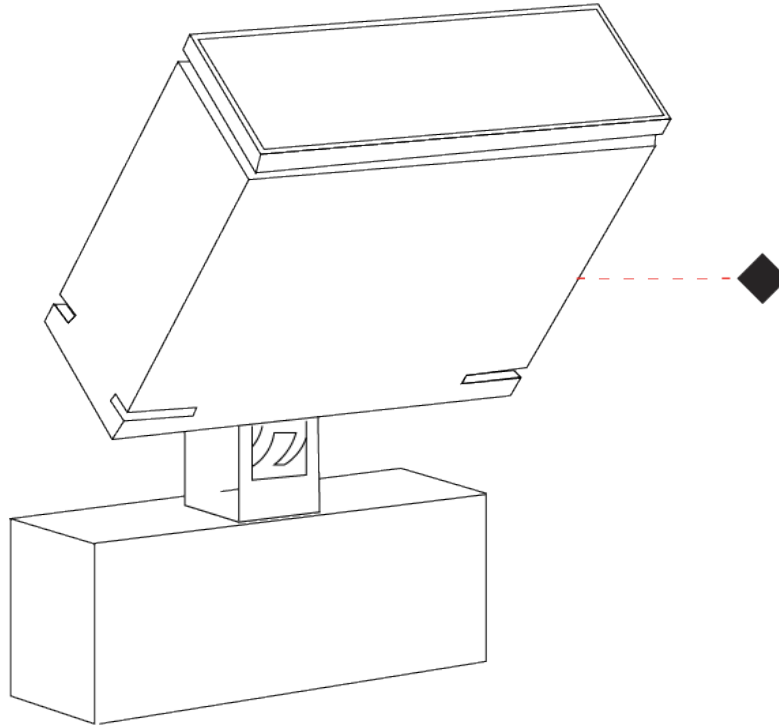

TARGET SURFACE

E9F304-

PROJECT

TYPE

SPECIFIER

QUANTITY

DATE

E