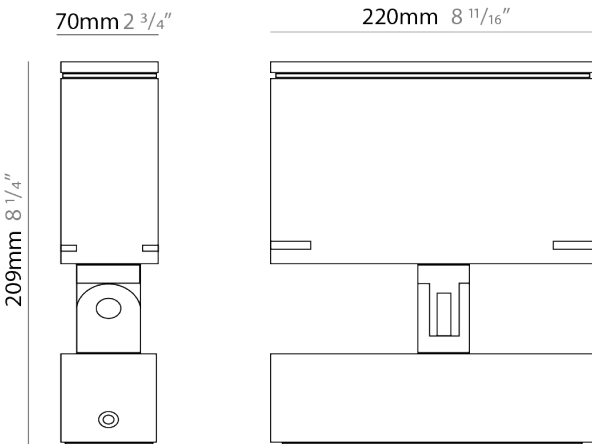

PROJECT
TYPE
SPECIFIER
QUANTITY
DATE

TARGET SURFACE

E9F234- -
base number   Finish   Lens
                         Options   Options

1. To build a product code in our configurator select the specify button on the base model # product page
2. To build a manual product code on this datasheet choose from the options listed below in blue font and add the suffix to the base model #

GENERAL

Series: Target
Brand: Platek
Division: Exterior
Mounting Type: Surface
Mounting Location: Above Ground
Subcategory: Flood

PHYSICAL

Shape: Rectangle
Length (mm): 220
Length (in): 8 11/16
Width (mm): 70
Width (in): 2 3/4
Height (mm): 213
Height (in): 8 3/8
Light Distribution: Adjustable / Direct
Screws: A4 stainless steel
Diffuser: Clear tempered glass
Fixture Finish: [BLK / WHI / GRY / COR / ANT / BRZ](#)
Fixture Material: Aluminum Die Cast
Cable Details: 2000mm Cable

ELECTRICAL

Lamp Type: LED
Total Output Wattage (W): 32
Dimming: DMX
Driver Included: No
Driver Location: Remote
Driver Type: Constant Current - Universal
Driver Class: Class 2
Input Voltage (V): 120 - 277
Constant Current (MA): 700

LED

Number of LEDs: 16
Color Temperature (°K): RGBW
CRI: >80 CRI
Lamp Life (hrs): 60000
Special LEDs offerings: RGBW

OPTICAL

Optic°: [9 / 24 / 48 / ELL](#)
Adjustability: Rotational 330°; Tilt 90°

RATINGS AND CERTIFICATIONS

Certified By: Certified for North American Standards
IP rating: IP66
IK Rating: IK08
Bug Rating: B2 U0 G0