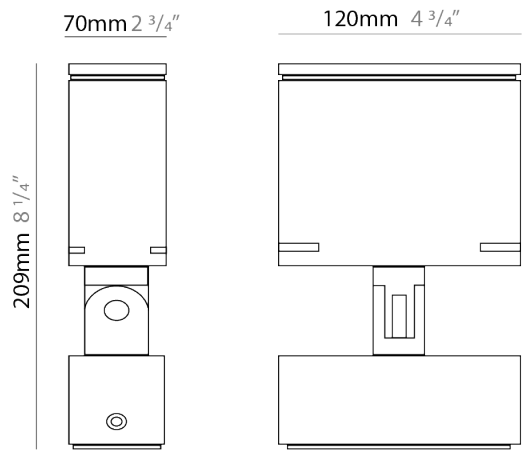

PROJECT
TYPE
SPECIFIER
QUANTITY
DATE

TARGET SURFACE

E9F233- -

base number   Finish   Lens
Options   Options

1. To build a product code in our configurator select the specify button on the base model # product page
2. To build a manual product code on this datasheet choose from the options listed below in blue font and add the suffix to the base model #

GENERAL

Series: Target

Brand: Platek

Division: Exterior

Mounting Type: Surface

Mounting Location: Above Ground

Subcategory: Flood

PHYSICAL

Shape: Rectangle

Length (mm): 120

Length (in): 4 3/4

Width (mm): 70

Width (in): 2 3/4

Height (mm): 213

Height (in): 8 3/8

Light Distribution: Adjustable / Direct

Screws: A4 stainless steel

Diffuser: Clear tempered glass

Fixture Finish: [BLK / WHI / GRY / COR / ANT / BRZ](#)

Fixture Material: Aluminum Die Cast

Cable Details: 2000mm Cable

ELECTRICAL

Lamp Type: LED

Total Output Wattage (W): 16

Dimming: DMX

Driver Included: No

Driver Location: Remote

Driver Type: Constant Current - Universal

Driver Class: Class 2

Input Voltage (V): 120 - 277

Constant Current (MA): 700

LED

Number of LEDs: 8

Color Temperature (°K): RGBW

CRI: >80 CRI

Lamp Life (hrs): 60000

Special LEDs offerings: RGBW

OPTICAL

Optic°: [9 / 24 / 48 / ELL](#)

Adjustability: Rotational 330°; Tilt 90°

RATINGS AND CERTIFICATIONS

Certified By: Certified for North American Standards

IP Rating: IP66

IK Rating: IK08

Bug Rating: B1 U0 G0