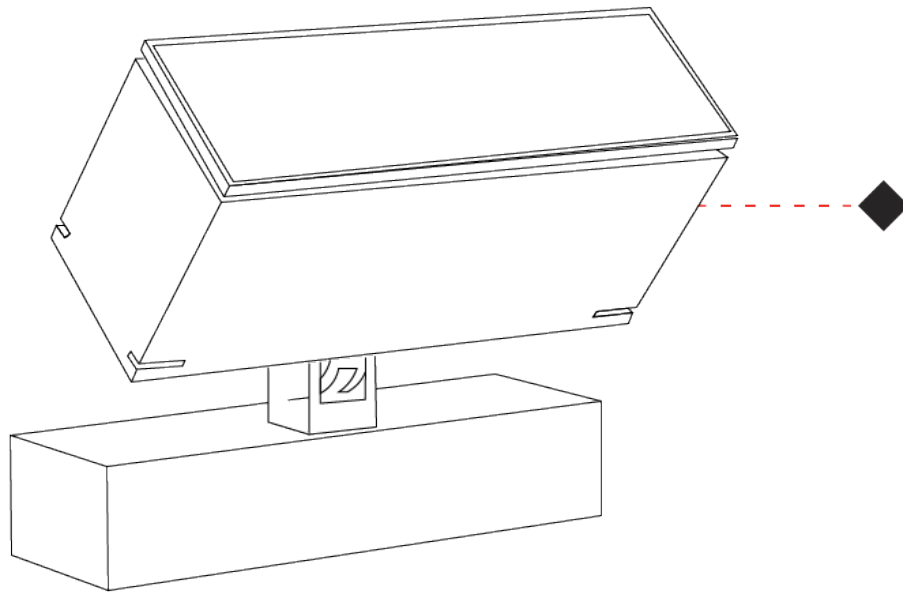

TARGET SURFACE

E9F320-

PROJECT

TYPE

SPECIFIER

QUANTITY

DATE

E