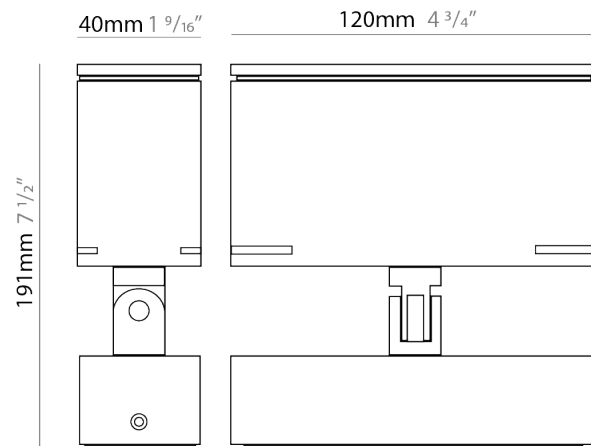

TARGET SURFACE

E9F232- _____ - _____
base number   Finish   Lens
                         Options   Options

1. To build a product code in our configurator select the specify button on the base model # product page
2. To build a manual product code on this datasheet choose from the options listed below in blue font and add the suffix to the base model #

GENERAL

Series: Target
Brand: Platek
Division: Exterior
Mounting Type: Surface
Mounting Location: Above Ground
Subcategory: Flood

PHYSICAL

Shape: Rectangle
Length (mm): 120
Length (in): 4 ³/₄
Width (mm): 40
Width (in): 1 ⁹/₁₆
Height (mm): 191
Height (in): 7 ¹/₂
Light Distribution: Adjustable / Direct
Screws: A4 stainless steel
Diffuser: Clear tempered glass
Fixture Finish: [BLK / WHI / GRY / COR / ANT / BRZ](#)
Fixture Material: Aluminum Die Cast
Cable Details: 2000mm Cable

ELECTRICAL

Lamp Type: LED
Total Output Wattage (W): 8
Dimming: DMX
Driver Included: No
Driver Location: Remote
Driver Type: Constant Current - Universal
Driver Class: Class 2
Input Voltage (V): 120 - 277
Constant Current (MA): 700

LED

Number of LEDs: 4
Color Temperature (°K): RGBW
CRI: >80 CRI
Lamp Life (hrs): 60000
Special LEDs offerings: RGBW

OPTICAL

Optic°: [9 / 24 / 48 / ELL](#)
Adjustability: Tilt 90°

RATINGS AND CERTIFICATIONS

Certified By: Certified for North American Standards
IP Rating: IP66
IK Rating: IK08
Bug Rating: B3 U0 G0