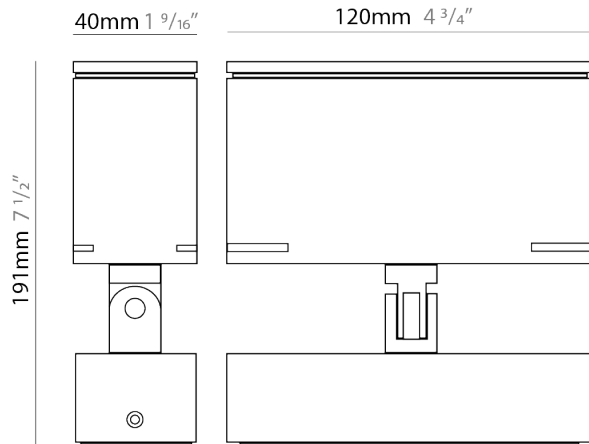

1. To build a product code in our configurator select the specify button on the base model # product page
2. To build a manual product code on this datasheet choose from the options listed below in blue font and add the suffix to the base model #

GENERAL

Series: Target
Brand: Platek
Division: Exterior
Mounting Type: Surface
Mounting Location: Above Ground
Subcategory: Flood

PHYSICAL

Shape: Rectangle
Length (mm): 120
Length (in): 4 3/4
Width (mm): 40
Width (in): 1 9/16
Height (mm): 191
Height (in): 7 1/2
Light Distribution: Adjustable / Direct
Screws: A4 stainless steel
Diffuser: Clear tempered glass
Fixture Finish: [BLK / WHI / GRY / COR / ANT / BRZ](#)
Fixture Material: Aluminum Die Cast

ELECTRICAL

Lamp Type: LED
Input Wattage (W): 10
Total Output Wattage (W): 8
Dimming: Non-Dimmable
Driver Included: Yes
Driver Location: Integrated
Driver Type: Constant Current - 120Vac
Driver Class: Class 2
Input Voltage (V): 120 - 277
Constant Current (mA): 700
Upon Request: Integral: Phase dimming 120Vac / Non-dimming 120/277Vac / Remote: 0-10Vdc dimming

LED

Number of LEDs: 4
Color Temperature (°K): [3000 / 4000](#)
Max. Delivered Lumen (lm): 725-790 / 755-820
Nominal Lumen (lm): 1000 / 1040
CRI: >80 CRI
Lamp Life (hrs): 60000

OPTICAL

Optic°: [9 / 24 / 48 / ELL](#)
Adjustability: Rotational 330°; Tilt 90°

RATINGS AND CERTIFICATIONS

Certified By: Certified for North American Standards
IP rating: IP66
IK Rating: IK08
Bug Rating: B1 U0 G0