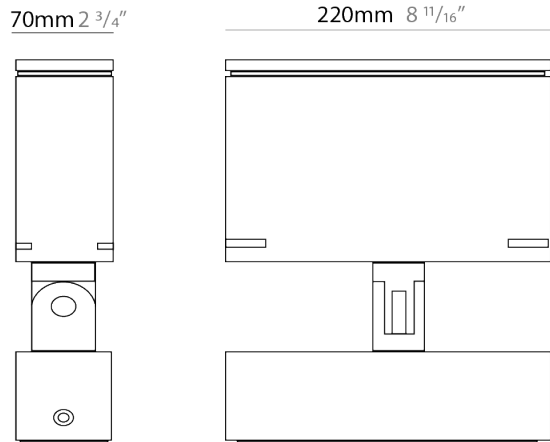

GENERAL

Series: Target
Brand: Platek
Division: Exterior
Mounting Type: Surface
Mounting Location: Above Ground
Subcategory: Flood

PHYSICAL

Shape: Rectangle
Length (mm): 220
Length (in): 8 ¹¹/₁₆
Width (mm): 70
Width (in): 2 ³/₄
Height (mm): 213
Height (in): 8 ³/₈
Light Distribution: Adjustable / Direct
Screws: A4 stainless steel
Diffuser: Clear tempered glass
Fixture Finish: [BLK / WHI / GRY / COR / ANT / BRZ](#)
Fixture Material: Aluminum Die Cast

ELECTRICAL

Lamp Type: LED
Input Wattage (W): 34
Total Output Wattage (W): 32
Dimming: Non-Dimmable
Driver Included: Yes
Driver Location: Integrated
Driver Type: Constant Current - Universal
Driver Class: Class 2
Input Voltage (V): 120 - 277
Constant Current (mA): 700
Upon Request: (Not included - see components [IP65 or higher enclosure to be supplied by others]) Remote: 0-10Vdc dimming / DMX

LED

Number of LEDs: 16
Color Temperature (°K): [3000 / 4000](#)
Max. Delivered Lumen (lm): 3075 / 3200
Nominal Lumen (lm): 4000 / 4160
CRI: >80 CRI
Lamp Life (hrs): 60000

OPTICAL

Optic°: [9 / 24 / 48 / ELL](#)
Adjustability: Rotational 330°; Tilt 90°

RATINGS AND CERTIFICATIONS

Certified By: Certified for North American Standards
IP rating: IP66
IK Rating: IK08
Bug Rating: B3 U0 G0