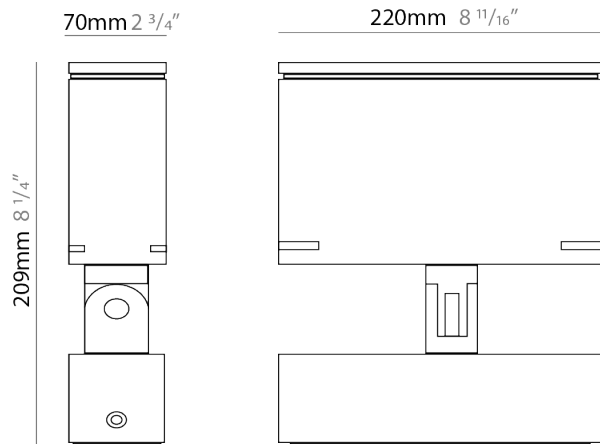

TARGET SURFACE

E9F234- -
base number   Finish   Lens
                    Options   Options

1. To build a product code in our configurator select the specify button on the base model # product page
2. To build a manual product code on this datasheet choose from the options listed below in blue font and add the suffix to the base model #

GENERAL

Series: Target
Brand: Platek
Division: Exterior
Mounting Type: Surface
Mounting Location: Above Ground
Subcategory: Flood

PHYSICAL

Shape: Rectangle
Length (mm): 220
Length (in): 8 ¹¹/₁₆
Width (mm): 70
Width (in): 2 ³/₄
Height (mm): 213
Height (in): 8 ³/₈
Light Distribution: Adjustable / Direct
Screws: A4 stainless steel
Diffuser: Clear tempered glass
Fixture Finish: [BLK / WHI / GRY / COR / ANT / BRZ](#)
Fixture Material: Aluminum Die Cast
Cable Details: 2000mm Cable

ELECTRICAL

Lamp Type: LED
Total Output Wattage (W): 32
Dimming: DMX
Driver Included: No
Driver Location: Remote
Driver Type: Constant Current - Universal
Driver Class: Class 2
Input Voltage (V): 120 - 277
Constant Current (MA): 700

LED

Number of LEDs: 16
Color Temperature (°K): RGBW
CRI: >80 CRI
Lamp Life (hrs): 60000
Special LEDs offerings: RGBW

OPTICAL

Optic°: [9 / 24 / 48 / ELL](#)
Adjustability: Rotational 330°; Tilt 90°

RATINGS AND CERTIFICATIONS

Certified By: Certified for North American Standards
IP rating: IP66
IK Rating: IK08
Bug Rating: B2 U0 G0