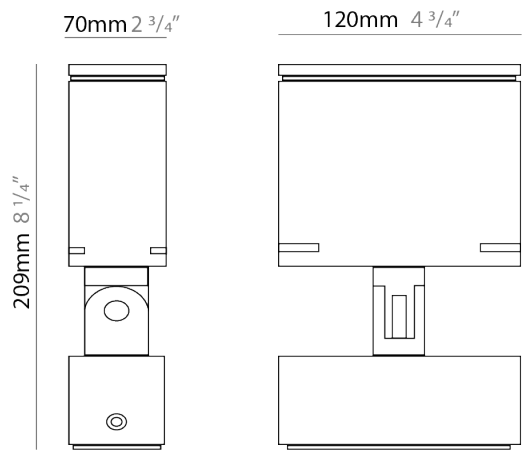

TARGET SURFACE

E9F233- _____ - _____
base number   Finish   Lens
                         Options   Options

1. To build a product code in our configurator select the specify button on the base model # product page
2. To build a manual product code on this datasheet choose from the options listed below in blue font and add the suffix to the base model #

GENERAL

Series: Target
Brand: Platek
Division: Exterior
Mounting Type: Surface
Mounting Location: Above Ground
Subcategory: Flood

PHYSICAL

Shape: Rectangle
Length (mm): 120
Length (in): 4 3/4
Width (mm): 70
Width (in): 2 3/4
Height (mm): 213
Height (in): 8 3/8
Light Distribution: Adjustable / Direct
Screws: A4 stainless steel
Diffuser: Clear tempered glass
Fixture Finish: [BLK / WHI / GRY / COR / ANT / BRZ](#)
Fixture Material: Aluminum Die Cast
Cable Details: 2000mm Cable

ELECTRICAL

Lamp Type: LED
Total Output Wattage (W): 16
Dimming: DMX
Driver Included: No
Driver Location: Remote
Driver Type: Constant Current - Universal
Driver Class: Class 2
Input Voltage (V): 120 - 277
Constant Current (MA): 700

LED

Number of LEDs: 8
Color Temperature (°K): RGBW
CRI: >80 CRI
Lamp Life (hrs): 60000
Special LEDs offerings: RGBW

OPTICAL

Optic°: [9 / 24 / 48 / ELL](#)
Adjustability: Rotational 330°; Tilt 90°

RATINGS AND CERTIFICATIONS

Certified By: Certified for North American Standards
IP Rating: IP66
IK Rating: IK08
Bug Rating: B1 U0 G0