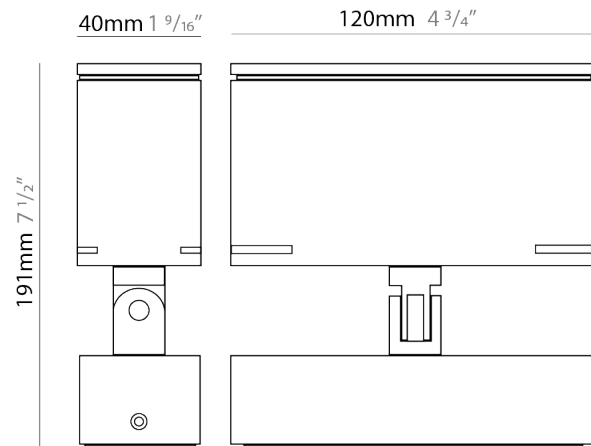

TARGET SURFACE

E9F232- _____ - _____
base number   Finish   Lens
                         Options   Options

1. To build a product code in our configurator select the specify button on the base model # product page
2. To build a manual product code on this datasheet choose from the options listed below in blue font and add the suffix to the base model #

GENERAL

Series: Target
Brand: Platek
Division: Exterior
Mounting Type: Surface
Mounting Location: Above Ground
Subcategory: Flood

PHYSICAL

Shape: Rectangle
Length (mm): 120
Length (in): 4 ¾
Width (mm): 40
Width (in): 1 ⅞
Height (mm): 191
Height (in): 7 ½
Light Distribution: Adjustable / Direct
Screws: A4 stainless steel
Diffuser: Clear tempered glass
Fixture Finish: [BLK / WHI / GRY / COR / ANT / BRZ](#)
Fixture Material: Aluminum Die Cast
Cable Details: 2000mm Cable

ELECTRICAL

Lamp Type: LED
Total Output Wattage (W): 8
Dimming: DMX
Driver Included: No
Driver Location: Remote
Driver Type: Constant Current - Universal
Driver Class: Class 2
Input Voltage (V): 120 - 277
Constant Current (MA): 700

LED

Number of LEDs: 4
Color Temperature (°K): RGBW
CRI: >80 CRI
Lamp Life (hrs): 60000
Special LEDs offerings: RGBW

OPTICAL

Optic°: [9 / 24 / 48 / ELL](#)
Adjustability: Tilt 90°

RATINGS AND CERTIFICATIONS

Certified By: Certified for North American Standards
IP Rating: IP66
IK Rating: IK08
Bug Rating: B3 U0 G0