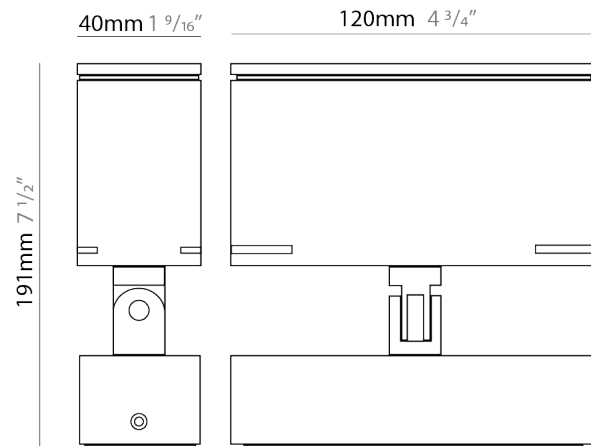

1. To build a product code in our configurator select the specify button on the base model # product page
2. To build a manual product code on this datasheet choose from the options listed below in blue font and add the suffix to the base model #

GENERAL

Series: Target
Brand: Platek
Division: Exterior
Mounting Type: Surface
Mounting Location: Above Ground
Subcategory: Flood

PHYSICAL

Shape: Rectangle
Length (mm): 120
Length (in): 4 ¾
Width (mm): 40
Width (in): 1 ⅙
Height (mm): 191
Height (in): 7 ½
Light Distribution: Adjustable / Direct
Screws: A4 stainless steel
Diffuser: Clear tempered glass
Fixture Finish: [BLK / WHI / GRY / COR / ANT / BRZ](#)
Fixture Material: Aluminum Die Cast

ELECTRICAL

Lamp Type: LED
Input Wattage (W): 10
Total Output Wattage (W): 8
Dimming: Non-Dimmable
Driver Included: Yes
Driver Location: Integrated
Driver Type: Constant Current - 120Vac
Driver Class: Class 2
Input Voltage (V): 120 - 277
Constant Current (mA): 700
Upon Request: Integral: Phase dimming 120Vac / Non-dimming 120/277Vac / Remote: 0-10Vdc dimming

LED

Number of LEDs: 4
Color Temperature (°K): [3000 / 4000](#)
Max. Delivered Lumen (lm): 725-790 / 755-820
Nominal Lumen (lm): 1000 / 1040
CRI: >80 CRI
Lamp Life (hrs): 60000

OPTICAL

Optic°: [9 / 24 / 48 / ELL](#)
Adjustability: Rotational 330°; Tilt 90°

RATINGS AND CERTIFICATIONS

Certified By: Certified for North American Standards
IP rating: IP66
IK Rating: IK08
Bug Rating: B1 U0 G0