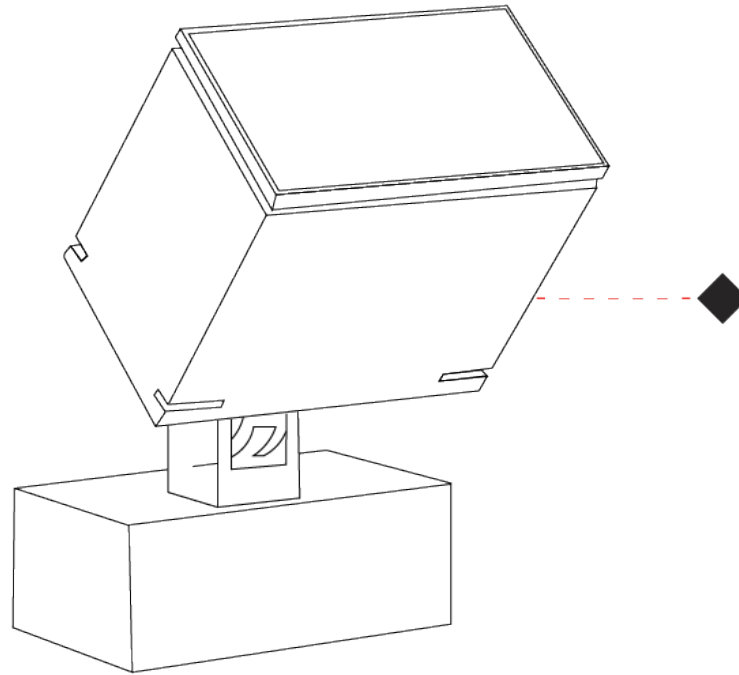

TARGET SURFACE

E9F233-

PROJECT

TYPE

SPECIFIER

QUANTITY

DATE

E