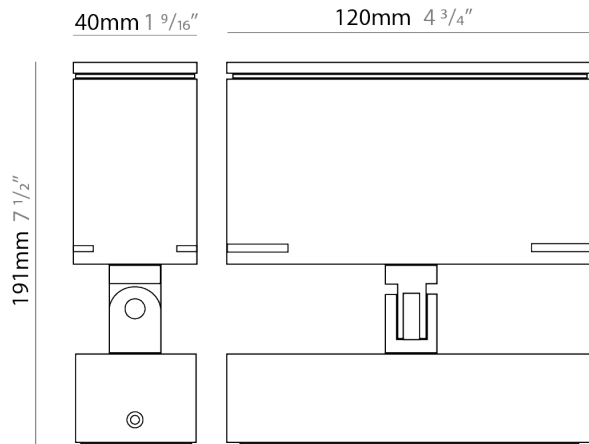

TARGET SURFACE

E9F232-

base number   Finish   Lens
Options   Options

1. To build a product code in our configurator select the specify button on the base model # product page
2. To build a manual product code on this datasheet choose from the options listed below in blue font and add the suffix to the base model #

GENERAL

Series: Target
Brand: Platek
Division: Exterior
Mounting Type: Surface
Mounting Location: Above Ground
Subcategory: Flood

PHYSICAL

Shape: Rectangle
Length (mm): 120
Length (in): 4 3/4
Width (mm): 40
Width (in): 1 9/16
Height (mm): 191
Height (in): 7 1/2
Light Distribution: Adjustable / Direct
Screws: A4 stainless steel
Diffuser: Clear tempered glass
Fixture Finish: [BLK / WHI / GRY / COR / ANT / BRZ](#)
Fixture Material: Aluminum Die Cast
Cable Details: 2000mm Cable

ELECTRICAL

Lamp Type: LED
Total Output Wattage (W): 8
Dimming: DMX
Driver Included: No
Driver Location: Remote
Driver Type: Constant Current - Universal
Driver Class: Class 2
Input Voltage (V): 120 - 277
Constant Current (MA): 700

LED

Number of LEDs: 4
Color Temperature (°K): RGBW
CRI: >80 CRI
Lamp Life (hrs): 60000
Special LEDs offerings: RGBW

OPTICAL

Optic°: [9 / 24 / 48 / ELL](#)
Adjustability: Tilt 90°

RATINGS AND CERTIFICATIONS

Certified By: Certified for North American Standards
IP Rating: IP66
IK Rating: IK08
Bug Rating: B3 U0 G0