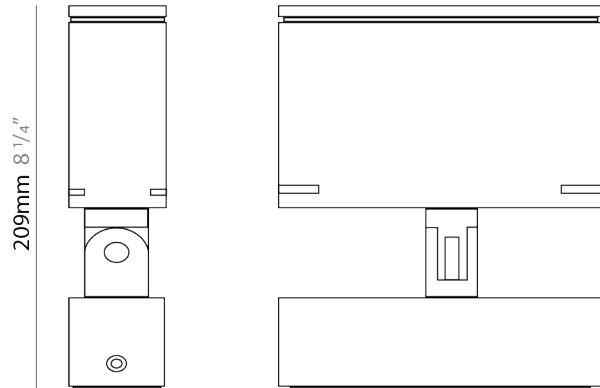

70mm 2 ³/₄"

220mm 8 ¹¹/₁₆"