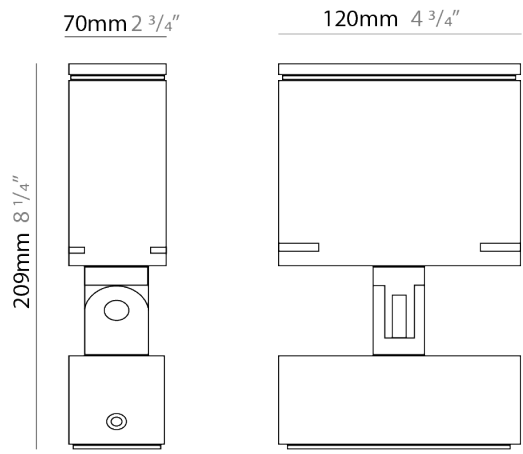

TARGET SURFACE

E9F233- _____ - _____
base number   Finish   Lens
                         Options   Options

1. To build a product code in our configurator select the specify button on the base model # product page
2. To build a manual product code on this datasheet choose from the options listed below in blue font and add the suffix to the base model #

GENERAL

Series: Target
Brand: Platek
Division: Exterior
Mounting Type: Surface
Mounting Location: Above Ground
Subcategory: Flood

PHYSICAL

Shape: Rectangle
Length (mm): 120
Length (in): 4 3/4
Width (mm): 70
Width (in): 2 3/4
Height (mm): 213
Height (in): 8 3/8
Light Distribution: Adjustable / Direct
Screws: A4 stainless steel
Diffuser: Clear tempered glass
Fixture Finish: [BLK / WHI / GRY / COR / ANT / BRZ](#)
Fixture Material: Aluminum Die Cast
Cable Details: 2000mm Cable

ELECTRICAL

Lamp Type: LED
Total Output Wattage (W): 16
Dimming: DMX
Driver Included: No
Driver Location: Remote
Driver Type: Constant Current - Universal
Driver Class: Class 2
Input Voltage (V): 120 - 277
Constant Current (MA): 700

LED

Number of LEDs: 8
Color Temperature (°K): RGBW
CRI: >80 CRI
Lamp Life (hrs): 60000
Special LEDs offerings: RGBW

OPTICAL

Optic°: [9 / 24 / 48 / ELL](#)
Adjustability: Rotational 330°; Tilt 90°

RATINGS AND CERTIFICATIONS

Certified By: Certified for North American Standards
IP Rating: IP66
IK Rating: IK08
Bug Rating: B1 U0 G0