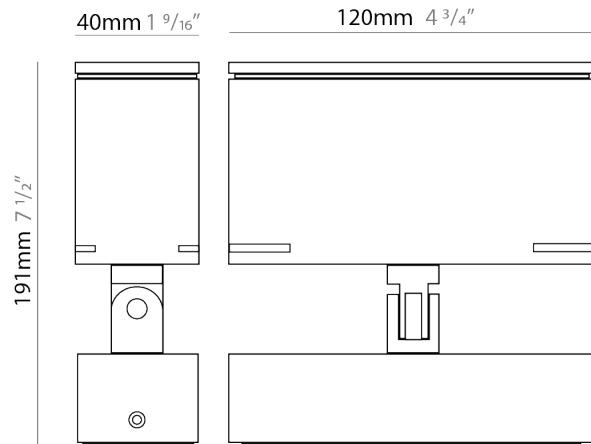

TARGET SURFACE

E9F232- _____ - _____
base number   Finish   Lens
                         Options   Options

1. To build a product code in our configurator select the specify button on the base model # product page
2. To build a manual product code on this datasheet choose from the options listed below in blue font and add the suffix to the base model #

GENERAL

Series: Target
Brand: Platek
Division: Exterior
Mounting Type: Surface
Mounting Location: Above Ground
Subcategory: Flood

PHYSICAL

Shape: Rectangle
Length (mm): 120
Length (in): 4 ¾
Width (mm): 40
Width (in): 1 ⅞
Height (mm): 191
Height (in): 7 ½
Light Distribution: Adjustable / Direct
Screws: A4 stainless steel
Diffuser: Clear tempered glass
Fixture Finish: [BLK / WHI / GRY / COR / ANT / BRZ](#)
Fixture Material: Aluminum Die Cast
Cable Details: 2000mm Cable

ELECTRICAL

Lamp Type: LED
Total Output Wattage (W): 8
Dimming: DMX
Driver Included: No
Driver Location: Remote
Driver Type: Constant Current - Universal
Driver Class: Class 2
Input Voltage (V): 120 - 277
Constant Current (MA): 700

LED

Number of LEDs: 4
Color Temperature (°K): RGBW
CRI: >80 CRI
Lamp Life (hrs): 60000
Special LEDs offerings: RGBW

OPTICAL

Optic°: [9 / 24 / 48 / ELL](#)
Adjustability: Tilt 90°

RATINGS AND CERTIFICATIONS

Certified By: Certified for North American Standards
IP Rating: IP66
IK Rating: IK08
Bug Rating: B3 U0 G0