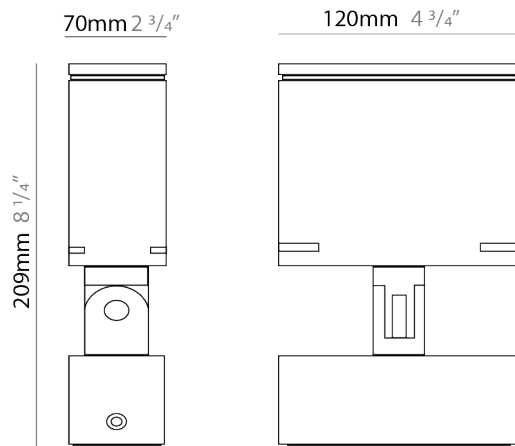

PROJECT
TYPE
SPECIFIER
QUANTITY
DATE

TARGET SURFACE

E9F233- -
base number   Finish   Lens
                         Options   Options

1. To build a product code in our configurator select the specify button on the base model # product page
2. To build a manual product code on this datasheet choose from the options listed below in blue font and add the suffix to the base model #

GENERAL

Series: Target
Brand: Platek
Division: Exterior
Mounting Type: Surface
Mounting Location: Above Ground
Subcategory: Flood

PHYSICAL

Shape: Rectangle
Length (mm): 120
Length (in): 4 3/4
Width (mm): 70
Width (in): 2 3/4
Height (mm): 213
Height (in): 8 3/8
Light Distribution: Adjustable / Direct
Screws: A4 stainless steel
Diffuser: Clear tempered glass
Fixture Finish: [BLK / WHI / GRY / COR / ANT / BRZ](#)
Fixture Material: Aluminum Die Cast
Cable Details: 2000mm Cable

ELECTRICAL

Lamp Type: LED
Total Output Wattage (W): 16
Dimming: DMX
Driver Included: No
Driver Location: Remote
Driver Type: Constant Current - Universal
Driver Class: Class 2
Input Voltage (V): 120 - 277
Constant Current (MA): 700

LED

Number of LEDs: 8
Color Temperature (°K): RGBW
CRI: >80 CRI
Lamp Life (hrs): 60000
Special LEDs offerings: RGBW

OPTICAL

Optic°: [9 / 24 / 48 / ELL](#)
Adjustability: Rotational 330°; Tilt 90°

RATINGS AND CERTIFICATIONS

Certified By: Certified for North American Standards
IP Rating: IP66
IK Rating: IK08
Bug Rating: B1 U0 G0