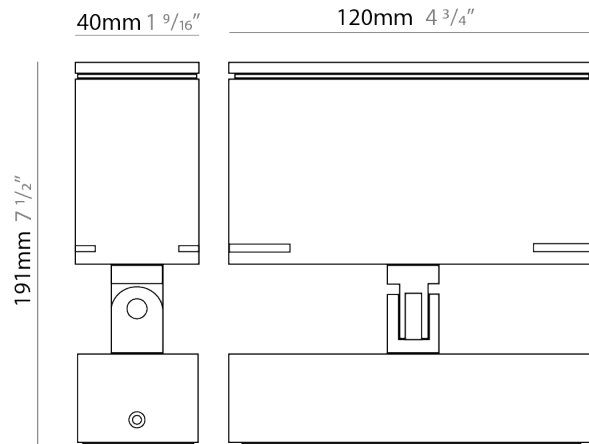

TARGET SURFACE

E9F232-

base number   Finish   Lens
Options   Options

1. To build a product code in our configurator select the specify button on the base model # product page
2. To build a manual product code on this datasheet choose from the options listed below in blue font and add the suffix to the base model #

GENERAL

Series: Target
Brand: Platek
Division: Exterior
Mounting Type: Surface
Mounting Location: Above Ground
Subcategory: Flood

PHYSICAL

Shape: Rectangle
Length (mm): 120
Length (in): 4 3/4
Width (mm): 40
Width (in): 1 9/16
Height (mm): 191
Height (in): 7 1/2
Light Distribution: Adjustable / Direct
Screws: A4 stainless steel
Diffuser: Clear tempered glass
Fixture Finish: [BLK / WHI / GRY / COR / ANT / BRZ](#)
Fixture Material: Aluminum Die Cast
Cable Details: 2000mm Cable

ELECTRICAL

Lamp Type: LED
Total Output Wattage (W): 8
Dimming: DMX
Driver Included: No
Driver Location: Remote
Driver Type: Constant Current - Universal
Driver Class: Class 2
Input Voltage (V): 120 - 277
Constant Current (MA): 700

LED

Number of LEDs: 4
Color Temperature (°K): RGBW
CRI: >80 CRI
Lamp Life (hrs): 60000
Special LEDs offerings: RGBW

OPTICAL

Optic°: [9 / 24 / 48 / ELL](#)
Adjustability: Tilt 90°

RATINGS AND CERTIFICATIONS

Certified By: Certified for North American Standards
IP Rating: IP66
IK Rating: IK08
Bug Rating: B3 U0 G0