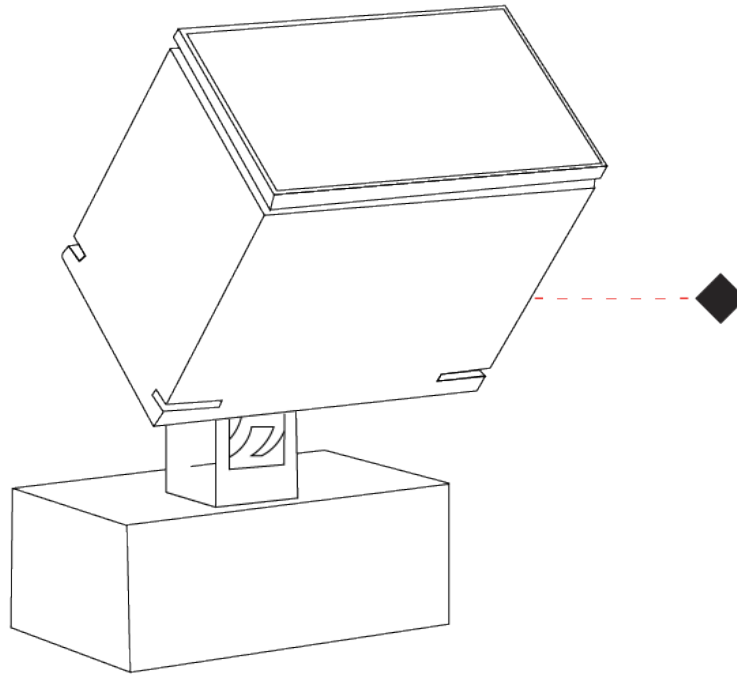

TARGET SURFACE

E9F233-

PROJECT

TYPE

SPECIFIER

QUANTITY

DATE

E