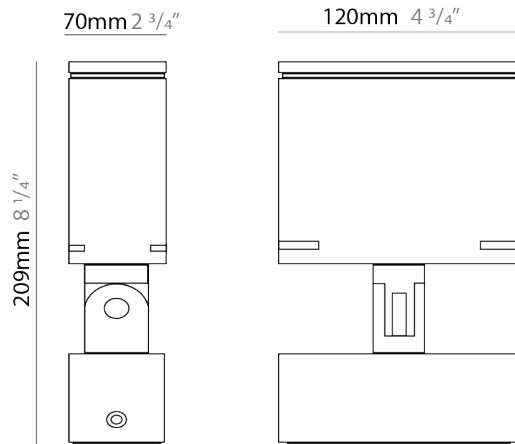

PROJECT	_____
TYPE	_____
SPECIFIER	_____
QUANTITY	_____
DATE	_____

TARGET SURFACE

E9F233- _____ - _____
base number   Finish   Lens
                         Options   Options

1. To build a product code in our configurator select the specify button on the base model # product page
2. To build a manual product code on this datasheet choose from the options listed below in blue font and add the suffix to the base model #

GENERAL

Series: Target
Brand: Platek
Division: Exterior
Mounting Type: Surface
Mounting Location: Above Ground
Subcategory: Flood

PHYSICAL

Shape: Rectangle
Length (mm): 120
Length (in): 4 3/4
Width (mm): 70
Width (in): 2 3/4
Height (mm): 213
Height (in): 8 3/8
Light Distribution: Adjustable / Direct
Screws: A4 stainless steel
Diffuser: Clear tempered glass
Fixture Finish: [BLK / WHI / GRY / COR / ANT / BRZ](#)
Fixture Material: Aluminum Die Cast
Cable Details: 2000mm Cable

ELECTRICAL

Lamp Type: LED
Total Output Wattage (W): 16
Dimming: DMX
Driver Included: No
Driver Location: Remote
Driver Type: Constant Current - Universal
Driver Class: Class 2
Input Voltage (V): 120 - 277
Constant Current (MA): 700

LED

Number of LEDs: 8
Color Temperature (°K): RGBW
CRI: >80 CRI
Lamp Life (hrs): 60000
Special LEDs offerings: RGBW

OPTICAL

Optic°: [9 / 24 / 48 / ELL](#)
Adjustability: Rotational 330°; Tilt 90°

RATINGS AND CERTIFICATIONS

Certified By: Certified for North American Standards
IP Rating: IP66
IK Rating: IK08
Bug Rating: B1 U0 G0