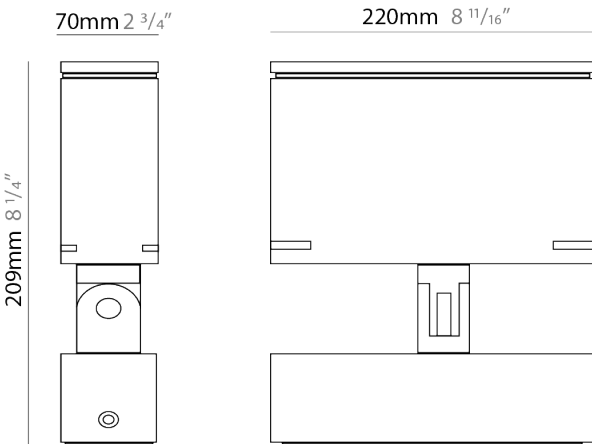

PROJECT
TYPE
SPECIFIER
QUANTITY
DATE

TARGET SURFACE

E9F234- -
base number   Finish Options   Lens Options

1. To build a product code in our configurator select the specify button on the base model # product page
2. To build a manual product code on this datasheet choose from the options listed below in blue font and add the suffix to the base model #

GENERAL

Series: Target
Brand: Platek
Division: Exterior
Mounting Type: Surface
Mounting Location: Above Ground
Subcategory: Flood

PHYSICAL

Shape: Rectangle
Length (mm): 220
Length (in): 8 ¹¹/₁₆
Width (mm): 70
Width (in): 2 ³/₄
Height (mm): 213
Height (in): 8 ³/₈
Light Distribution: Adjustable / Direct
Screws: A4 stainless steel
Diffuser: Clear tempered glass
Fixture Finish: BLK / WHI / GRY / COR / ANT / BRZ
Fixture Material: Aluminum Die Cast
Cable Details: 2000mm Cable

ELECTRICAL

Lamp Type: LED
Total Output Wattage (W): 32
Dimming: DMX
Driver Included: No
Driver Location: Remote
Driver Type: Constant Current - Universal
Driver Class: Class 2
Input Voltage (V): 120 - 277
Constant Current (MA): 700

LED

Number of LEDs: 16
Color Temperature (°K): RGBW
CRI: >80 CRI
Lamp Life (hrs): 60000
Special LEDs offerings: RGBW

OPTICAL

Optic°: 9 / 24 / 48 / ELL
Adjustability: Rotational 330°; Tilt 90°

RATINGS AND CERTIFICATIONS

Certified By: Certified for North American Standards
IP rating: IP66
IK Rating: IK08
Bug Rating: B2 U0 G0