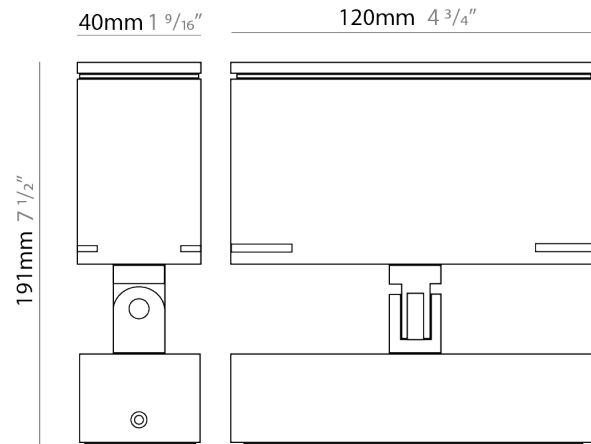

TARGET SURFACE

E9F232- _____ - _____
base number   Finish   Lens
                         Options   Options

1. To build a product code in our configurator select the specify button on the base model # product page
2. To build a manual product code on this datasheet choose from the options listed below in blue font and add the suffix to the base model #

GENERAL

Series: Target
Brand: Platek
Division: Exterior
Mounting Type: Surface
Mounting Location: Above Ground
Subcategory: Flood

PHYSICAL

Shape: Rectangle
Length (mm): 120
Length (in): 4 3/4
Width (mm): 40
Width (in): 1 9/16
Height (mm): 191
Height (in): 7 1/2
Light Distribution: Adjustable / Direct
Screws: A4 stainless steel
Diffuser: Clear tempered glass
Fixture Finish: [BLK / WHI / GRY / COR / ANT / BRZ](#)
Fixture Material: Aluminum Die Cast
Cable Details: 2000mm Cable

ELECTRICAL

Lamp Type: LED
Total Output Wattage (W): 8
Dimming: DMX
Driver Included: No
Driver Location: Remote
Driver Type: Constant Current - Universal
Driver Class: Class 2
Input Voltage (V): 120 - 277
Constant Current (MA): 700

LED

Number of LEDs: 4
Color Temperature (°K): RGBW
CRI: >80 CRI
Lamp Life (hrs): 60000
Special LEDs offerings: RGBW

OPTICAL

Optic°: [9 / 24 / 48 / ELL](#)
Adjustability: Tilt 90°

RATINGS AND CERTIFICATIONS

Certified By: Certified for North American Standards
IP Rating: IP66
IK Rating: IK08
Bug Rating: B3 U0 G0